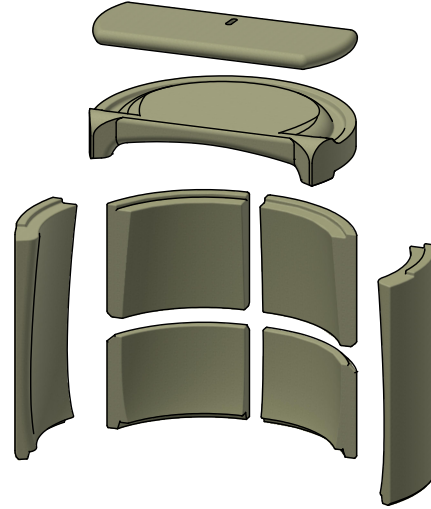

51046914
Gasket for iron bottom

51046856
Set screws 4 pcs.
M8 x 30

51046852
Ash drawer

51046818
Spring for the lock

51052009 BP
51051992 GP
51047796 GWH
Front mantle bottom

51046817
Gas spring

51046819
Gas spring fitting

51046815
Cover plate front, soapstone

SCAN 83 High Top, Spareparts.

51046796
Kit burn chamber plates

Ceramic tiles
different colours

50046310
Heat storage
stones
incl. fittings

50045978
Soup stone top,
top outlet