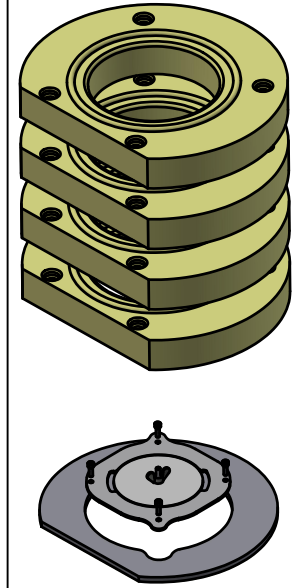

51046914
Gasket for iron bottom

51046856
Set screws 4 pcs.
M8 x 30

51046852
Ash drawer

51046818
Spring for the lock

51052009 BP
51051992 GP
51047796 GWH
Front mantle bottom

51046817
Gas spring

51046819
Gas spring fitting

51046815
Cover plate front, soapstone

SCAN 83 High Top, Spareparts.

51046796
Kit burn chamber plates

Ceramic tiles
different colours

50046310
Heat storage
stones
incl. fittings

50045978
Soup stone top,
top outlet

50045977
Soup stone top
rear outlet

Floor plates:

- 50046311 Small shaped floor plate, glass
- 50046312 Large floor plate, glass
- 50046313 Large shaped floor plate, glass
- 50046315 Small shaped floor plate for corner, glass
- 51046364 Small shaped floor plate, steel
- 51046366 Large floor plate, steel
- 51046365 Small shaped floor plate, corner, steel

51046363
Revolving kit

51045366
Top for revolving
plate

51061392
Fresh air adaptor

51046779
Soap stone pcs.

51046779
Soap stone pcs.

51046781
Soap stone pcs.

51046780
Soap stone pcs.