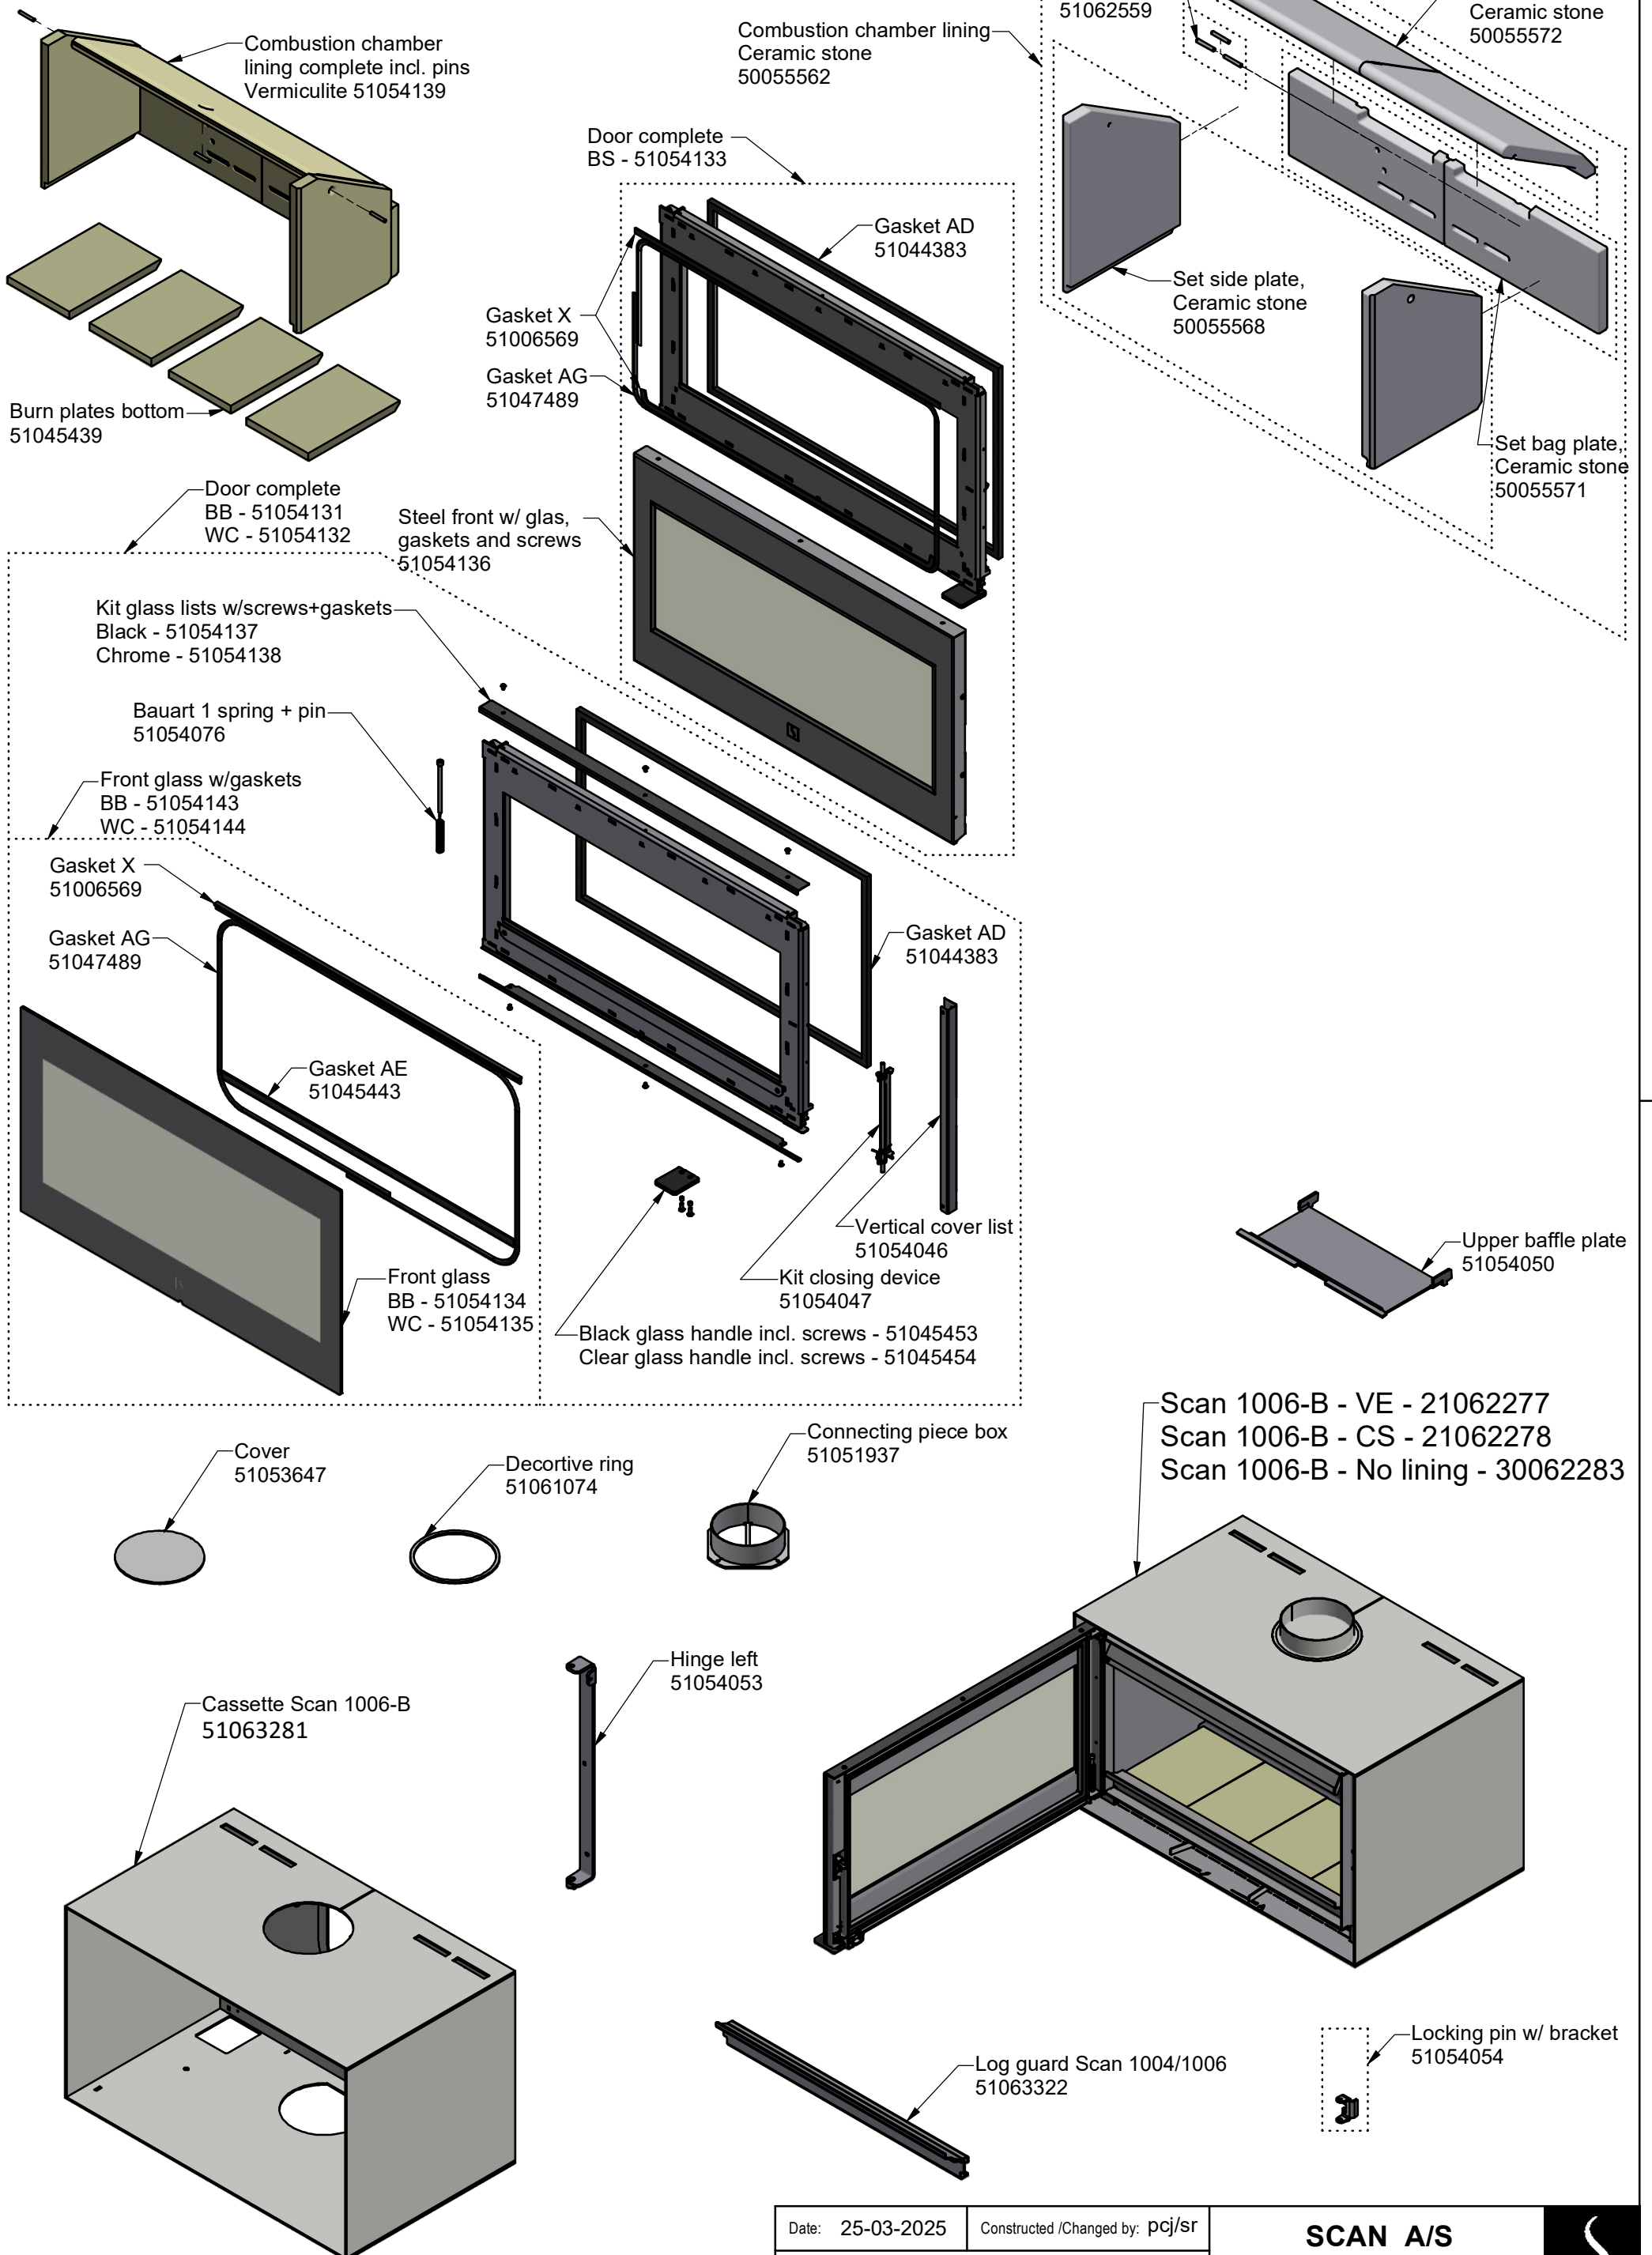

Scan 1006-B - Spare Parts

Date: 25-03-2025 Constructed /Changed by: pcj/sr
 Drawing number: 91006101

SCAN A/S
 DK-5492 Vissenbjerg©

Scan 1006-B - Spare Parts

Accessories

Date: 25-03-2025	Constructed /Changed by: pcj/sr
Drawing number: 91006101	