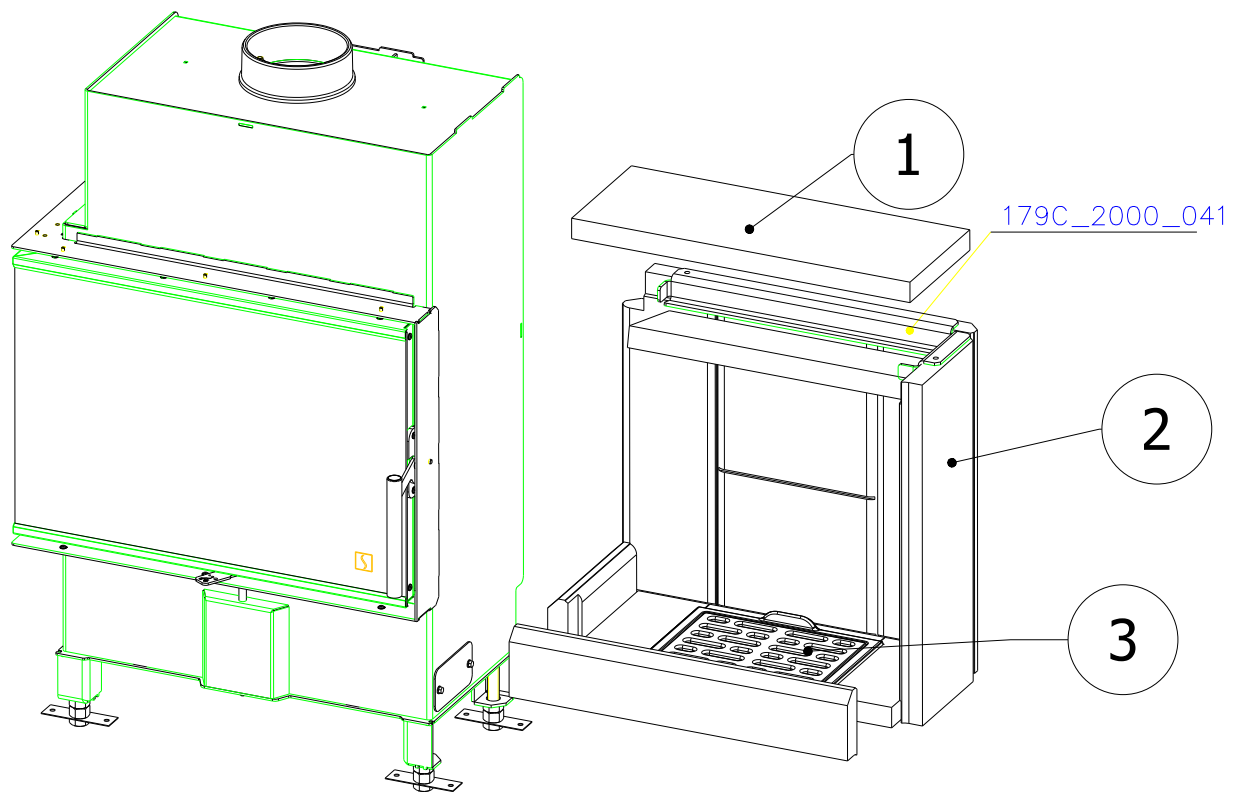

SCAN 5003 FL

SPARE PARTS

Spare parts 5003 FL			
Spare part no.	Market name	Scan M3no.	Romotop no.
1	Baffle plate set	50062494	179A_2010_042 + 179A_2010_032
2	Chamotte chamber set FR	50052736	206C_2010_001
3	Grate	50052738	174A_2000_011
4	Handle set	50061498	-
5	Front glass 4x578x402	50052725	632_999_578_402
6	Side glass 4x304x402	50052726	632_999_304_402
7	Glass sealing 15x4 mm, type 7226/5/0/0 - black	50052729	341_414_015_004
8	Door gasket 15x8 mm, type 84205/6/8/0/0 - black	50052731	341_414_012_616
9	Spray black, 400 ml	50053535	-
10	Screw assortment for SC 5000 series	12061534	-

SCAN 5003 FL

SPARE PARTS

- CSN_022929_7
- 174E_0000_131
- 174E_0000_141
- CSN_021729_5
- CSN_021103_M5X12

A
2:5

- BN_19_M6X22
- 031_039_021
- CSN_021403_M6

C
2:5

SCAN 5003 FL

SPARE PARTS

E
333:1000

D
1:4

SCAN 5003 FL

SPARE PARTS

[206A_0000_211](#)

SCAN 5003 FL

SPARE PARTS

SCAN 5003 FL