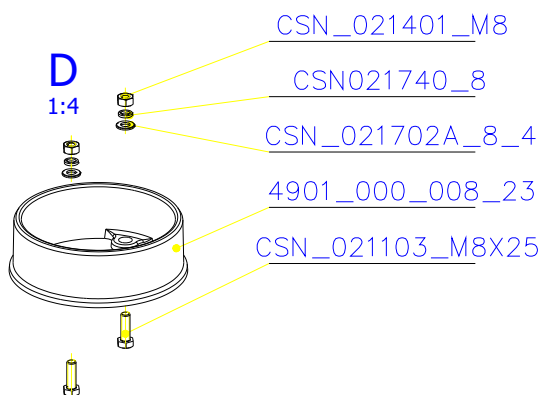

SCAN 5003 FL

SPARE PARTS

Spare parts 5003 FL			
Spare part no.	Market name	Scan M3no.	Romotop no.
1	Baffle plate set	50062494	179A_2010_042 + 179A_2010_032
2	Chamotte chamber set FR	50052736	206C_2010_001
3	Grate	50052738	174A_2000_011
4	Handle set	50061498	-
5	Front glass 4x578x402	50052725	632_999_578_402
6	Side glass 4x304x402	50052726	632_999_304_402
7	Glass sealing 15x4 mm, type 7226/5/0/0 - black	50052729	341_414_015_004
8	Door gasket 15x8 mm, type 84205/6/8/0/0 - black	50052731	341_414_012_616
9	Spray black, 400 ml	50053535	-
10	Screw assortment for SC 5000 series	12061534	-

SCAN 5003 FL

SPARE PARTS

- CSN_022929_7
- 174E_0000_131
- 174E_0000_141
- CSN_021729_5
- CSN_021103_M5X12

A
2:5

- BN_19_M6X22
- 031_039_021
- CSN_021403_M6

C
2:5

SCAN 5003 FL

SPARE PARTS

E
333:1000

D
1:4

SCAN 5003 FL

SPARE PARTS

[206A_0000_211](#)

SCAN 5003 FL

SPARE PARTS

SCAN 5003 FL

SPARE PARTS

SCAN 5003 FL

SPARE PARTS