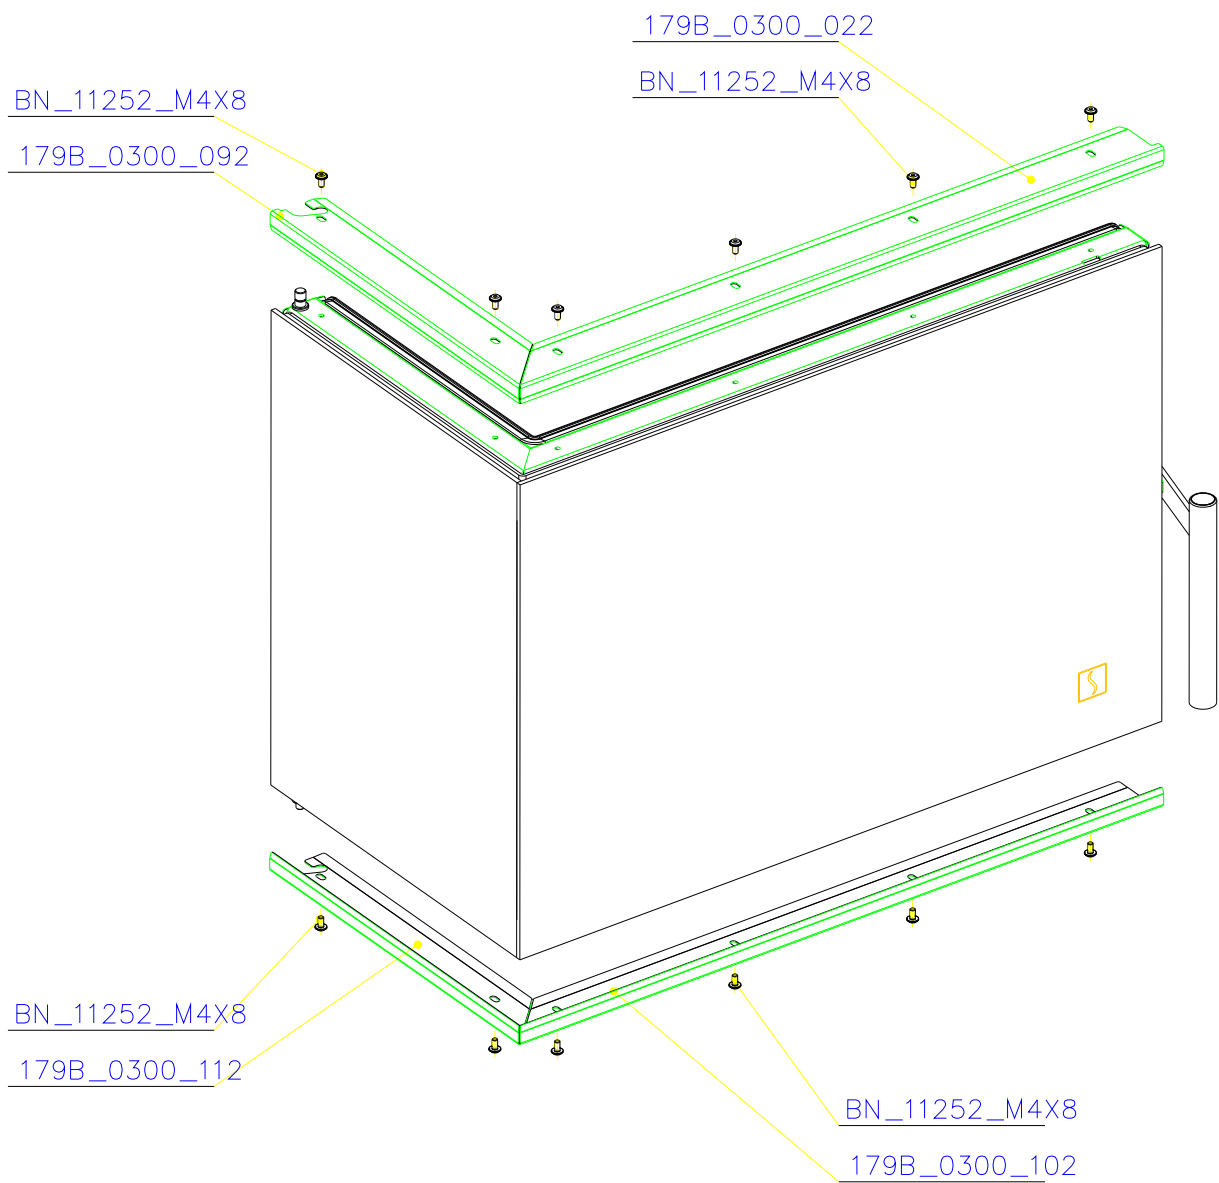

SCAN 5003 FL

SPARE PARTS

Spare parts 5003 FL			
Spare part no.	Market name	Scan M3no.	Romotop no.
1	Baffle plate set	50062494	179A_2010_042 + 179A_2010_032
2	Chamotte chamber set FR	50052736	206C_2010_001
3	Grate	50052738	174A_2000_011
4	Handle set	50061498	-
5	Front glass 4x578x402	50052725	632_999_578_402
6	Side glass 4x304x402	50052726	632_999_304_402
7	Glass sealing 15x4 mm, type 7226/5/0/0 - black	50052729	341_414_015_004
8	Door gasket 15x8 mm, type 84205/6/8/0/0 - black	50052731	341_414_012_616
9	Spray black, 400 ml	50053535	-
10	Screw assortment for SC 5000 series	12061534	-

SCAN 5003 FL

SPARE PARTS

- CSN_022929_7
- 174E_0000_131
- 174E_0000_141
- CSN_021729_5
- CSN_021103_M5X12

A
2:5

- BN_19_M6X22
- 031_039_021
- CSN_021403_M6

C
2:5

SCAN 5003 FL

SPARE PARTS

E
333:1000

D
1:4

SCAN 5003 FL

SPARE PARTS

[206A_0000_211](#)

SCAN 5003 FL

SPARE PARTS

SCAN 5003 FL

SPARE PARTS

SCAN 5003 FL

SPARE PARTS