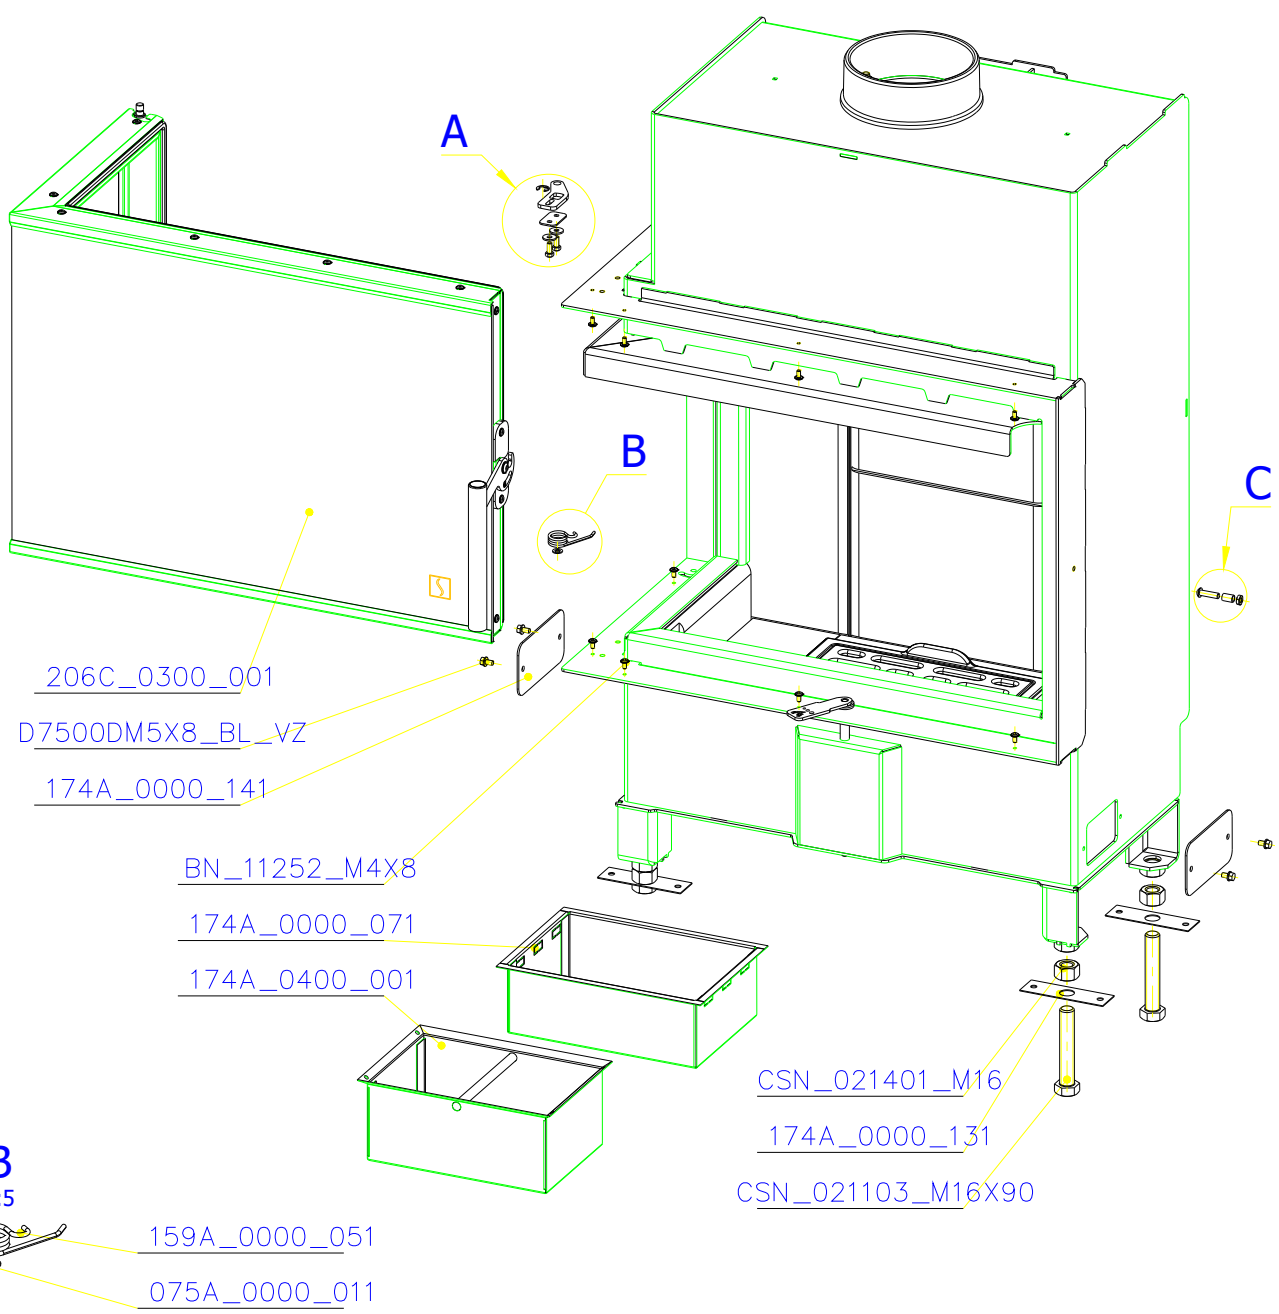

SCAN 5003 FL

SPARE PARTS

Spare parts 5003 FL			
Spare part no.	Market name	Scan M3no.	Romotop no.
1	Baffle plate set	50062494	179A_2010_042 + 179A_2010_032
2	Chamotte chamber set FR	50052736	206C_2010_001
3	Grate	50052738	174A_2000_011
4	Handle set	50061498	-
5	Front glass 4x578x402	50052725	632_999_578_402
6	Side glass 4x304x402	50052726	632_999_304_402
7	Glass sealing 15x4 mm, type 7226/5/0/0 - black	50052729	341_414_015_004
8	Door gasket 15x8 mm, type 84205/6/8/0/0 - black	50052731	341_414_012_616
9	Spray black, 400 ml	50053535	-
10	Screw assortment for SC 5000 series	12061534	-

SCAN 5003 FL

SPARE PARTS

- CSN_022929_7
- 174E_0000_131
- 174E_0000_141
- CSN_021729_5
- CSN_021103_M5X12

A
2:5

- BN_19_M6X22
- 031_039_021
- CSN_021403_M6

C
2:5

SCAN 5003 FL

SPARE PARTS

E
333:1000

D
1:4

SCAN 5003 FL

SPARE PARTS

[206A_0000_211](#)

SCAN 5003 FL

SPARE PARTS

SCAN 5003 FL

SPARE PARTS

SCAN 5003 FL

SPARE PARTS