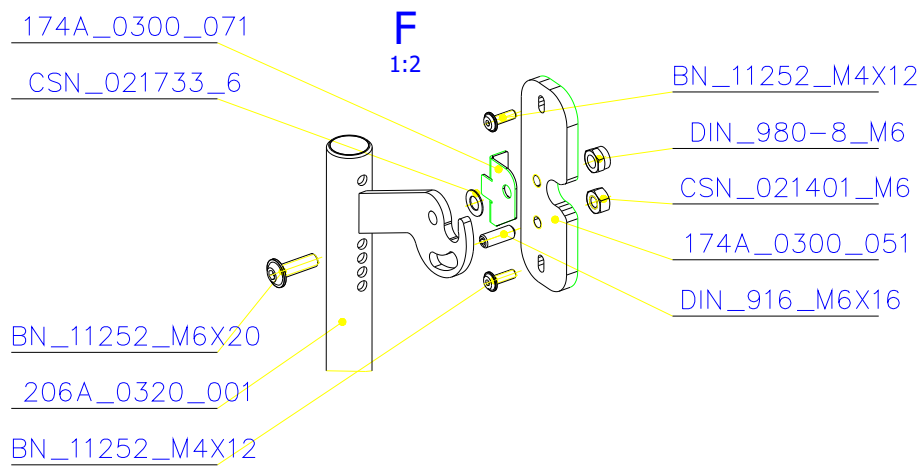

SCAN 5003 FL

SPARE PARTS

Spare parts 5003 FL			
Spare part no.	Market name	Scan M3no.	Romotop no.
1	Baffle plate set	50062494	179A_2010_042 + 179A_2010_032
2	Chamotte chamber set FR	50052736	206C_2010_001
3	Grate	50052738	174A_2000_011
4	Handle set	50061498	-
5	Front glass 4x578x402	50052725	632_999_578_402
6	Side glass 4x304x402	50052726	632_999_304_402
7	Glass sealing 15x4 mm, type 7226/5/0/0 - black	50052729	341_414_015_004
8	Door gasket 15x8 mm, type 84205/6/8/0/0 - black	50052731	341_414_012_616
9	Spray black, 400 ml	50053535	-
10	Screw assortment for SC 5000 series	12061534	-

SCAN 5003 FL

SPARE PARTS

- CSN_022929_7
- 174E_0000_131
- 174E_0000_141
- CSN_021729_5
- CSN_021103_M5X12

A
2:5

- BN_19_M6X22
- 031_039_021
- CSN_021403_M6

C
2:5

SCAN 5003 FL

SPARE PARTS

E
333:1000

D
1:4

SCAN 5003 FL

SPARE PARTS

[206A_0000_211](#)

SCAN 5003 FL

SPARE PARTS

SCAN 5003 FL

SPARE PARTS

SCAN 5003 FL

SPARE PARTS