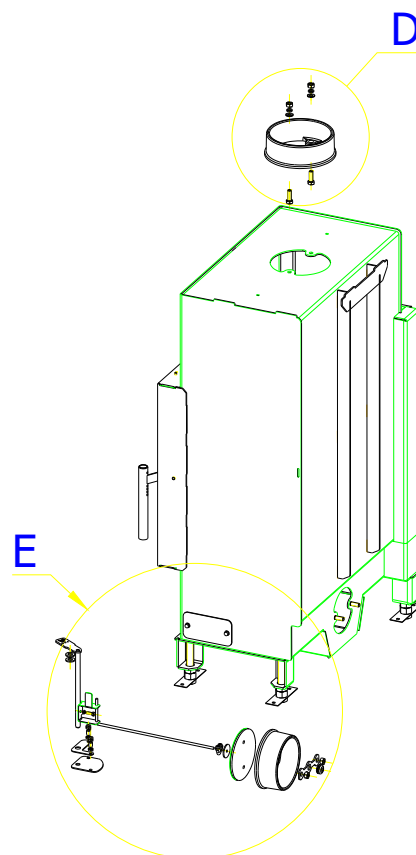

SCAN 5003 FL

SPARE PARTS

Spare parts 5003 FL			
Spare part no.	Market name	Scan M3no.	Romotop no.
1	Baffle plate set	50062494	179A_2010_042 + 179A_2010_032
2	Chamotte chamber set FR	50052736	206C_2010_001
3	Grate	50052738	174A_2000_011
4	Handle set	50061498	-
5	Front glass 4x578x402	50052725	632_999_578_402
6	Side glass 4x304x402	50052726	632_999_304_402
7	Glass sealing 15x4 mm, type 7226/5/0/0 - black	50052729	341_414_015_004
8	Door gasket 15x8 mm, type 84205/6/8/0/0 - black	50052731	341_414_012_616
9	Spray black, 400 ml	50053535	-
10	Screw assortment for SC 5000 series	12061534	-

SCAN 5003 FL

SPARE PARTS

- CSN_022929_7
- 174E_0000_131
- 174E_0000_141
- CSN_021729_5
- CSN_021103_M5X12

A
2:5

- BN_19_M6X22
- 031_039_021
- CSN_021403_M6

C
2:5

SCAN 5003 FL

SPARE PARTS

E
333:1000

D
1:4

SCAN 5003 FL

SPARE PARTS

[206A_0000_211](#)

SCAN 5003 FL

SPARE PARTS

SCAN 5003 FL

SPARE PARTS

SCAN 5003 FL

SPARE PARTS