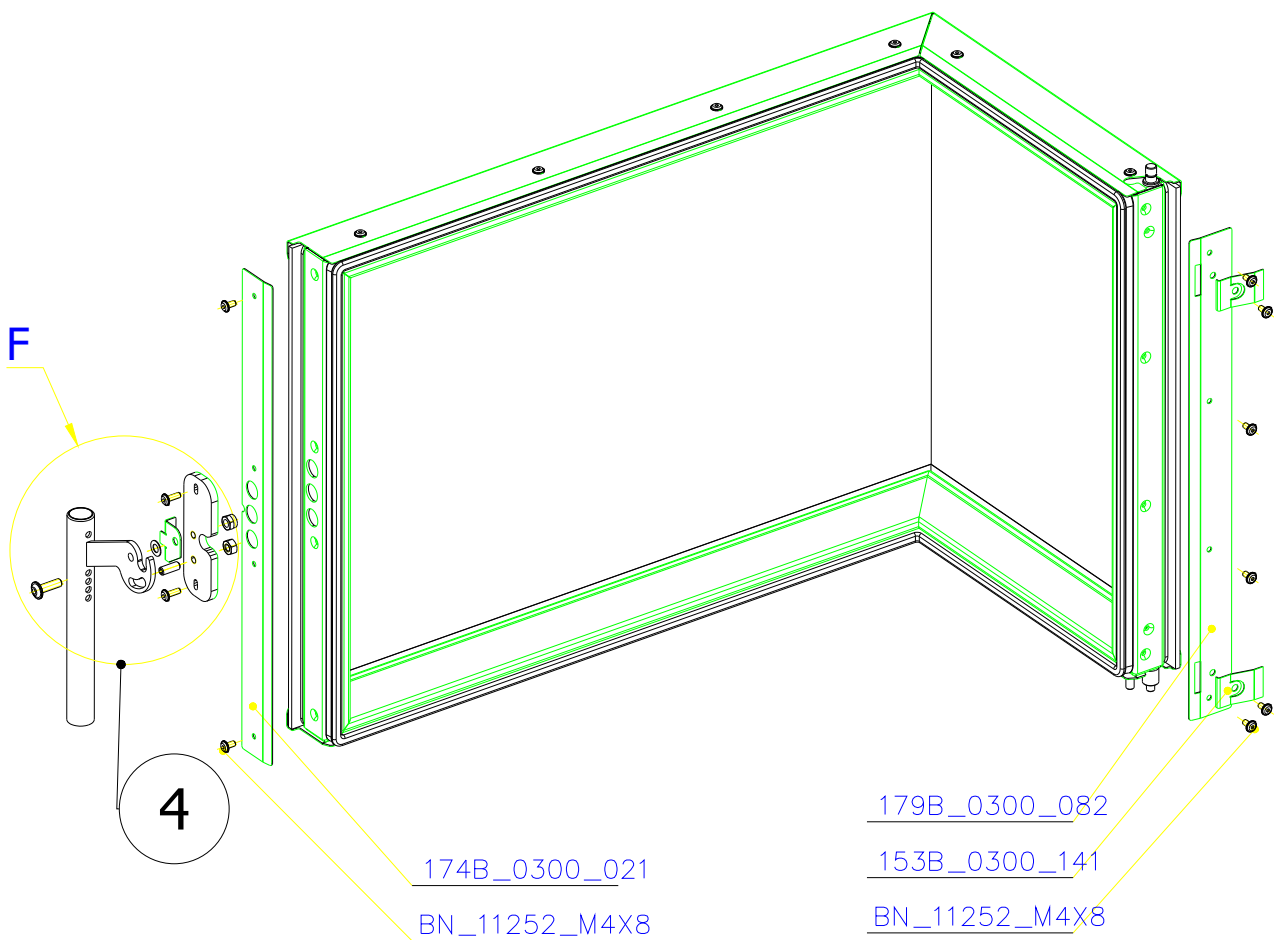

SCAN 5003 FL

SPARE PARTS

Spare parts 5003 FL			
Spare part no.	Market name	Scan M3no.	Romotop no.
1	Baffle plate set	50062494	179A_2010_042 + 179A_2010_032
2	Chamotte chamber set FR	50052736	206C_2010_001
3	Grate	50052738	174A_2000_011
4	Handle set	50061498	-
5	Front glass 4x578x402	50052725	632_999_578_402
6	Side glass 4x304x402	50052726	632_999_304_402
7	Glass sealing 15x4 mm, type 7226/5/0/0 - black	50052729	341_414_015_004
8	Door gasket 15x8 mm, type 84205/6/8/0/0 - black	50052731	341_414_012_616
9	Spray black, 400 ml	50053535	-
10	Screw assortment for SC 5000 series	12061534	-

SCAN 5003 FL

SPARE PARTS

- CSN_022929_7
- 174E_0000_131
- 174E_0000_141
- CSN_021729_5
- CSN_021103_M5X12

A
2:5

- BN_19_M6X22
- 031_039_021
- CSN_021403_M6

C
2:5

SCAN 5003 FL

SPARE PARTS

E
333:1000

D
1:4

SCAN 5003 FL

SPARE PARTS

[206A_0000_211](#)

SCAN 5003 FL

SPARE PARTS

SCAN 5003 FL