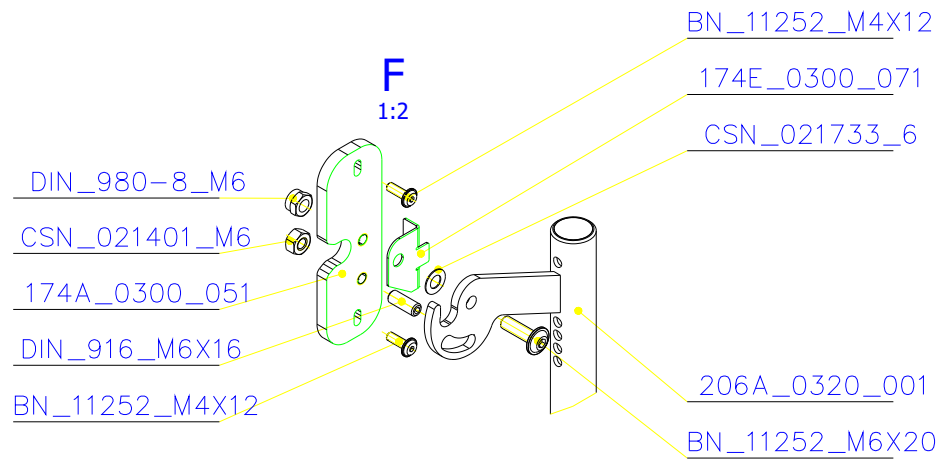

SCAN 5003 FR

SPARE PARTS

Spare parts 5003 FR			
Spare part no.	Market name	Scan M3no.	Romotop no.
1	Baffle plate set	50062493	179A_2010_041 + 179A_2010_031
2	Chamotte chamber set FR	50052736	206B_2010_001
3	Grate	50052738	174A_2000_011
4	Handle set	50061498	-
5	Front glass 4x578x402	50052725	632_999_578_402
6	Side glass 4x304x402	50052726	632_999_304_402
7	Glass sealing 15x4 mm, type 7226/5/0/0 - black	50052729	341_414_015_004
8	Door gasket 15x8 mm, type 84205/6/8/0/0 - black	50052731	341_414_012_616
9	Spray black, 400 ml	50053535	-
10	Screw assortment for SC 5000 series	12061534	-

SCAN 5003 FR

SPARE PARTS

SCAN 5003 FR

SPARE PARTS

SCAN 5003 FR

SPARE PARTS

[206A_000_211](#)

SCAN 5003 FR

SPARE PARTS

SCAN 5003 FR

SPARE PARTS

SCAN 5003 FR

SPARE PARTS