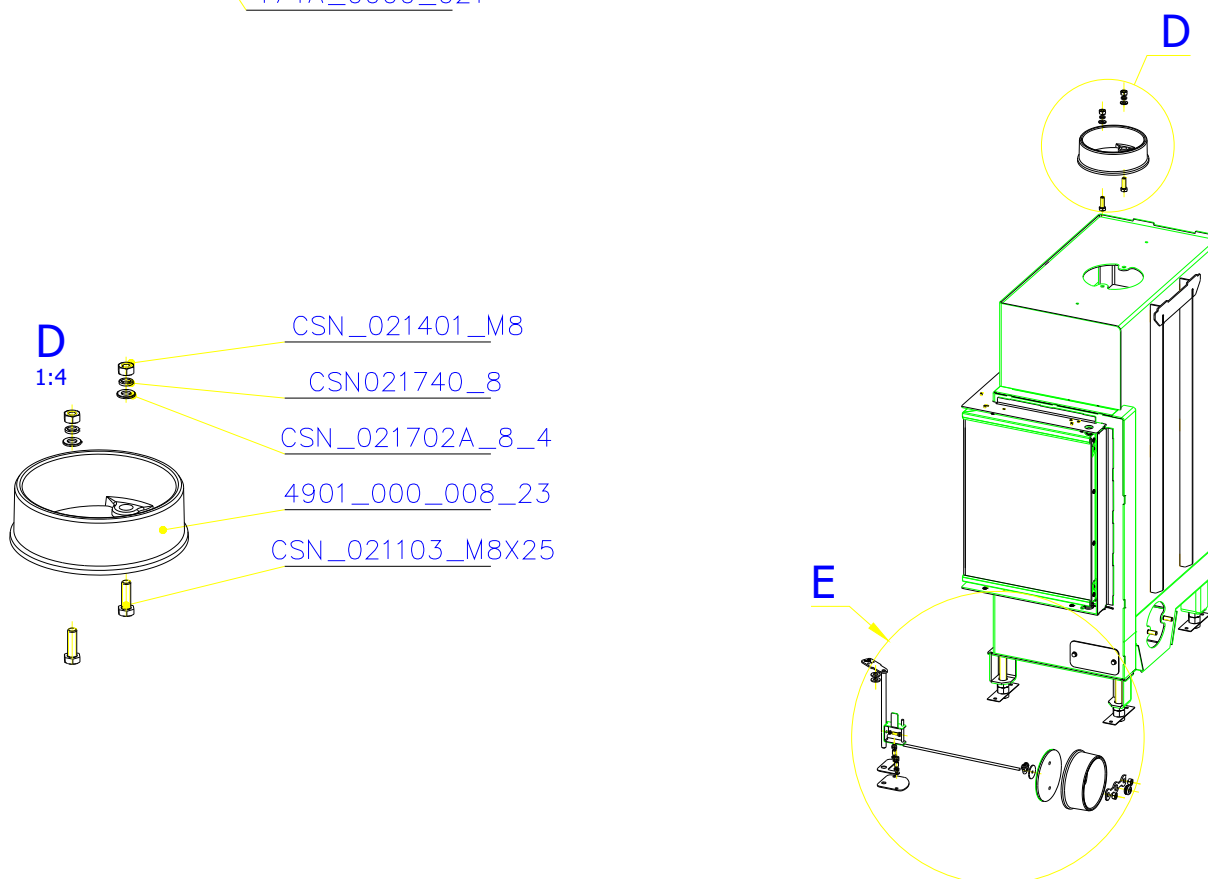

SCAN 5003 FR

SPARE PARTS

Spare parts 5003 FR			
Spare part no.	Market name	Scan M3no.	Romotop no.
1	Baffle plate set	50062493	179A_2010_041 + 179A_2010_031
2	Chamotte chamber set FR	50052736	206B_2010_001
3	Grate	50052738	174A_2000_011
4	Handle set	50061498	-
5	Front glass 4x578x402	50052725	632_999_578_402
6	Side glass 4x304x402	50052726	632_999_304_402
7	Glass sealing 15x4 mm, type 7226/5/0/0 - black	50052729	341_414_015_004
8	Door gasket 15x8 mm, type 84205/6/8/0/0 - black	50052731	341_414_012_616
9	Spray black, 400 ml	50053535	-
10	Screw assortment for SC 5000 series	12061534	-

SCAN 5003 FR

SPARE PARTS

SCAN 5003 FR

SPARE PARTS

SCAN 5003 FR

SPARE PARTS

[206A_000_211](#)

SCAN 5003 FR

SPARE PARTS

SCAN 5003 FR

SPARE PARTS

SCAN 5003 FR

SPARE PARTS