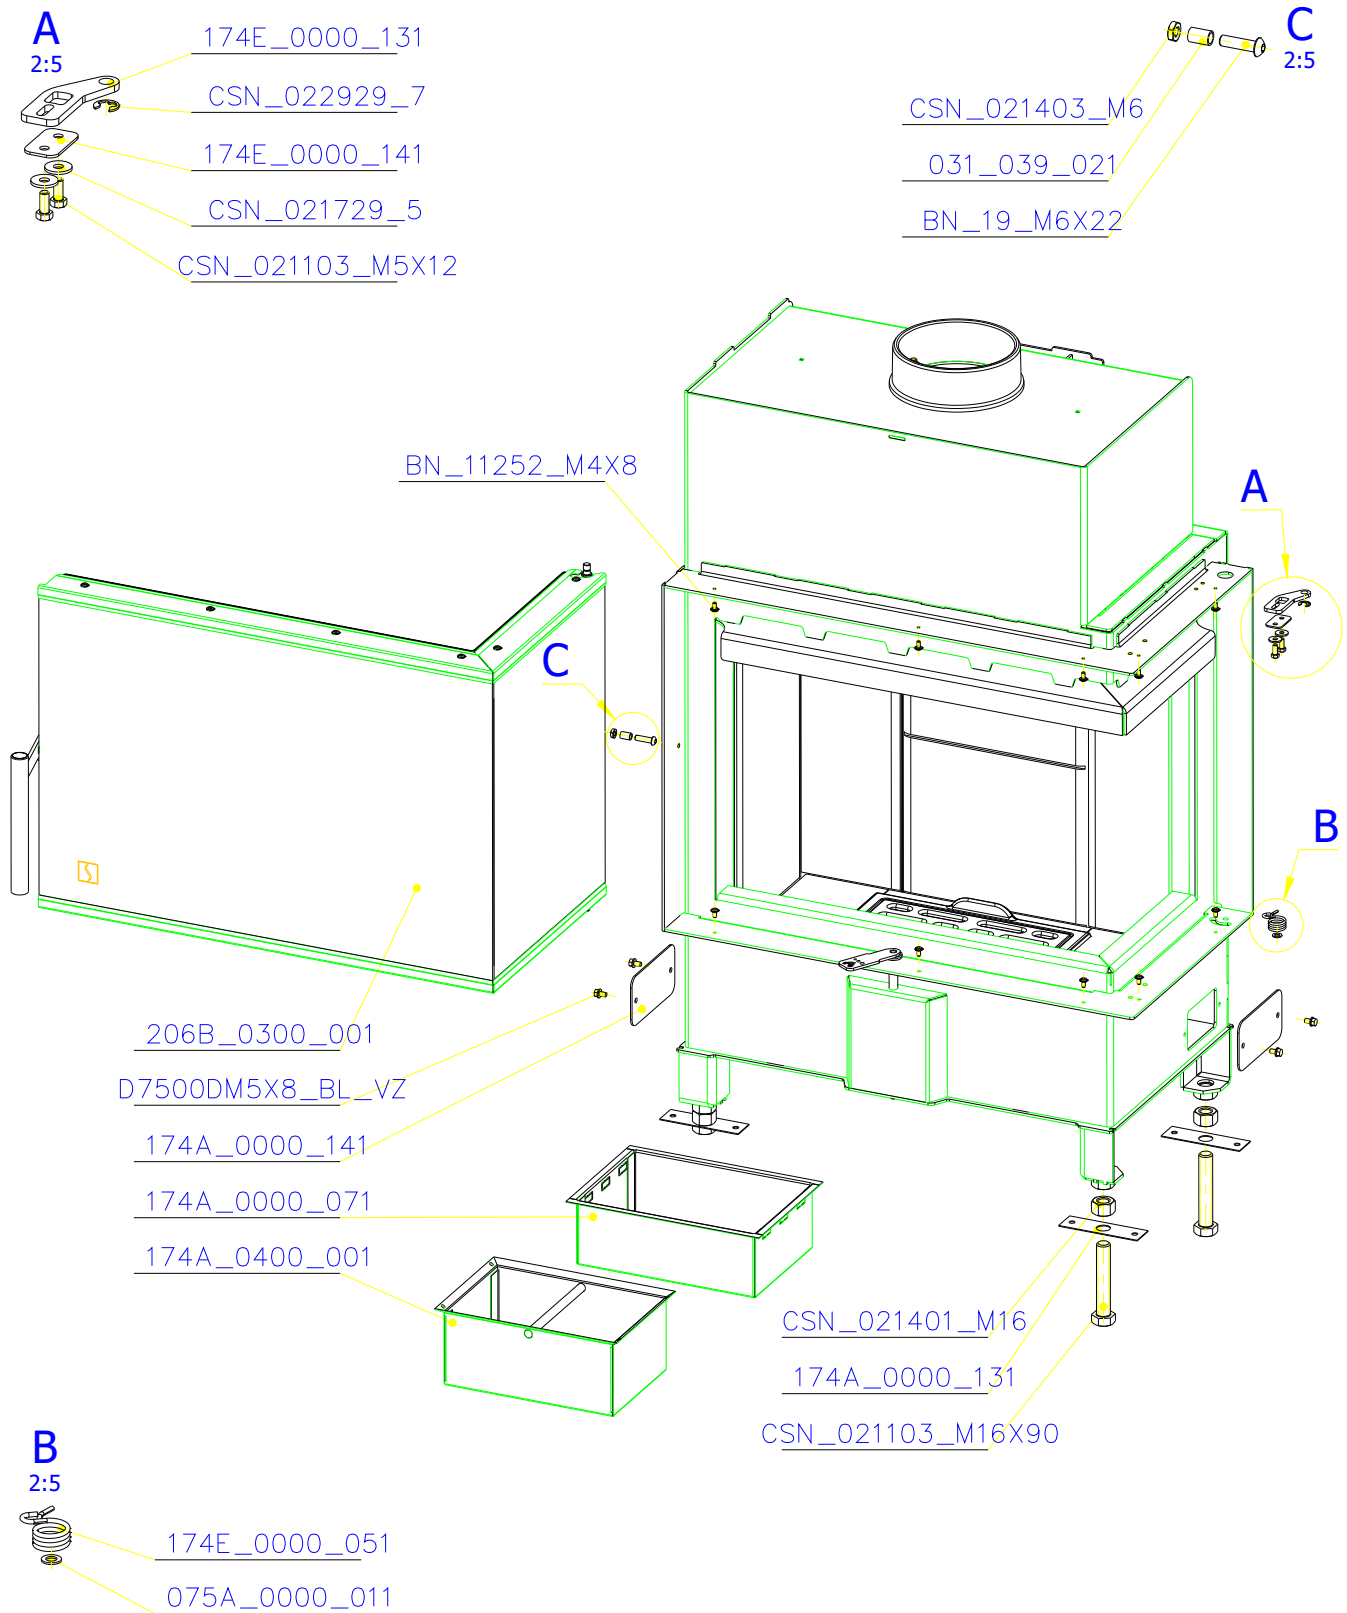

SCAN 5003 FR

SPARE PARTS

Spare parts 5003 FR			
Spare part no.	Market name	Scan M3no.	Romotop no.
1	Baffle plate set	50062493	179A_2010_041 + 179A_2010_031
2	Chamotte chamber set FR	50052736	206B_2010_001
3	Grate	50052738	174A_2000_011
4	Handle set	50061498	-
5	Front glass 4x578x402	50052725	632_999_578_402
6	Side glass 4x304x402	50052726	632_999_304_402
7	Glass sealing 15x4 mm, type 7226/5/0/0 - black	50052729	341_414_015_004
8	Door gasket 15x8 mm, type 84205/6/8/0/0 - black	50052731	341_414_012_616
9	Spray black, 400 ml	50053535	-
10	Screw assortment for SC 5000 series	12061534	-

SCAN 5003 FR

SPARE PARTS

SCAN 5003 FR

SPARE PARTS

SCAN 5003 FR

SPARE PARTS

[206A_000_211](#)

SCAN 5003 FR

SPARE PARTS

SCAN 5003 FR

SPARE PARTS

SCAN 5003 FR

SPARE PARTS