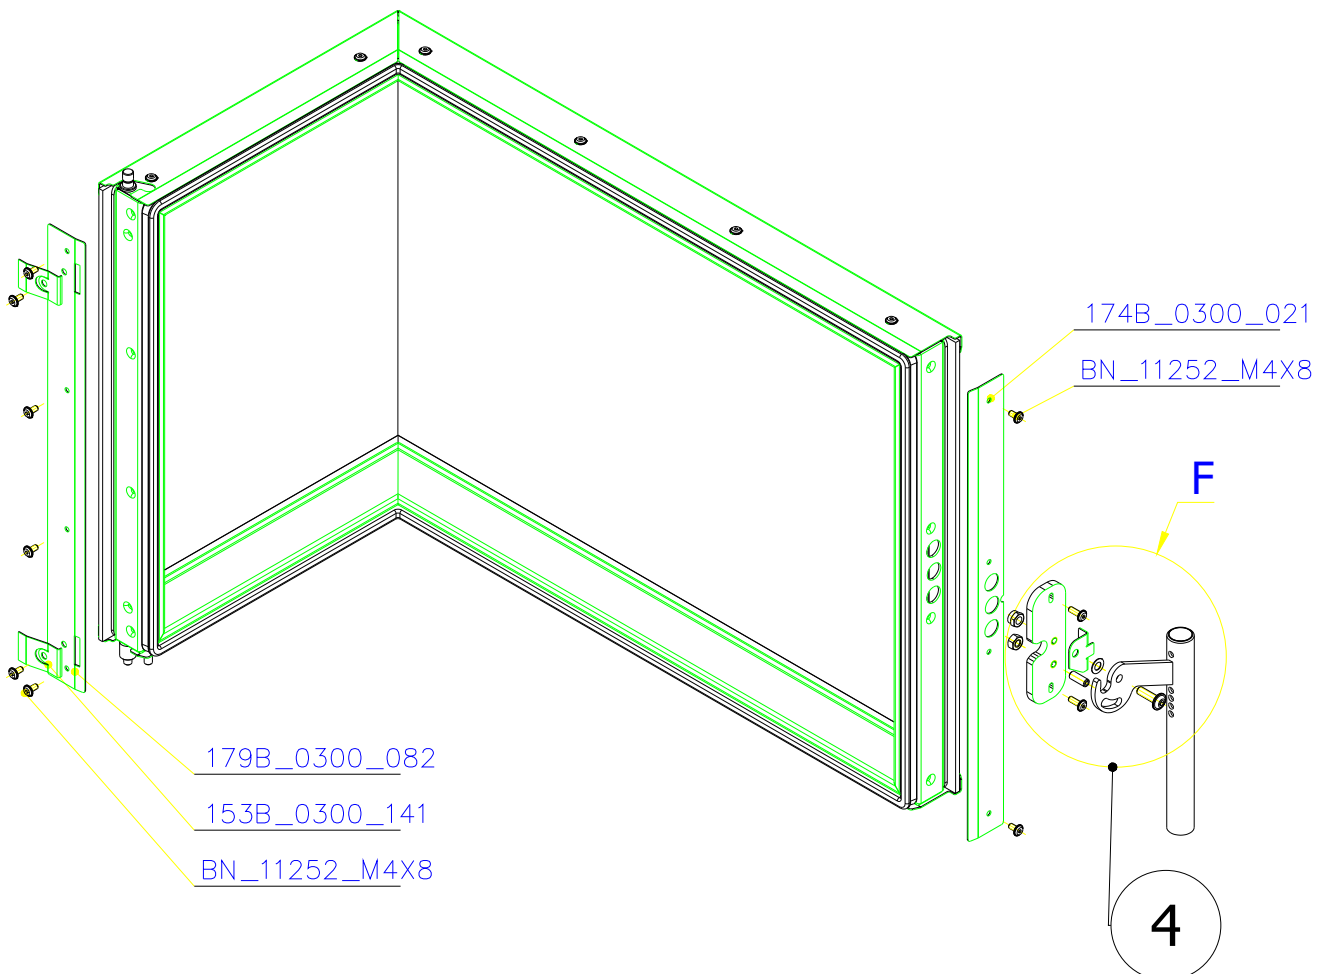

SCAN 5003 FR

SPARE PARTS