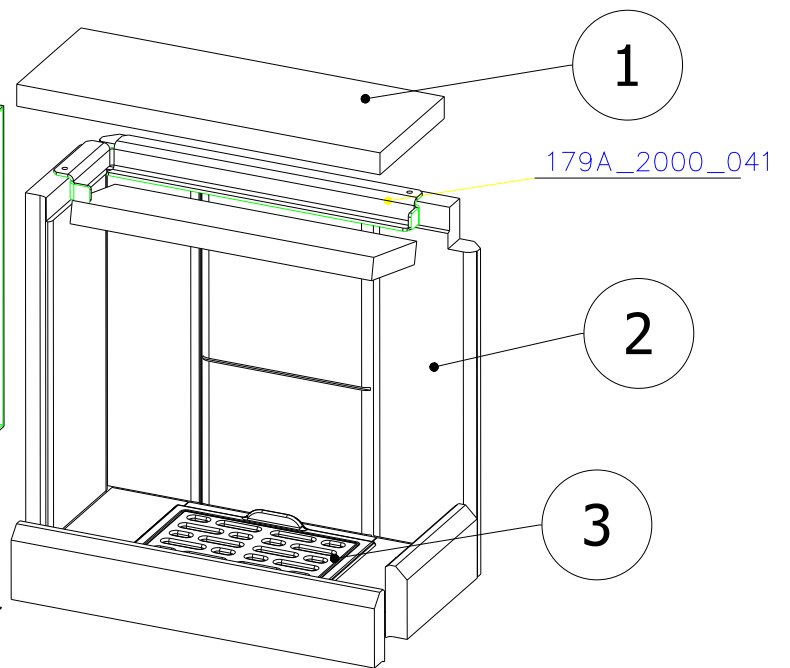

SCAN 5003 FR

SPARE PARTS

Spare parts 5003 FR			
Spare part no.	Market name	Scan M3no.	Romotop no.
1	Baffle plate set	50062493	179A_2010_041 + 179A_2010_031
2	Chamotte chamber set FR	50052736	206B_2010_001
3	Grate	50052738	174A_2000_011
4	Handle set	50061498	-
5	Front glass 4x578x402	50052725	632_999_578_402
6	Side glass 4x304x402	50052726	632_999_304_402
7	Glass sealing 15x4 mm, type 7226/5/0/0 - black	50052729	341_414_015_004
8	Door gasket 15x8 mm, type 84205/6/8/0/0 - black	50052731	341_414_012_616
9	Spray black, 400 ml	50053535	-
10	Screw assortment for SC 5000 series	12061534	-

SCAN 5003 FR

SPARE PARTS

SCAN 5003 FR

SPARE PARTS

SCAN 5003 FR

SPARE PARTS

[206A_000_211](#)

SCAN 5003 FR