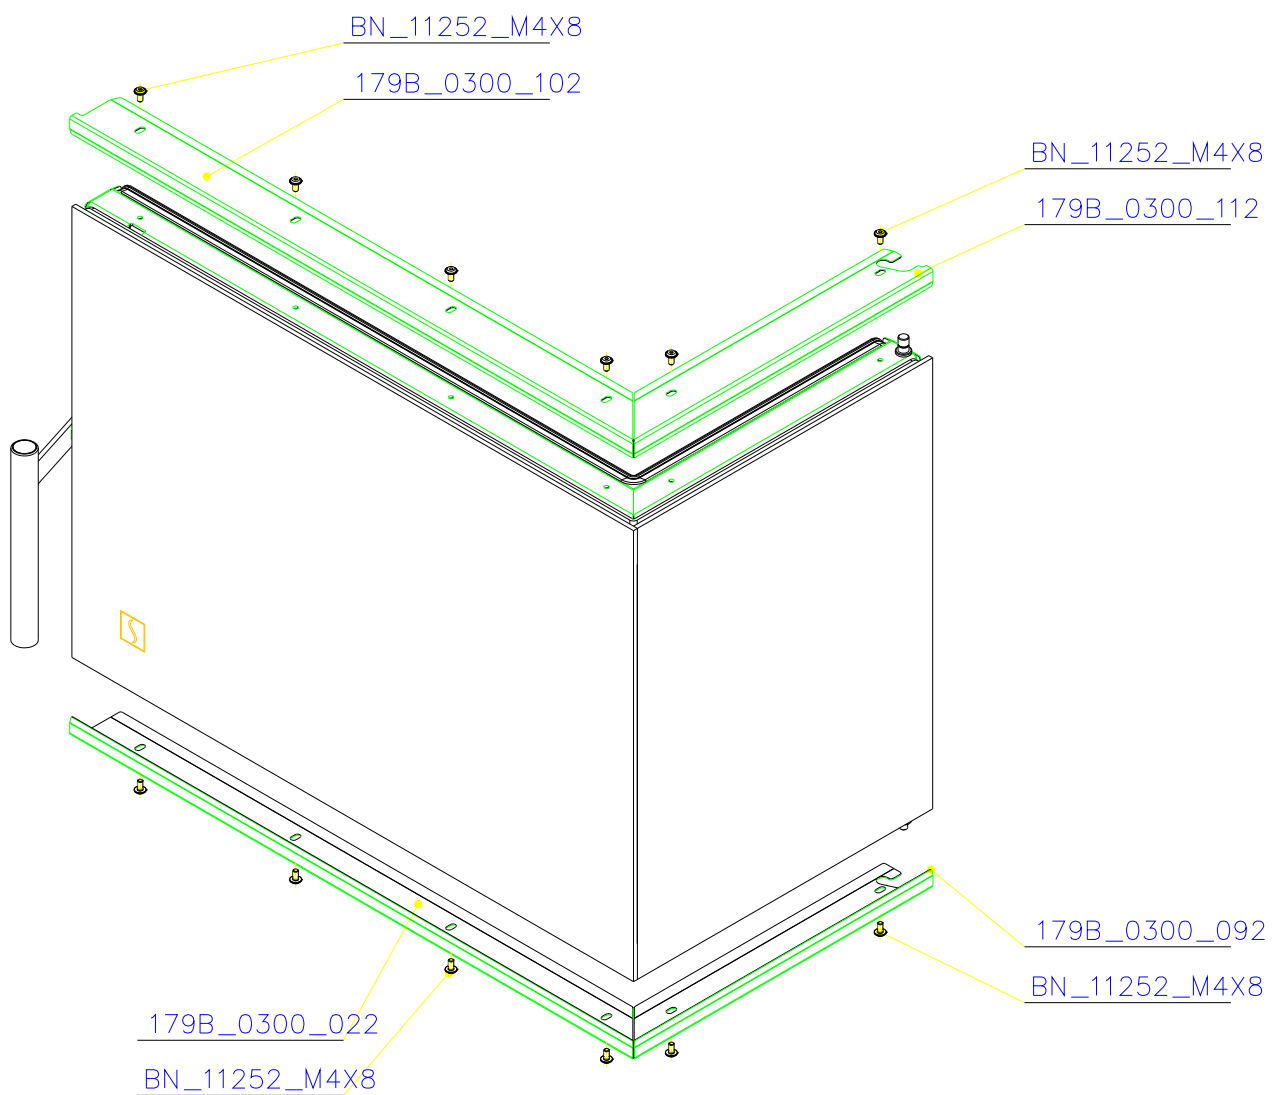

SCAN 5003 FR

SPARE PARTS

Spare parts 5003 FR			
Spare part no.	Market name	Scan M3no.	Romotop no.
1	Baffle plate set	50062493	179A_2010_041 + 179A_2010_031
2	Chamotte chamber set FR	50052736	206B_2010_001
3	Grate	50052738	174A_2000_011
4	Handle set	50061498	-
5	Front glass 4x578x402	50052725	632_999_578_402
6	Side glass 4x304x402	50052726	632_999_304_402
7	Glass sealing 15x4 mm, type 7226/5/0/0 - black	50052729	341_414_015_004
8	Door gasket 15x8 mm, type 84205/6/8/0/0 - black	50052731	341_414_012_616
9	Spray black, 400 ml	50053535	-
10	Screw assortment for SC 5000 series	12061534	-

SCAN 5003 FR

SPARE PARTS

SCAN 5003 FR

SPARE PARTS

SCAN 5003 FR

SPARE PARTS

[206A_000_211](#)

SCAN 5003 FR

SPARE PARTS

SCAN 5003 FR

SPARE PARTS

SCAN 5003 FR

SPARE PARTS