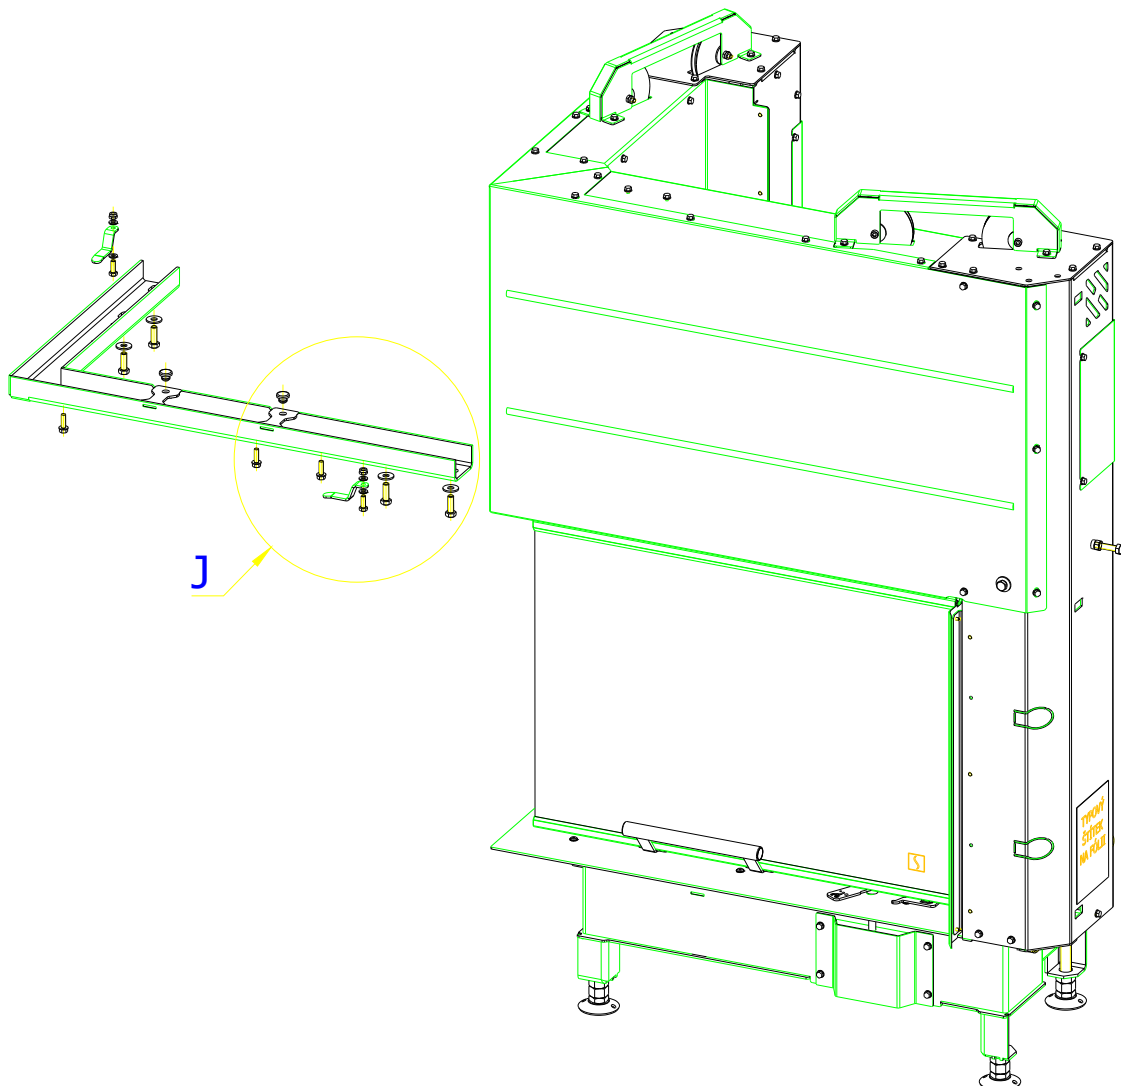

SCAN 5004 FL

SPARE PARTS

Spare parts 5004 FL			
Spare part no.	Market name	Scan M3no.	Romotop no.
1	Baffle plate set	50062492	174K_2010_032 + 174K_2010_032
2	Chamotte chamber set FL	50053136	174N_2010_001
3	Handle	50052740	206E_0320_001
4	Front glass 4x651,5x466	50053133	632_999_650_466
5	Side glass 4x393x466	50053134	632_999_393_466
6	Glass sealing 15x4 mm, type 7226/5/0/0 - black	50052730	341_414_015_004
7	Door gasket 15x8 mm, type 84205/6/8/0/0 - black	50052732	341_414_015_008
8	Spray black, 400ml	50053535	-
9	Screw assortment for SC 5000 series	12061534	-

SCAN 5004 FL

SPARE PARTS

SCAN 5004 FL

SPARE PARTS

SCAN 5004 FL

SPARE PARTS

SCAN 5004 FL

SPARE PARTS