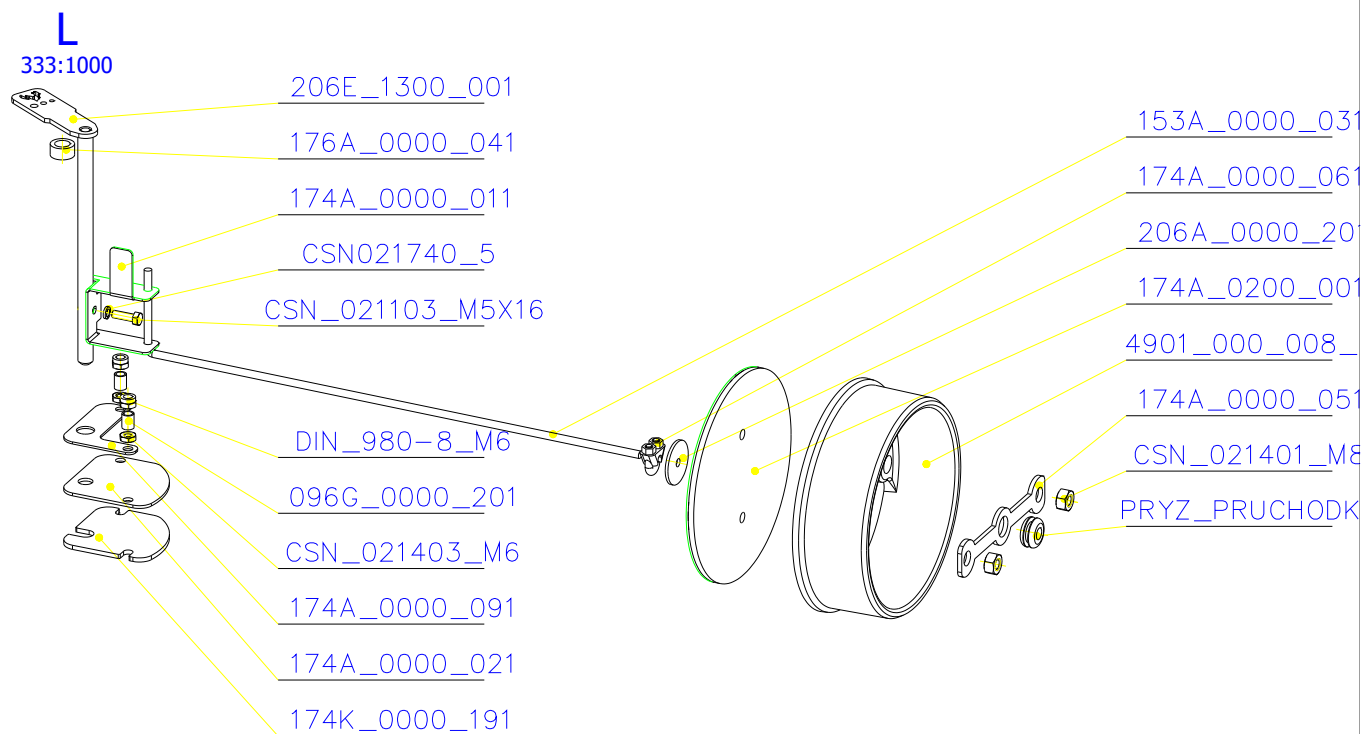

SCAN 5004 FL

SPARE PARTS

Spare parts 5004 FL			
Spare part no.	Market name	Scan M3no.	Romotop no.
1	Baffle plate set	50062492	174K_2010_032 + 174K_2010_032
2	Chamotte chamber set FL	50053136	174N_2010_001
3	Handle	50052740	206E_0320_001
4	Front glass 4x651,5x466	50053133	632_999_650_466
5	Side glass 4x393x466	50053134	632_999_393_466
6	Glass sealing 15x4 mm, type 7226/5/0/0 - black	50052730	341_414_015_004
7	Door gasket 15x8 mm, type 84205/6/8/0/0 - black	50052732	341_414_015_008
8	Spray black, 400ml	50053535	-
9	Screw assortment for SC 5000 series	12061534	-

SCAN 5004 FL

SPARE PARTS

SCAN 5004 FL

SPARE PARTS

SCAN 5004 FL

SPARE PARTS

SCAN 5004 FL

SPARE PARTS

SCAN 5004 FL

SPARE PARTS

SCAN 5004 FL

SPARE PARTS

SCAN 5004 FL

SPARE PARTS