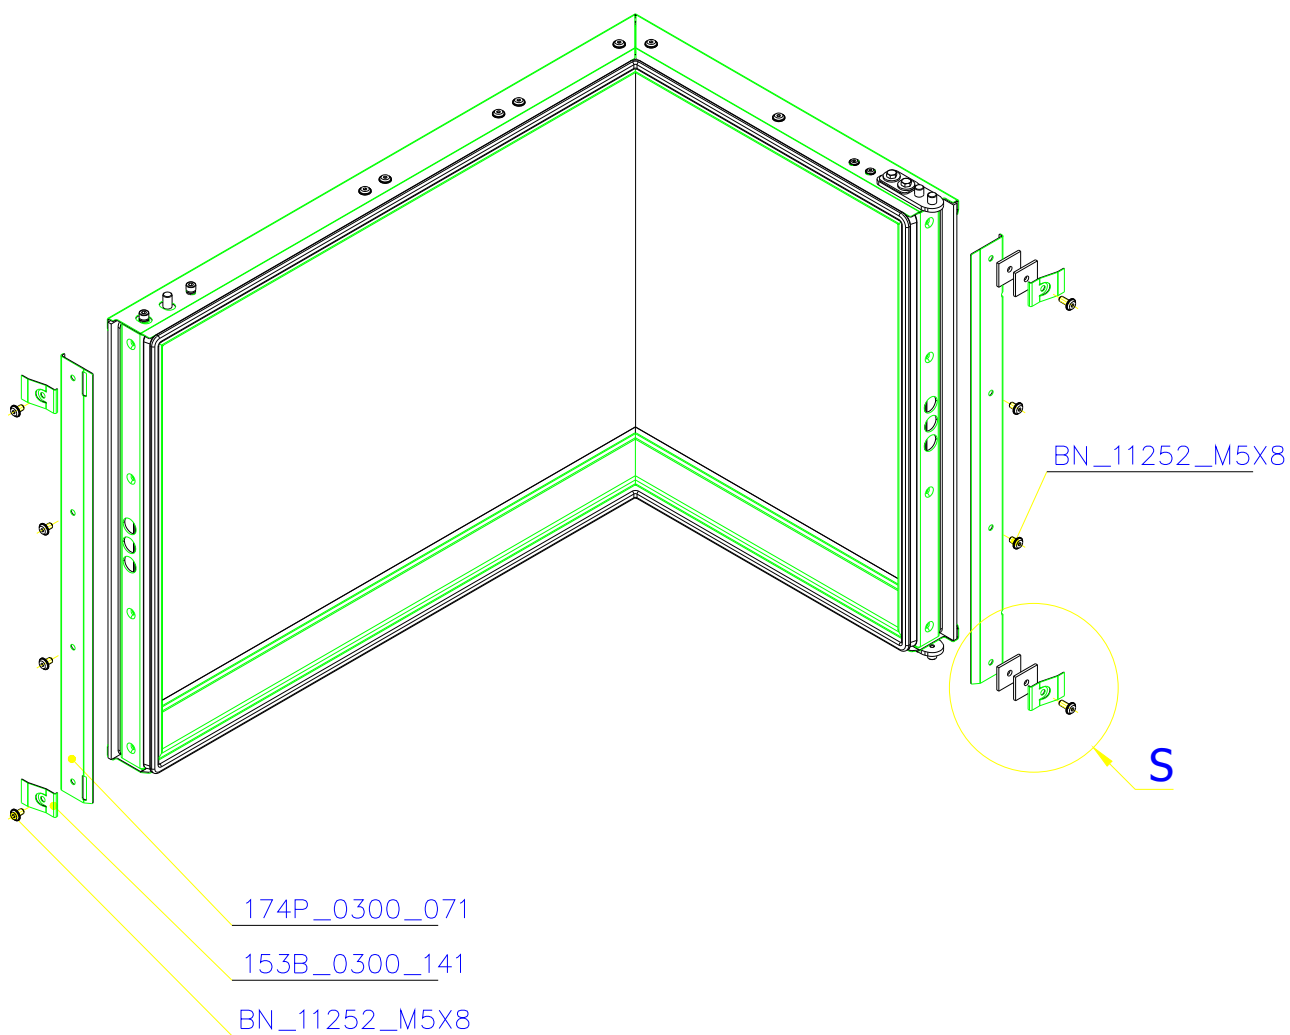

SCAN 5004 FL

SPARE PARTS