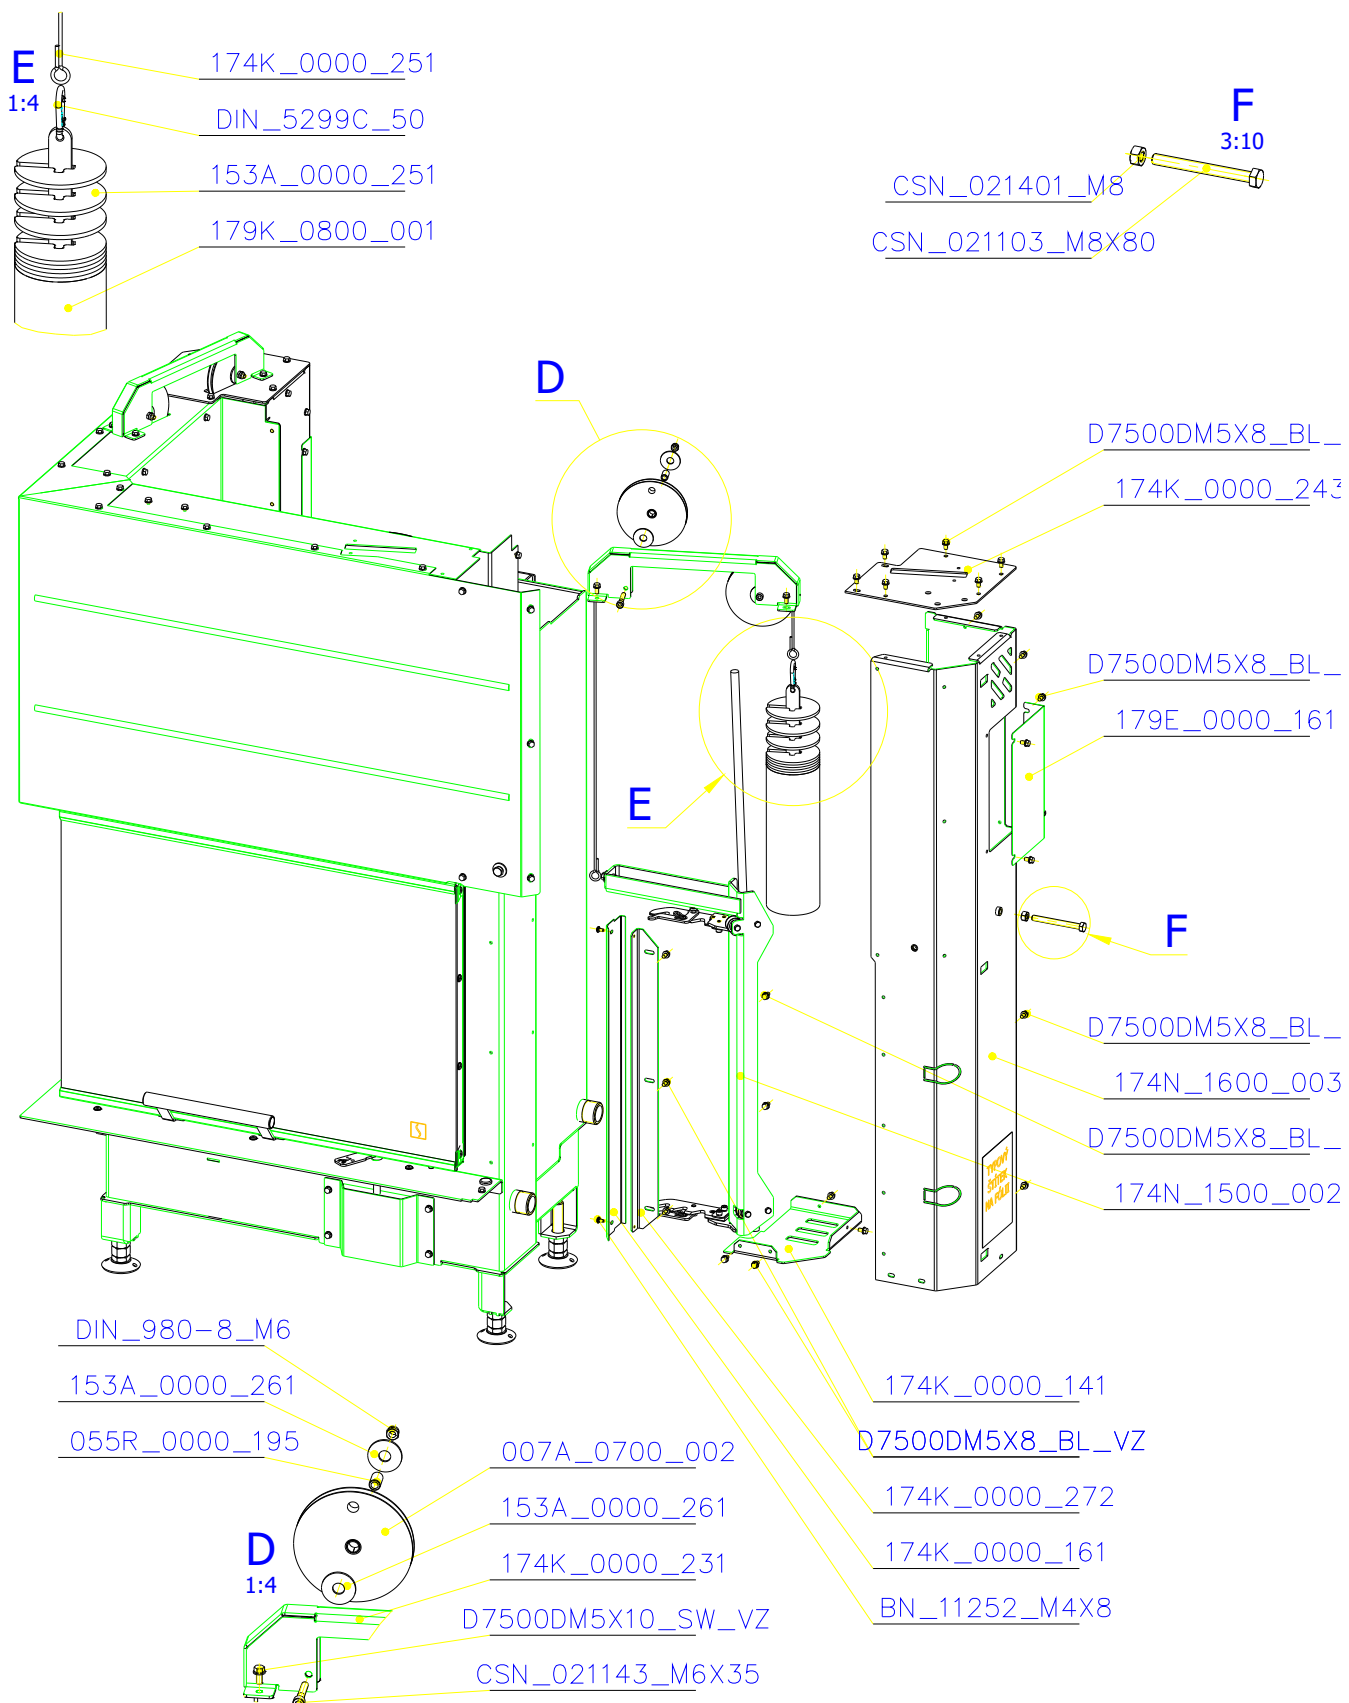

SCAN 5004 FL

SPARE PARTS

Spare parts 5004 FL			
Spare part no.	Market name	Scan M3no.	Romotop no.
1	Baffle plate set	50062492	174K_2010_032 + 174K_2010_032
2	Chamotte chamber set FL	50053136	174N_2010_001
3	Handle	50052740	206E_0320_001
4	Front glass 4x651,5x466	50053133	632_999_650_466
5	Side glass 4x393x466	50053134	632_999_393_466
6	Glass sealing 15x4 mm, type 7226/5/0/0 - black	50052730	341_414_015_004
7	Door gasket 15x8 mm, type 84205/6/8/0/0 - black	50052732	341_414_015_008
8	Spray black, 400ml	50053535	-
9	Screw assortment for SC 5000 series	12061534	-

SCAN 5004 FL

SPARE PARTS

SCAN 5004 FL

SPARE PARTS

SCAN 5004 FL

SPARE PARTS

SCAN 5004 FL

SPARE PARTS

SCAN 5004 FL

SPARE PARTS

SCAN 5004 FL

SPARE PARTS

SCAN 5004 FL

SPARE PARTS