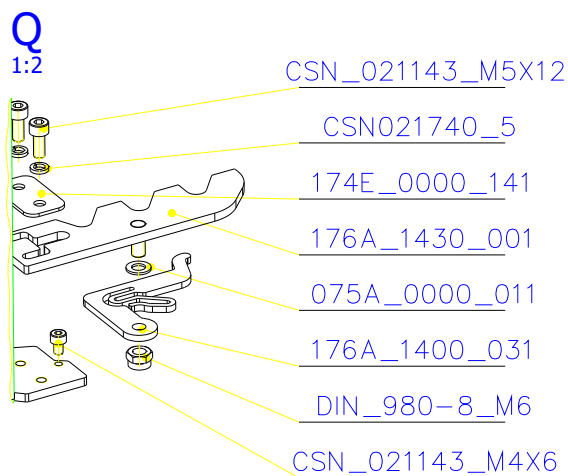

SCAN 5004 FL

SPARE PARTS

Spare parts 5004 FL			
Spare part no.	Market name	Scan M3no.	Romotop no.
1	Baffle plate set	50062492	174K_2010_032 + 174K_2010_032
2	Chamotte chamber set FL	50053136	174N_2010_001
3	Handle	50052740	206E_0320_001
4	Front glass 4x651,5x466	50053133	632_999_650_466
5	Side glass 4x393x466	50053134	632_999_393_466
6	Glass sealing 15x4 mm, type 7226/5/0/0 - black	50052730	341_414_015_004
7	Door gasket 15x8 mm, type 84205/6/8/0/0 - black	50052732	341_414_015_008
8	Spray black, 400ml	50053535	-
9	Screw assortment for SC 5000 series	12061534	-

SCAN 5004 FL

SPARE PARTS

SCAN 5004 FL

SPARE PARTS

SCAN 5004 FL

SPARE PARTS

SCAN 5004 FL

SPARE PARTS

SCAN 5004 FL

SPARE PARTS

SCAN 5004 FL

SPARE PARTS

SCAN 5004 FL

SPARE PARTS