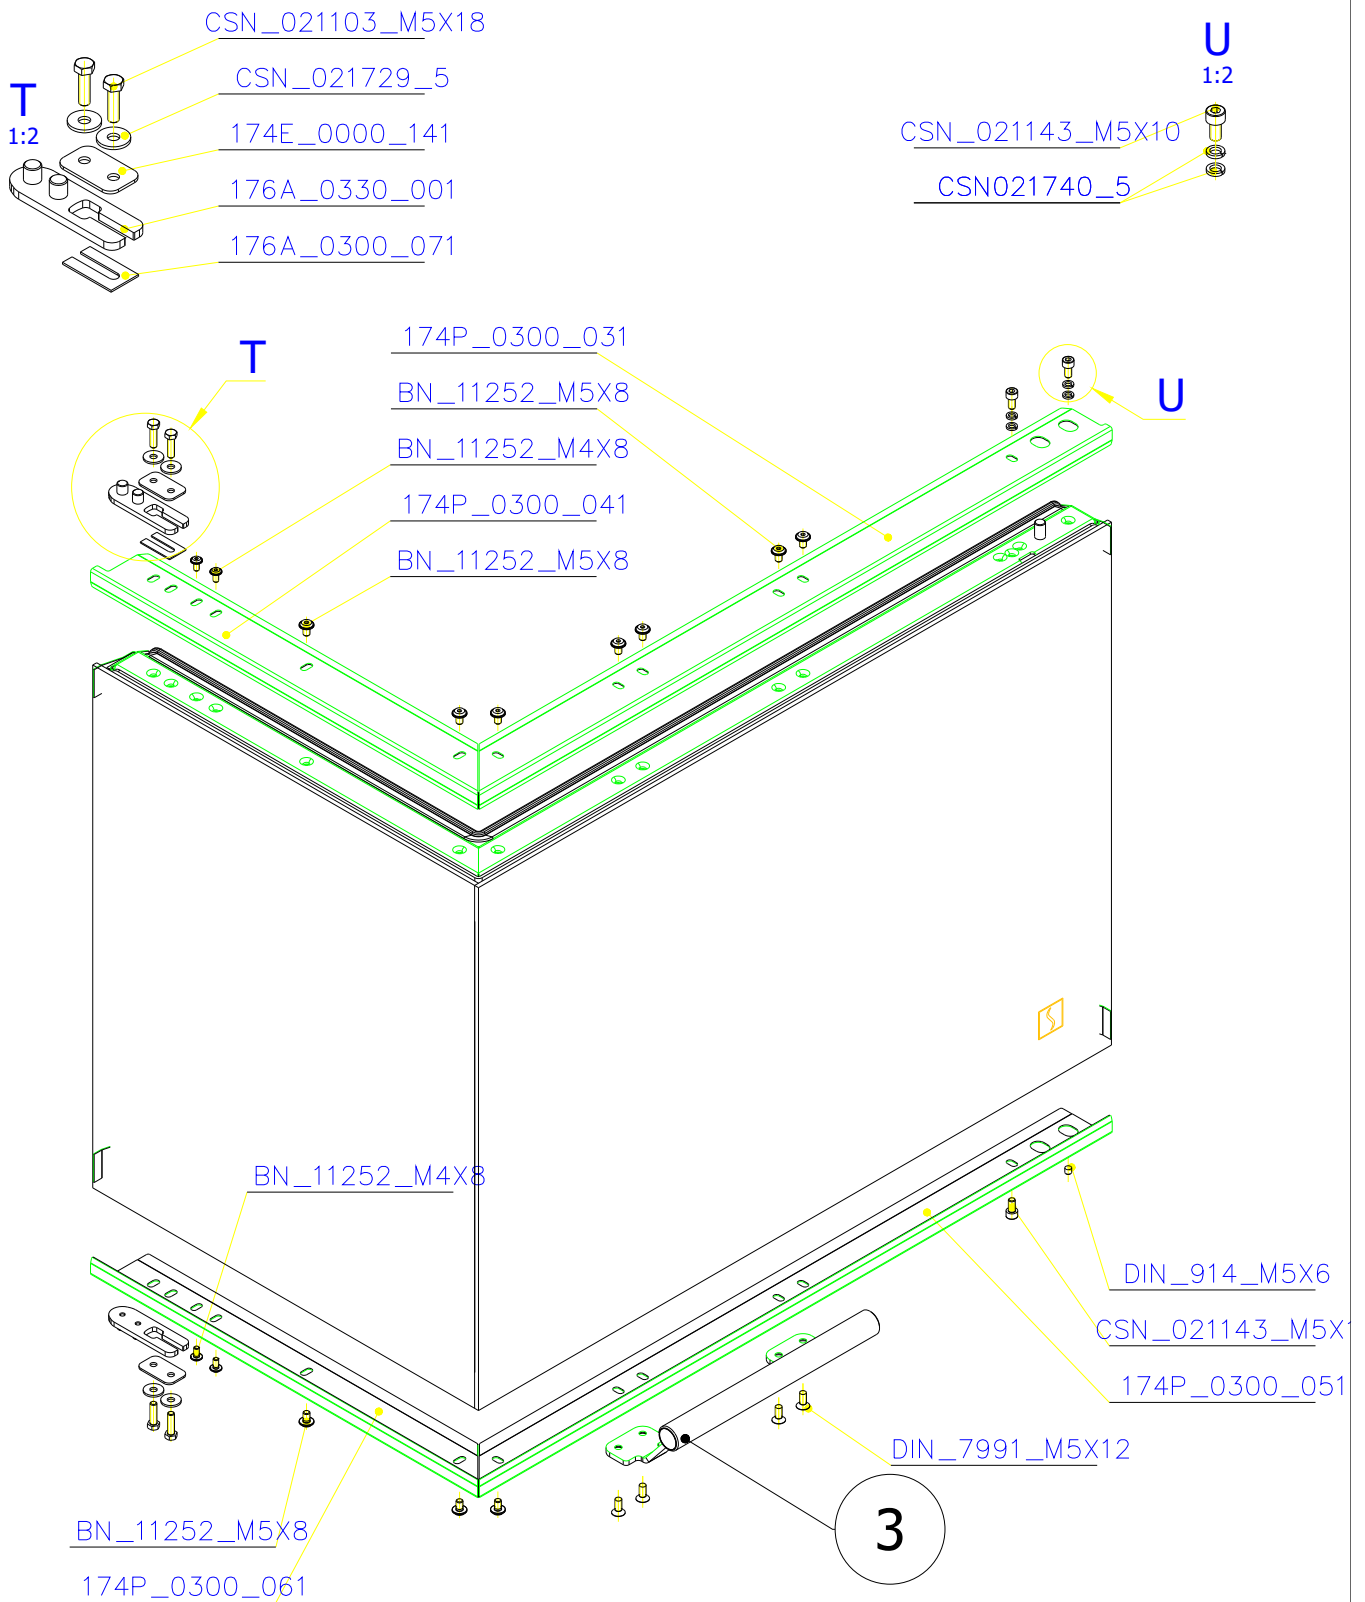

SCAN 5004 FL

SPARE PARTS

Spare parts 5004 FL			
Spare part no.	Market name	Scan M3no.	Romotop no.
1	Baffle plate set	50062492	174K_2010_032 + 174K_2010_032
2	Chamotte chamber set FL	50053136	174N_2010_001
3	Handle	50052740	206E_0320_001
4	Front glass 4x651,5x466	50053133	632_999_650_466
5	Side glass 4x393x466	50053134	632_999_393_466
6	Glass sealing 15x4 mm, type 7226/5/0/0 - black	50052730	341_414_015_004
7	Door gasket 15x8 mm, type 84205/6/8/0/0 - black	50052732	341_414_015_008
8	Spray black, 400ml	50053535	-
9	Screw assortment for SC 5000 series	12061534	-

SCAN 5004 FL

SPARE PARTS

SCAN 5004 FL

SPARE PARTS

SCAN 5004 FL

SPARE PARTS

SCAN 5004 FL

SPARE PARTS

SCAN 5004 FL

SPARE PARTS

SCAN 5004 FL

SPARE PARTS

SCAN 5004 FL

SPARE PARTS