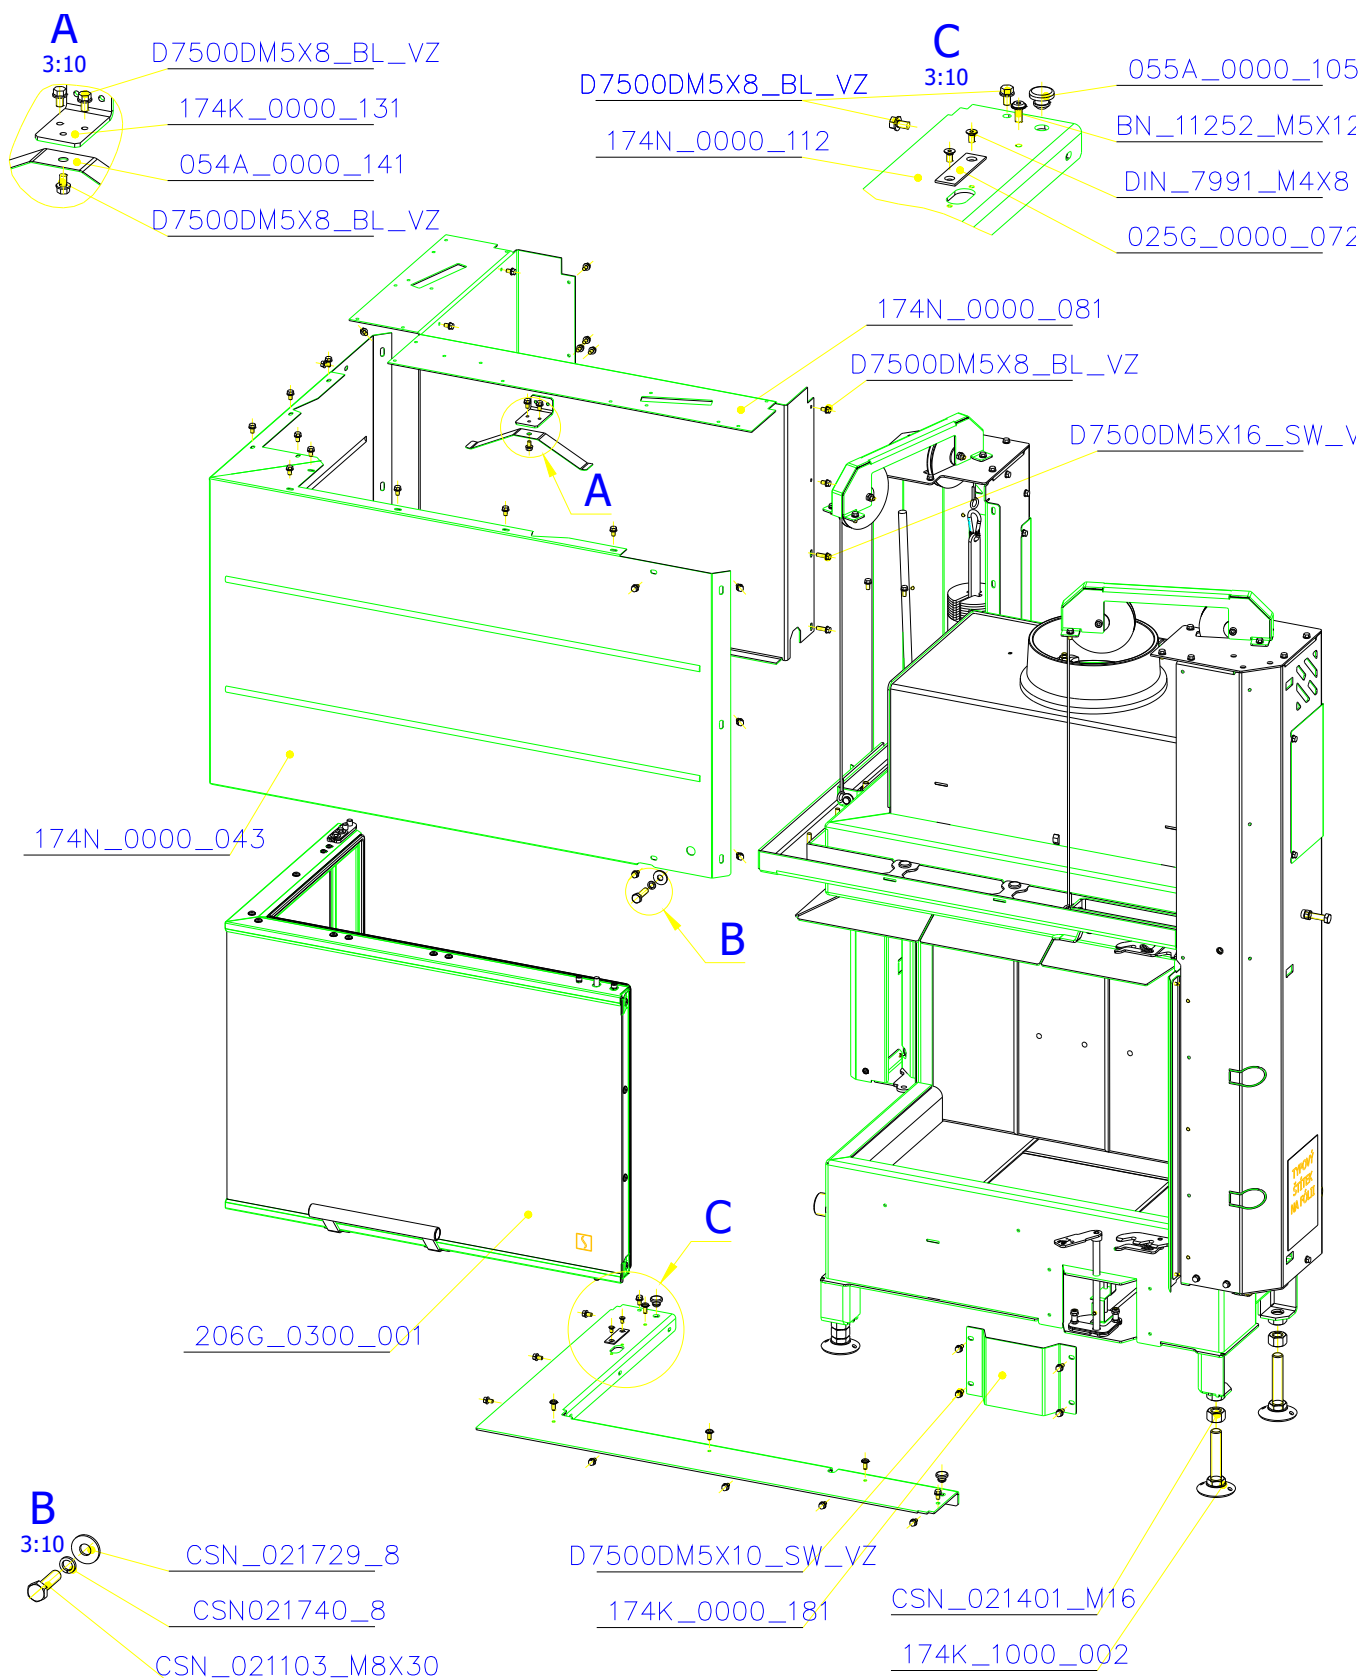

SCAN 5004 FL

SPARE PARTS

Spare parts 5004 FL			
Spare part no.	Market name	Scan M3no.	Romotop no.
1	Baffle plate set	50062492	174K_2010_032 + 174K_2010_032
2	Chamotte chamber set FL	50053136	174N_2010_001
3	Handle	50052740	206E_0320_001
4	Front glass 4x651,5x466	50053133	632_999_650_466
5	Side glass 4x393x466	50053134	632_999_393_466
6	Glass sealing 15x4 mm, type 7226/5/0/0 - black	50052730	341_414_015_004
7	Door gasket 15x8 mm, type 84205/6/8/0/0 - black	50052732	341_414_015_008
8	Spray black, 400ml	50053535	-
9	Screw assortment for SC 5000 series	12061534	-

SCAN 5004 FL

SPARE PARTS

SCAN 5004 FL

SPARE PARTS

SCAN 5004 FL

SPARE PARTS

SCAN 5004 FL

SPARE PARTS

SCAN 5004 FL

SPARE PARTS

SCAN 5004 FL

SPARE PARTS

SCAN 5004 FL

SPARE PARTS