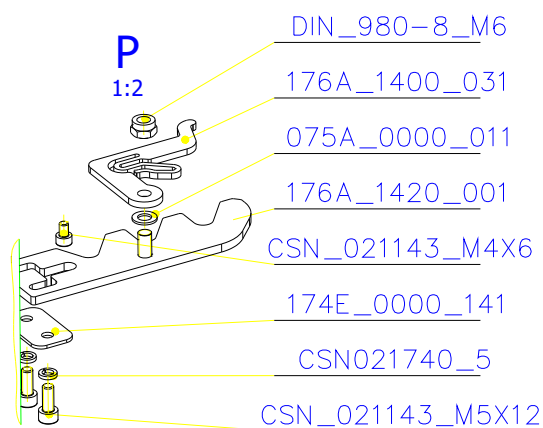

SCAN 5004 FL

SPARE PARTS

Spare parts 5004 FL			
Spare part no.	Market name	Scan M3no.	Romotop no.
1	Baffle plate set	50062492	174K_2010_032 + 174K_2010_032
2	Chamotte chamber set FL	50053136	174N_2010_001
3	Handle	50052740	206E_0320_001
4	Front glass 4x651,5x466	50053133	632_999_650_466
5	Side glass 4x393x466	50053134	632_999_393_466
6	Glass sealing 15x4 mm, type 7226/5/0/0 - black	50052730	341_414_015_004
7	Door gasket 15x8 mm, type 84205/6/8/0/0 - black	50052732	341_414_015_008
8	Spray black, 400ml	50053535	-
9	Screw assortment for SC 5000 series	12061534	-

SCAN 5004 FL

SPARE PARTS

SCAN 5004 FL

SPARE PARTS

SCAN 5004 FL

SPARE PARTS

SCAN 5004 FL

SPARE PARTS

SCAN 5004 FL

SPARE PARTS

SCAN 5004 FL

SPARE PARTS

SCAN 5004 FL

SPARE PARTS