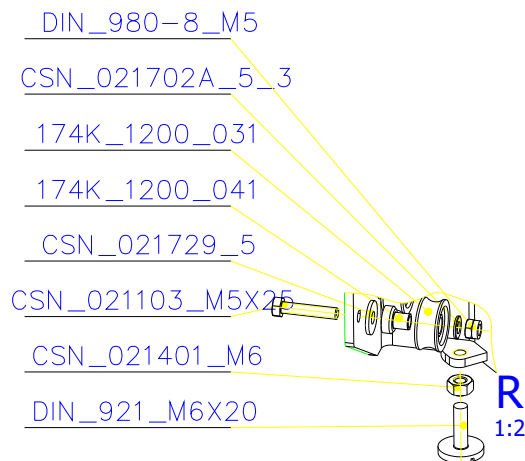

SCAN 5004 FL

SPARE PARTS

Spare parts 5004 FL			
Spare part no.	Market name	Scan M3no.	Romotop no.
1	Baffle plate set	50062492	174K_2010_032 + 174K_2010_032
2	Chamotte chamber set FL	50053136	174N_2010_001
3	Handle	50052740	206E_0320_001
4	Front glass 4x651,5x466	50053133	632_999_650_466
5	Side glass 4x393x466	50053134	632_999_393_466
6	Glass sealing 15x4 mm, type 7226/5/0/0 - black	50052730	341_414_015_004
7	Door gasket 15x8 mm, type 84205/6/8/0/0 - black	50052732	341_414_015_008
8	Spray black, 400ml	50053535	-
9	Screw assortment for SC 5000 series	12061534	-

SCAN 5004 FL

SPARE PARTS

SCAN 5004 FL

SPARE PARTS

SCAN 5004 FL

SPARE PARTS

SCAN 5004 FL

SPARE PARTS