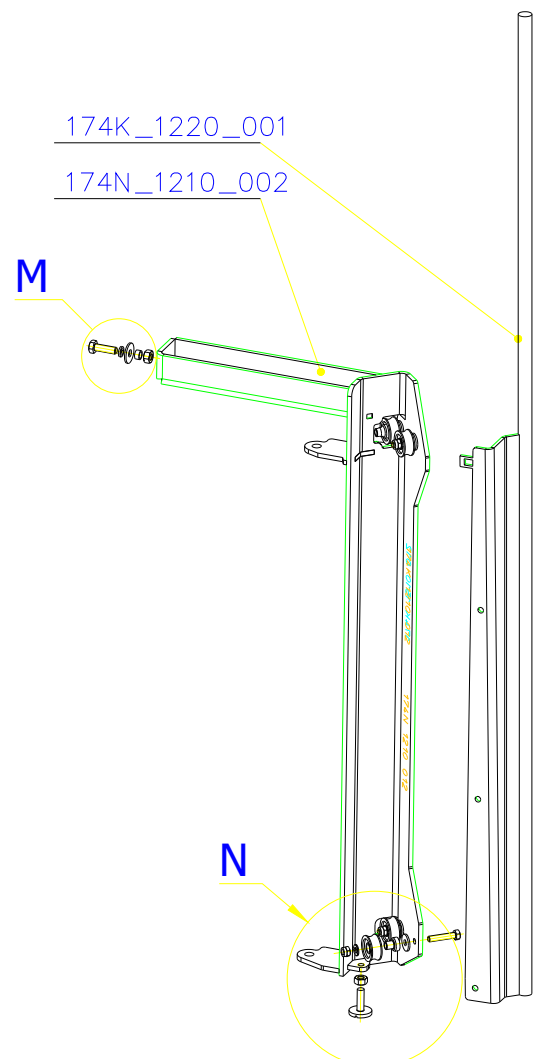

SCAN 5004 FL

SPARE PARTS

Spare parts 5004 FL			
Spare part no.	Market name	Scan M3no.	Romotop no.
1	Baffle plate set	50062492	174K_2010_032 + 174K_2010_032
2	Chamotte chamber set FL	50053136	174N_2010_001
3	Handle	50052740	206E_0320_001
4	Front glass 4x651,5x466	50053133	632_999_650_466
5	Side glass 4x393x466	50053134	632_999_393_466
6	Glass sealing 15x4 mm, type 7226/5/0/0 - black	50052730	341_414_015_004
7	Door gasket 15x8 mm, type 84205/6/8/0/0 - black	50052732	341_414_015_008
8	Spray black, 400ml	50053535	-
9	Screw assortment for SC 5000 series	12061534	-

SCAN 5004 FL

SPARE PARTS

SCAN 5004 FL

SPARE PARTS

SCAN 5004 FL

SPARE PARTS

SCAN 5004 FL

SPARE PARTS

SCAN 5004 FL

SPARE PARTS

SCAN 5004 FL

SPARE PARTS

SCAN 5004 FL

SPARE PARTS