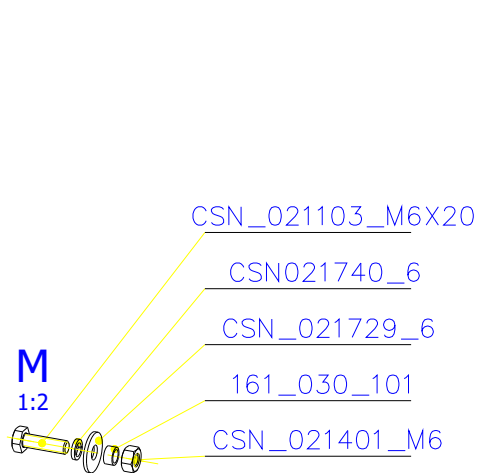

SCAN 5004 FL

SPARE PARTS

Spare parts 5004 FL			
Spare part no.	Market name	Scan M3no.	Romotop no.
1	Baffle plate set	50062492	174K_2010_032 + 174K_2010_032
2	Chamotte chamber set FL	50053136	174N_2010_001
3	Handle	50052740	206E_0320_001
4	Front glass 4x651,5x466	50053133	632_999_650_466
5	Side glass 4x393x466	50053134	632_999_393_466
6	Glass sealing 15x4 mm, type 7226/5/0/0 - black	50052730	341_414_015_004
7	Door gasket 15x8 mm, type 84205/6/8/0/0 - black	50052732	341_414_015_008
8	Spray black, 400ml	50053535	-
9	Screw assortment for SC 5000 series	12061534	-

SCAN 5004 FL

SPARE PARTS

SCAN 5004 FL

SPARE PARTS

SCAN 5004 FL

SPARE PARTS

SCAN 5004 FL

SPARE PARTS

SCAN 5004 FL

SPARE PARTS

SCAN 5004 FL

SPARE PARTS

SCAN 5004 FL

SPARE PARTS