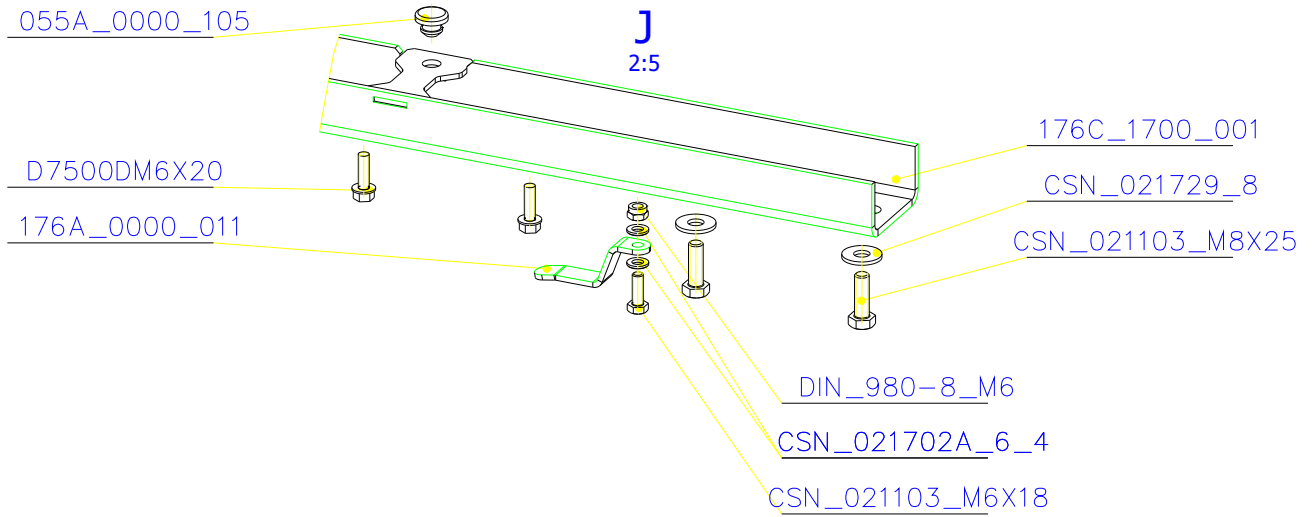

SCAN 5004 FL

SPARE PARTS

Spare parts 5004 FL			
Spare part no.	Market name	Scan M3no.	Romotop no.
1	Baffle plate set	50062492	174K_2010_032 + 174K_2010_032
2	Chamotte chamber set FL	50053136	174N_2010_001
3	Handle	50052740	206E_0320_001
4	Front glass 4x651,5x466	50053133	632_999_650_466
5	Side glass 4x393x466	50053134	632_999_393_466
6	Glass sealing 15x4 mm, type 7226/5/0/0 - black	50052730	341_414_015_004
7	Door gasket 15x8 mm, type 84205/6/8/0/0 - black	50052732	341_414_015_008
8	Spray black, 400ml	50053535	-
9	Screw assortment for SC 5000 series	12061534	-

SCAN 5004 FL

SPARE PARTS

SCAN 5004 FL

SPARE PARTS

SCAN 5004 FL

SPARE PARTS

SCAN 5004 FL

SPARE PARTS

SCAN 5004 FL

SPARE PARTS

SCAN 5004 FL

SPARE PARTS

SCAN 5004 FL

SPARE PARTS