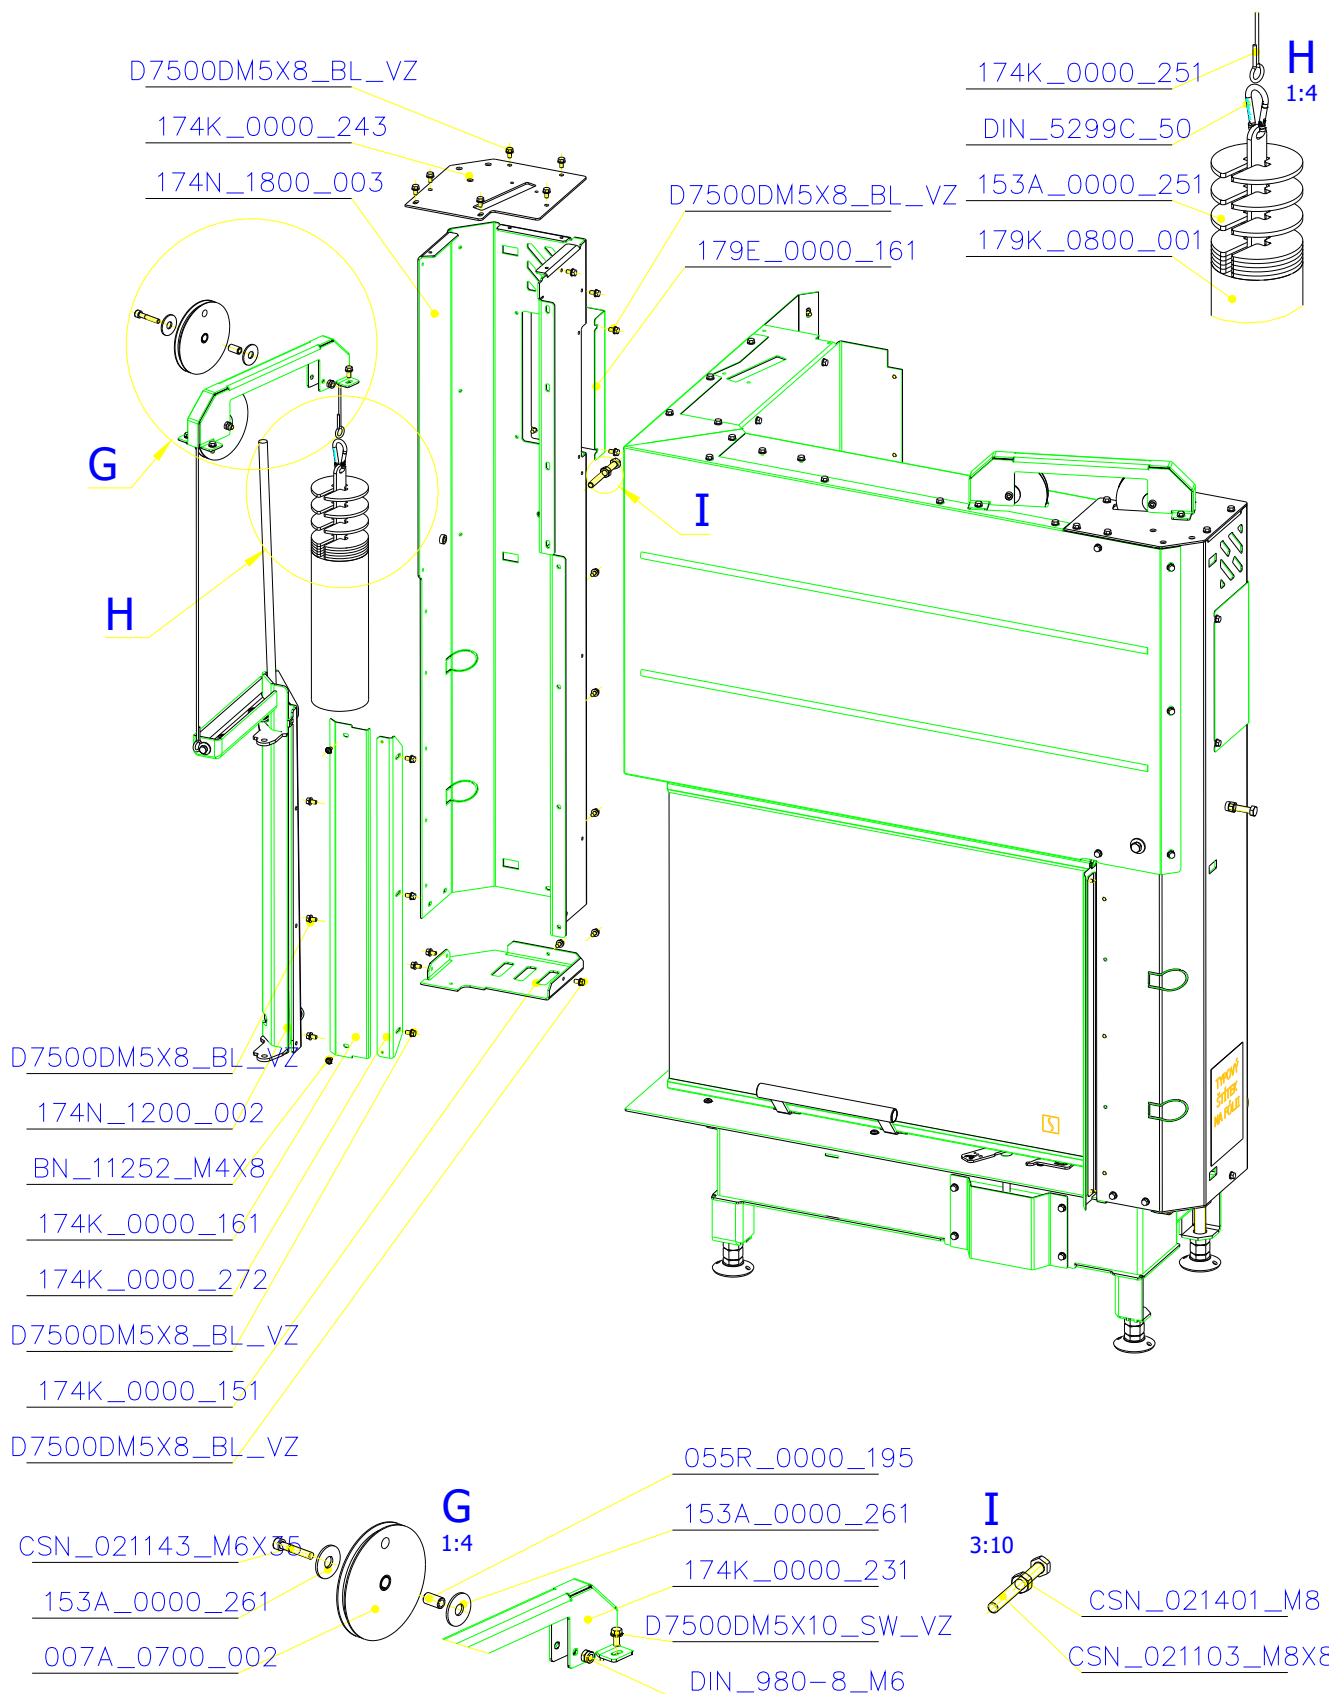

SCAN 5004 FL

SPARE PARTS

Spare parts 5004 FL			
Spare part no.	Market name	Scan M3no.	Romotop no.
1	Baffle plate set	50062492	174K_2010_032 + 174K_2010_032
2	Chamotte chamber set FL	50053136	174N_2010_001
3	Handle	50052740	206E_0320_001
4	Front glass 4x651,5x466	50053133	632_999_650_466
5	Side glass 4x393x466	50053134	632_999_393_466
6	Glass sealing 15x4 mm, type 7226/5/0/0 - black	50052730	341_414_015_004
7	Door gasket 15x8 mm, type 84205/6/8/0/0 - black	50052732	341_414_015_008
8	Spray black, 400ml	50053535	-
9	Screw assortment for SC 5000 series	12061534	-

SCAN 5004 FL

SPARE PARTS

SCAN 5004 FL

SPARE PARTS

SCAN 5004 FL

SPARE PARTS

SCAN 5004 FL

SPARE PARTS

SCAN 5004 FL

SPARE PARTS

SCAN 5004 FL

SPARE PARTS

SCAN 5004 FL

SPARE PARTS