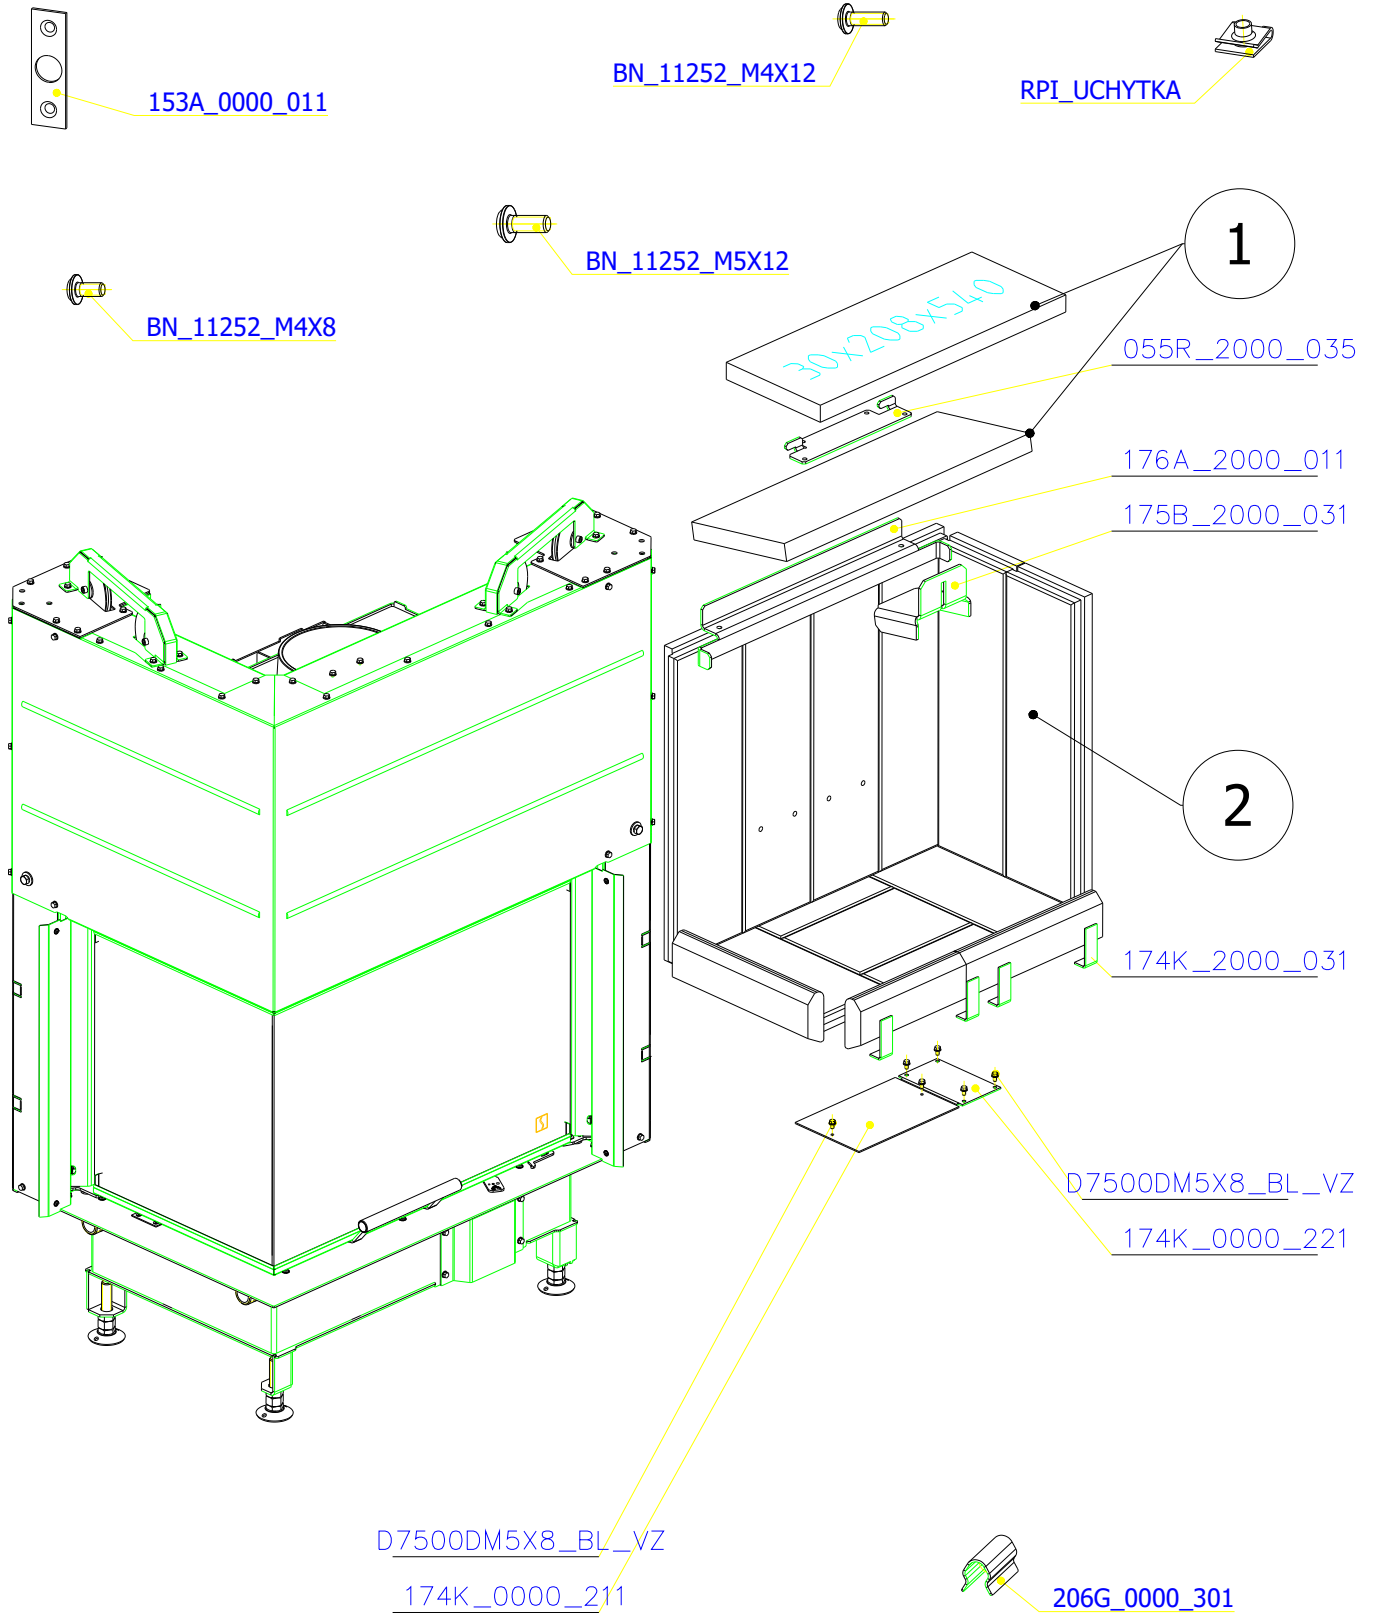

SCAN 5004 FL

SPARE PARTS

Spare parts 5004 FL			
Spare part no.	Market name	Scan M3no.	Romotop no.
1	Baffle plate set	50062492	174K_2010_032 + 174K_2010_032
2	Chamotte chamber set FL	50053136	174N_2010_001
3	Handle	50052740	206E_0320_001
4	Front glass 4x651,5x466	50053133	632_999_650_466
5	Side glass 4x393x466	50053134	632_999_393_466
6	Glass sealing 15x4 mm, type 7226/5/0/0 - black	50052730	341_414_015_004
7	Door gasket 15x8 mm, type 84205/6/8/0/0 - black	50052732	341_414_015_008
8	Spray black, 400ml	50053535	-
9	Screw assortment for SC 5000 series	12061534	-

SCAN 5004 FL

SPARE PARTS

SCAN 5004 FL

SPARE PARTS

SCAN 5004 FL

SPARE PARTS

SCAN 5004 FL

SPARE PARTS

SCAN 5004 FL

SPARE PARTS

SCAN 5004 FL

SPARE PARTS

SCAN 5004 FL

SPARE PARTS