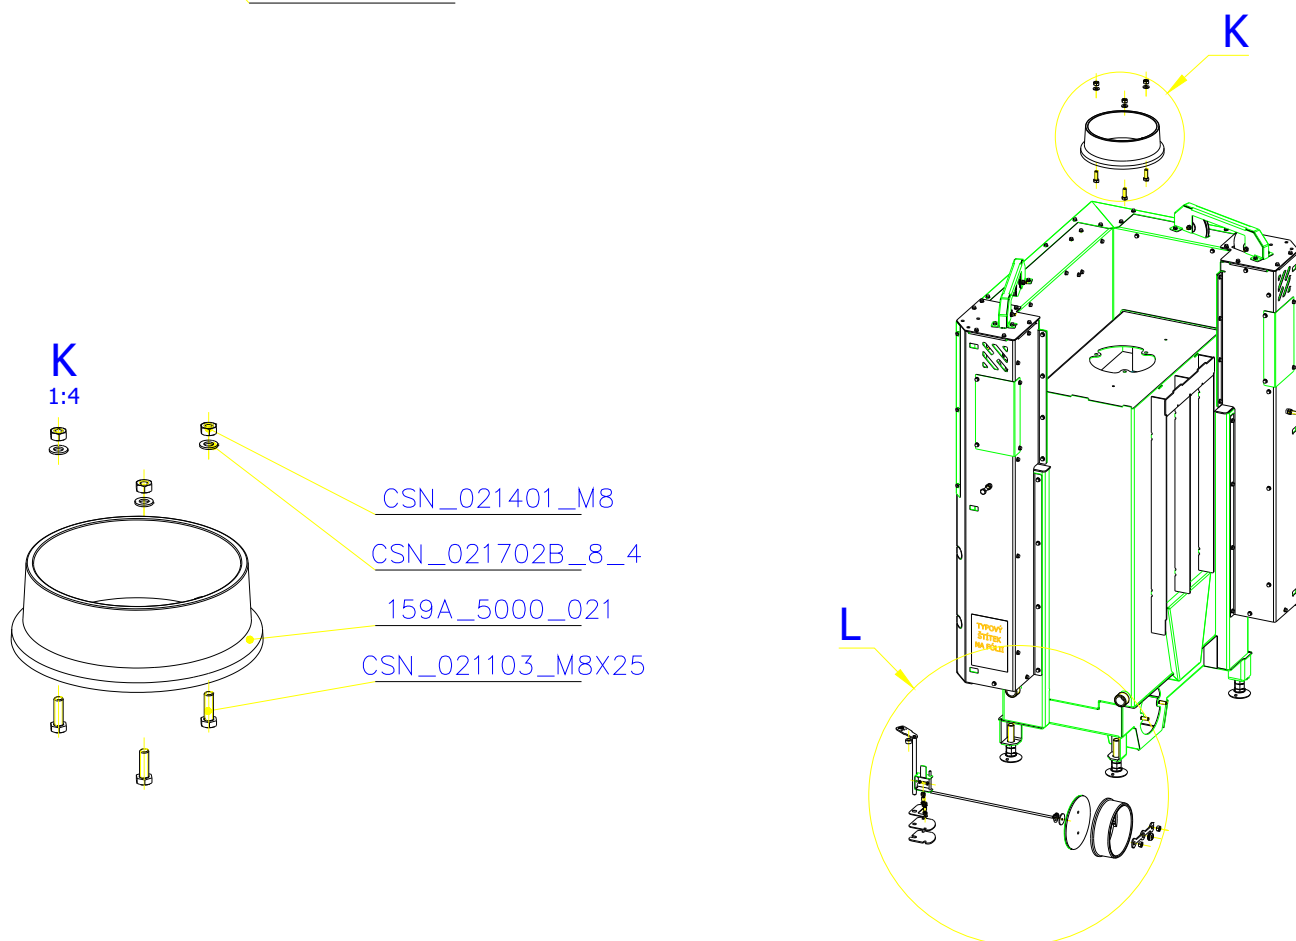

SCAN 5004 FL

SPARE PARTS

Spare parts 5004 FL			
Spare part no.	Market name	Scan M3no.	Romotop no.
1	Baffle plate set	50062492	174K_2010_032 + 174K_2010_032
2	Chamotte chamber set FL	50053136	174N_2010_001
3	Handle	50052740	206E_0320_001
4	Front glass 4x651,5x466	50053133	632_999_650_466
5	Side glass 4x393x466	50053134	632_999_393_466
6	Glass sealing 15x4 mm, type 7226/5/0/0 - black	50052730	341_414_015_004
7	Door gasket 15x8 mm, type 84205/6/8/0/0 - black	50052732	341_414_015_008
8	Spray black, 400ml	50053535	-
9	Screw assortment for SC 5000 series	12061534	-

SCAN 5004 FL

SPARE PARTS

SCAN 5004 FL

SPARE PARTS

SCAN 5004 FL

SPARE PARTS

SCAN 5004 FL

SPARE PARTS

SCAN 5004 FL

SPARE PARTS

SCAN 5004 FL

SPARE PARTS

SCAN 5004 FL

SPARE PARTS