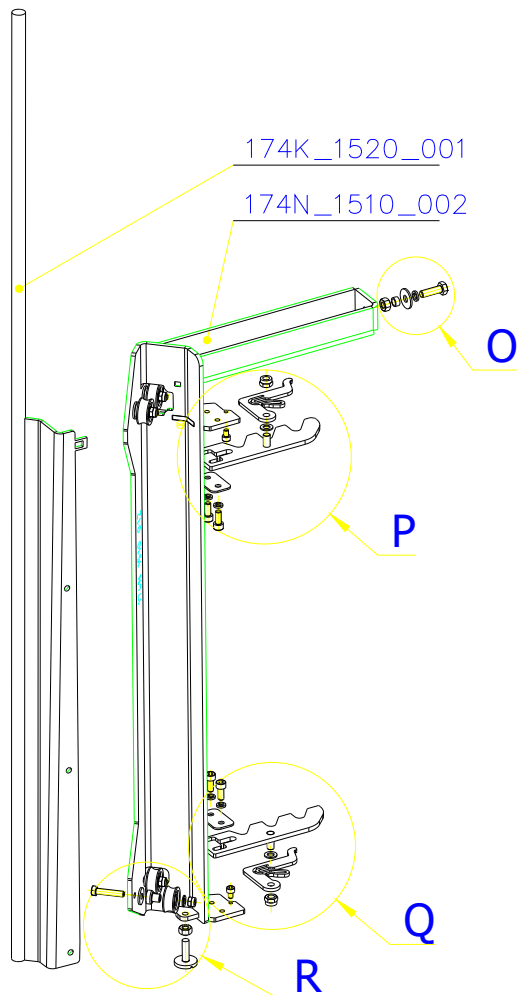

SCAN 5004 FL

SPARE PARTS

Spare parts 5004 FL			
Spare part no.	Market name	Scan M3no.	Romotop no.
1	Baffle plate set	50062492	174K_2010_032 + 174K_2010_032
2	Chamotte chamber set FL	50053136	174N_2010_001
3	Handle	50052740	206E_0320_001
4	Front glass 4x651,5x466	50053133	632_999_650_466
5	Side glass 4x393x466	50053134	632_999_393_466
6	Glass sealing 15x4 mm, type 7226/5/0/0 - black	50052730	341_414_015_004
7	Door gasket 15x8 mm, type 84205/6/8/0/0 - black	50052732	341_414_015_008
8	Spray black, 400ml	50053535	-
9	Screw assortment for SC 5000 series	12061534	-

SCAN 5004 FL

SPARE PARTS

SCAN 5004 FL

SPARE PARTS

SCAN 5004 FL

SPARE PARTS

SCAN 5004 FL

SPARE PARTS

SCAN 5004 FL

SPARE PARTS

SCAN 5004 FL

SPARE PARTS

SCAN 5004 FL

SPARE PARTS