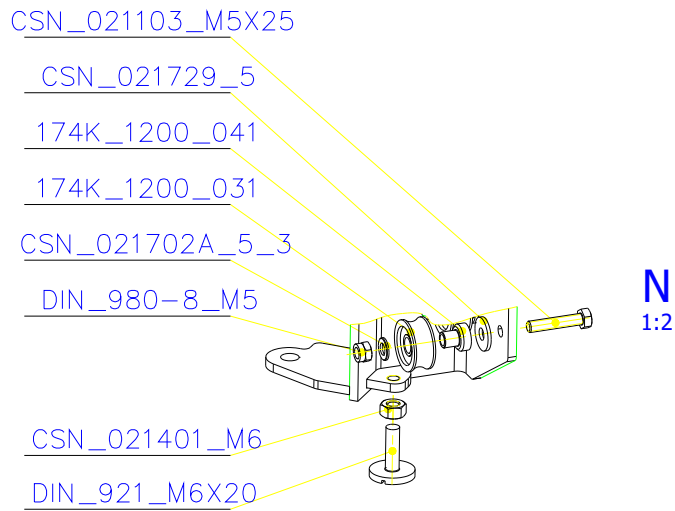

SCAN 5004 FL

SPARE PARTS

Spare parts 5004 FL			
Spare part no.	Market name	Scan M3no.	Romotop no.
1	Baffle plate set	50062492	174K_2010_032 + 174K_2010_032
2	Chamotte chamber set FL	50053136	174N_2010_001
3	Handle	50052740	206E_0320_001
4	Front glass 4x651,5x466	50053133	632_999_650_466
5	Side glass 4x393x466	50053134	632_999_393_466
6	Glass sealing 15x4 mm, type 7226/5/0/0 - black	50052730	341_414_015_004
7	Door gasket 15x8 mm, type 84205/6/8/0/0 - black	50052732	341_414_015_008
8	Spray black, 400ml	50053535	-
9	Screw assortment for SC 5000 series	12061534	-

SCAN 5004 FL

SPARE PARTS

SCAN 5004 FL

SPARE PARTS

SCAN 5004 FL

SPARE PARTS

SCAN 5004 FL

SPARE PARTS

SCAN 5004 FL

SPARE PARTS

SCAN 5004 FL

SPARE PARTS

SCAN 5004 FL

SPARE PARTS