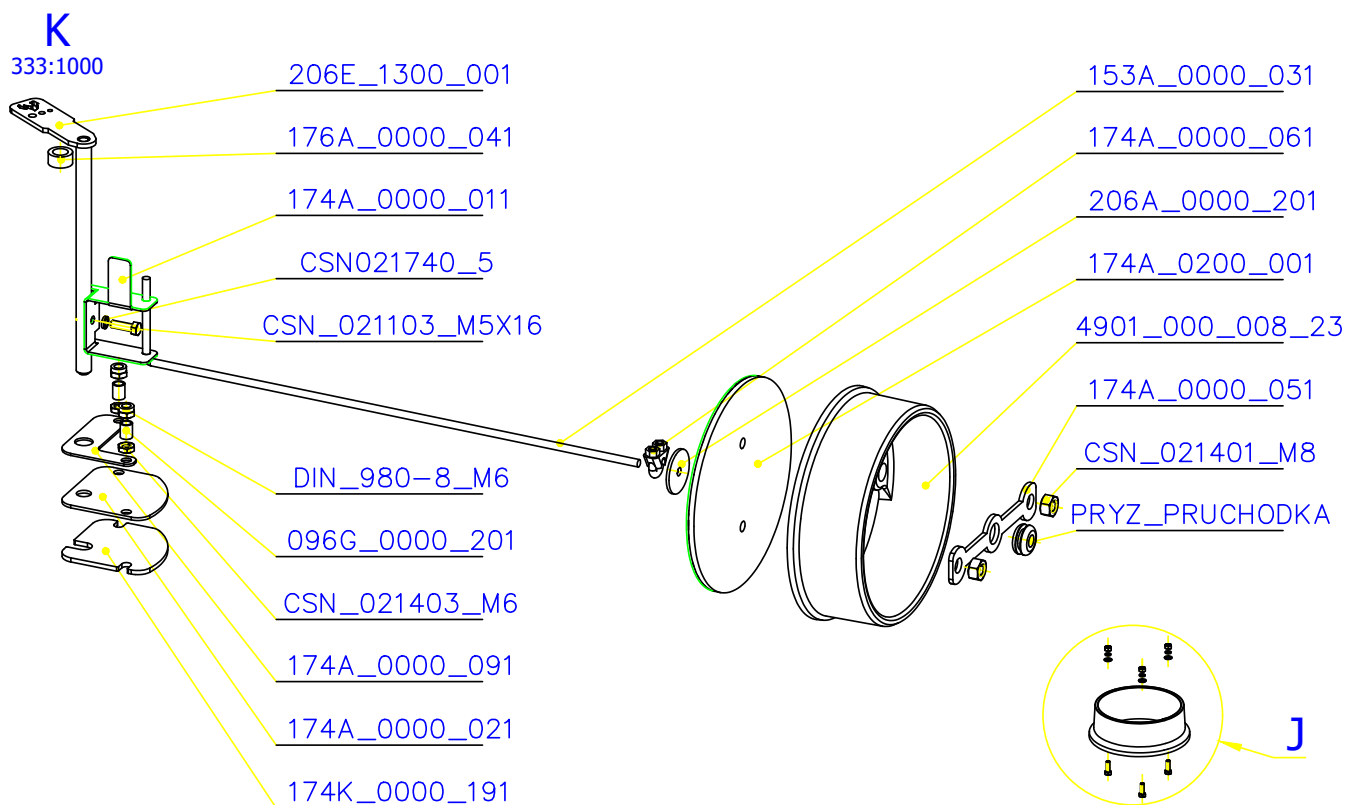

SCAN 5004 FRL

SPARE PARTS

Spare parts 5004 FRL			
Spare part no.	Market name	Scan M3no.	Romotop no.
1	Baffle plate set	50062491	153A_2010_042 + 153A_2010_102
2	Chamotte chamber set FRL	50052737	153A_2010_001
3	Handle	50055080	206E_0320_001
4	Front Glass 4x463x652	50052728	632_999_463_652
5	Side Glass 4x301x463	50052727	632_999_301_463
6	Glass sealing 15x4 mm, type 7226/5/0/0 - black	50052729	341_414_015_004
7	Door gasket 15x8 mm, type 84205/6/8/0/0 - black	50052731	341_414_015_008
8	Spray black, 400ml	50053535	-
9	Screw assortment for SC 5000 series	12061534	-

SCAN 5004 FRL

SPARE PARTS

A
2:5

DIN_921_M6X20

CSN_021401_M6

B
2:5

DIN_7991_M4X8

025G_0000_072

D7500DM5X10_SW_VZ

153A_0500_002

153A_0000_082

SCAN 5004 FRL

SPARE PARTS

SCAN 5004 FRL

SPARE PARTS

SCAN 5004 FRL

SPARE PARTS

SCAN 5004 FRL

SPARE PARTS

SCAN 5004 FRL

SPARE PARTS

SCAN 5004 FRL

SPARE PARTS

SCAN 5004 FRL