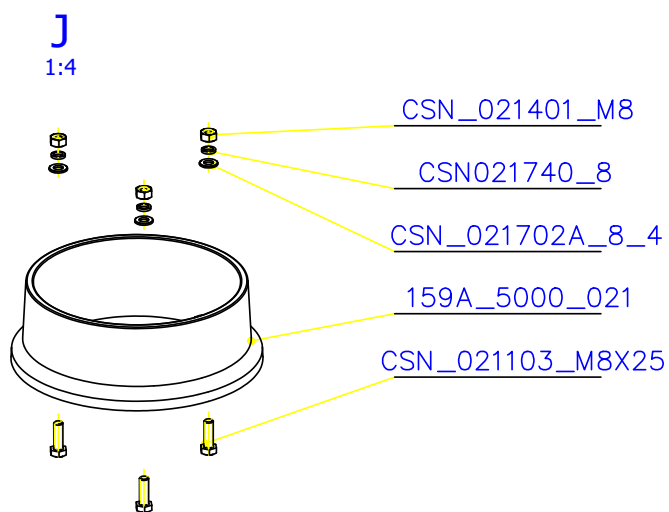

SCAN 5004 FRL

SPARE PARTS

Spare parts 5004 FRL			
Spare part no.	Market name	Scan M3no.	Romotop no.
1	Baffle plate set	50062491	153A_2010_042 + 153A_2010_102
2	Chamotte chamber set FRL	50052737	153A_2010_001
3	Handle	50055080	206E_0320_001
4	Front Glass 4x463x652	50052728	632_999_463_652
5	Side Glass 4x301x463	50052727	632_999_301_463
6	Glass sealing 15x4 mm, type 7226/5/0/0 - black	50052729	341_414_015_004
7	Door gasket 15x8 mm, type 84205/6/8/0/0 - black	50052731	341_414_015_008
8	Spray black, 400ml	50053535	-
9	Screw assortment for SC 5000 series	12061534	-

SCAN 5004 FRL

SPARE PARTS

A
2:5

DIN_921_M6X20

CSN_021401_M6

B
2:5

DIN_7991_M4X8

025G_0000_072

D7500DM5X10_SW_VZ

153A_0500_002

153A_0000_082

SCAN 5004 FRL

SPARE PARTS

SCAN 5004 FRL

SPARE PARTS

SCAN 5004 FRL

SPARE PARTS

SCAN 5004 FRL

SPARE PARTS

SCAN 5004 FRL

SPARE PARTS

SCAN 5004 FRL

SPARE PARTS

SCAN 5004 FRL