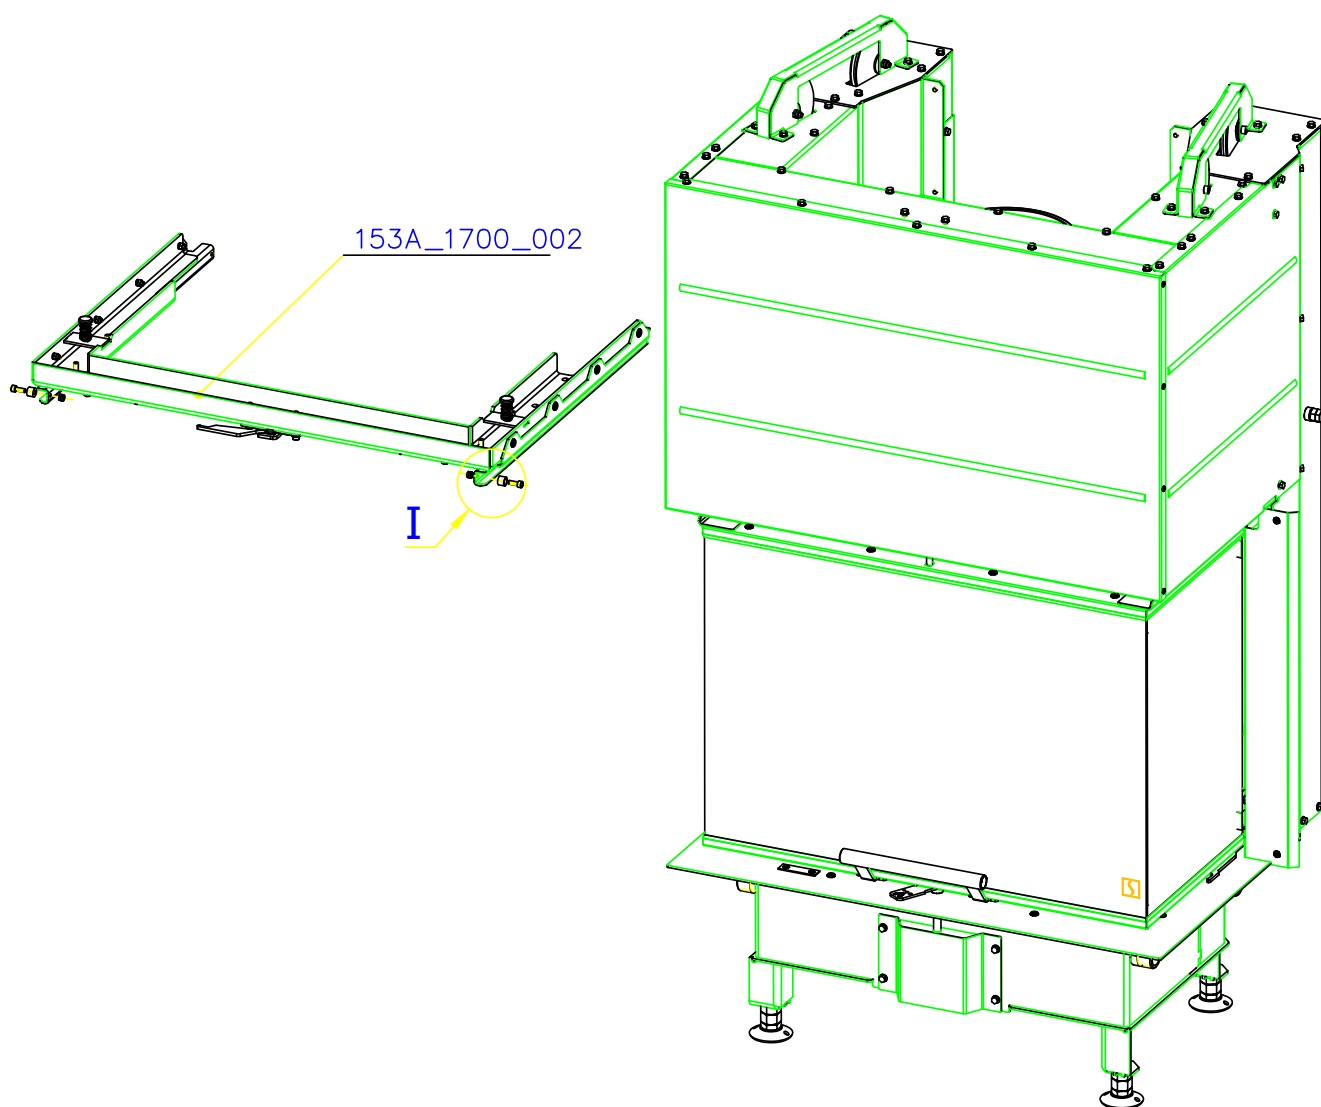

SCAN 5004 FRL

SPARE PARTS

Spare parts 5004 FRL			
Spare part no.	Market name	Scan M3no.	Romotop no.
1	Baffle plate set	50062491	153A_2010_042 + 153A_2010_102
2	Chamotte chamber set FRL	50052737	153A_2010_001
3	Handle	50055080	206E_0320_001
4	Front Glass 4x463x652	50052728	632_999_463_652
5	Side Glass 4x301x463	50052727	632_999_301_463
6	Glass sealing 15x4 mm, type 7226/5/0/0 - black	50052729	341_414_015_004
7	Door gasket 15x8 mm, type 84205/6/8/0/0 - black	50052731	341_414_015_008
8	Spray black, 400ml	50053535	-
9	Screw assortment for SC 5000 series	12061534	-

D7500DM5X10_SW_VZ

153A_0500_002

153A_0000_082

SCAN 5004 FRL

SPARE PARTS

SCAN 5004 FRL

SPARE PARTS

SCAN 5004 FRL

SPARE PARTS

SCAN 5004 FRL

SPARE PARTS

SCAN 5004 FRL

SPARE PARTS

SCAN 5004 FRL

SPARE PARTS

SCAN 5004 FRL

SPARE PARTS

- 153A_0340_001
 - 174E_0000_141
 - CSN_021729_5
 - CSN_021103_M5X18
- W
1:2

- 153B_0300_081
 - 153B_0300_101
 - 153B_0300_092
 - BN_11252_M5X8
 - BN_11252_M4X12
 - D7991_M5X12
- W
- 3

SCAN 5004 FRL