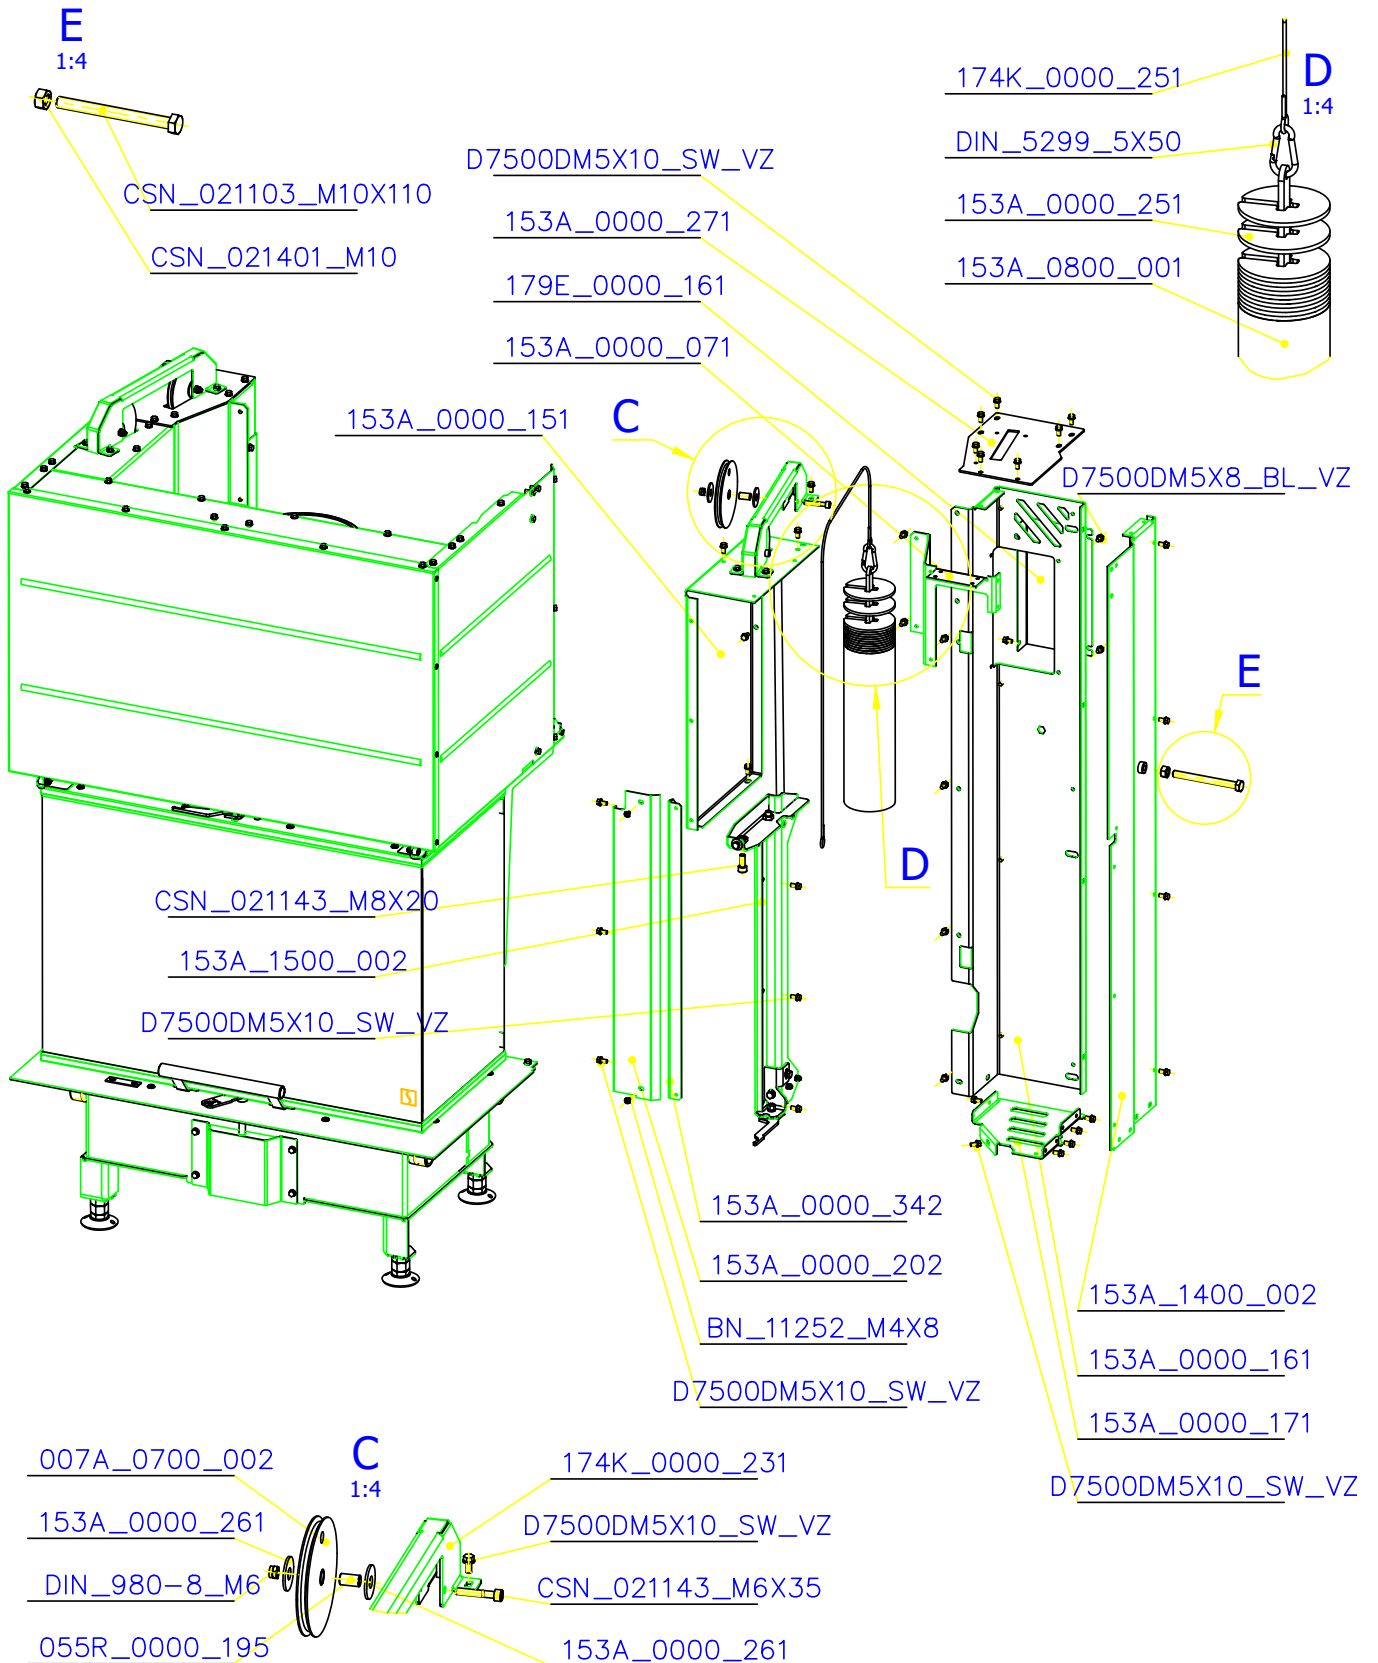

SCAN 5004 FRL

SPARE PARTS