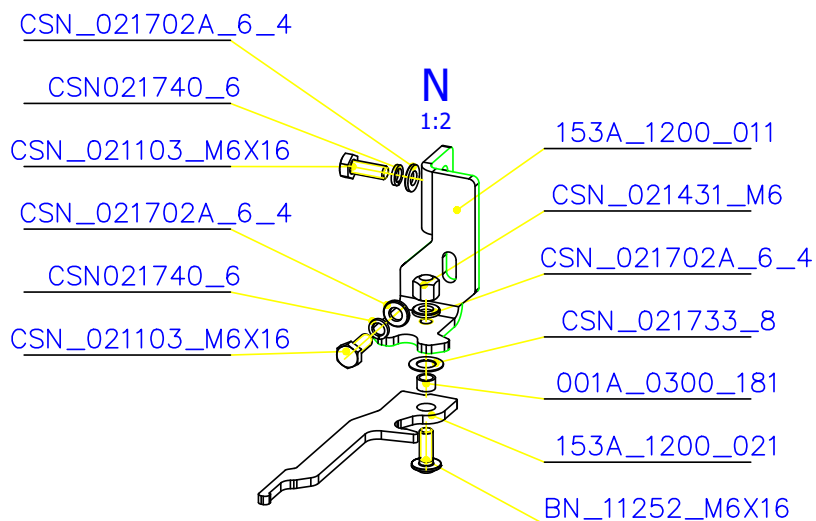

SCAN 5004 FRL

SPARE PARTS

Spare parts 5004 FRL			
Spare part no.	Market name	Scan M3no.	Romotop no.
1	Baffle plate set	50062491	153A_2010_042 + 153A_2010_102
2	Chamotte chamber set FRL	50052737	153A_2010_001
3	Handle	50055080	206E_0320_001
4	Front Glass 4x463x652	50052728	632_999_463_652
5	Side Glass 4x301x463	50052727	632_999_301_463
6	Glass sealing 15x4 mm, type 7226/5/0/0 - black	50052729	341_414_015_004
7	Door gasket 15x8 mm, type 84205/6/8/0/0 - black	50052731	341_414_015_008
8	Spray black, 400ml	50053535	-
9	Screw assortment for SC 5000 series	12061534	-

SCAN 5004 FRL

SPARE PARTS

A
2:5

DIN_921_M6X20

CSN_021401_M6

B
2:5

DIN_7991_M4X8

025G_0000_072

SPARE PARTS

SCAN 5004 FRL

SPARE PARTS

SCAN 5004 FRL

SPARE PARTS

SCAN 5004 FRL

SPARE PARTS

SCAN 5004 FRL

SPARE PARTS

- 153A_0340_001
 - 174E_0000_141
 - CSN_021729_5
 - CSN_021103_M5X18
- W
1:2

- 153B_0300_081
 - 153B_0300_101
 - 153B_0300_092
 - BN_11252_M5X8
 - BN_11252_M4X12
 - D7991_M5X12
- W
- 3

SCAN 5004 FRL