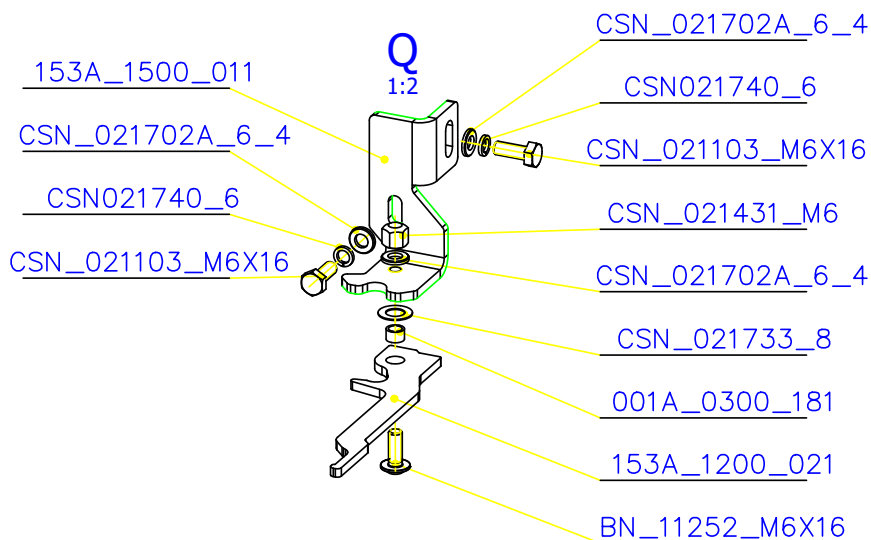

SCAN 5004 FRL

SPARE PARTS