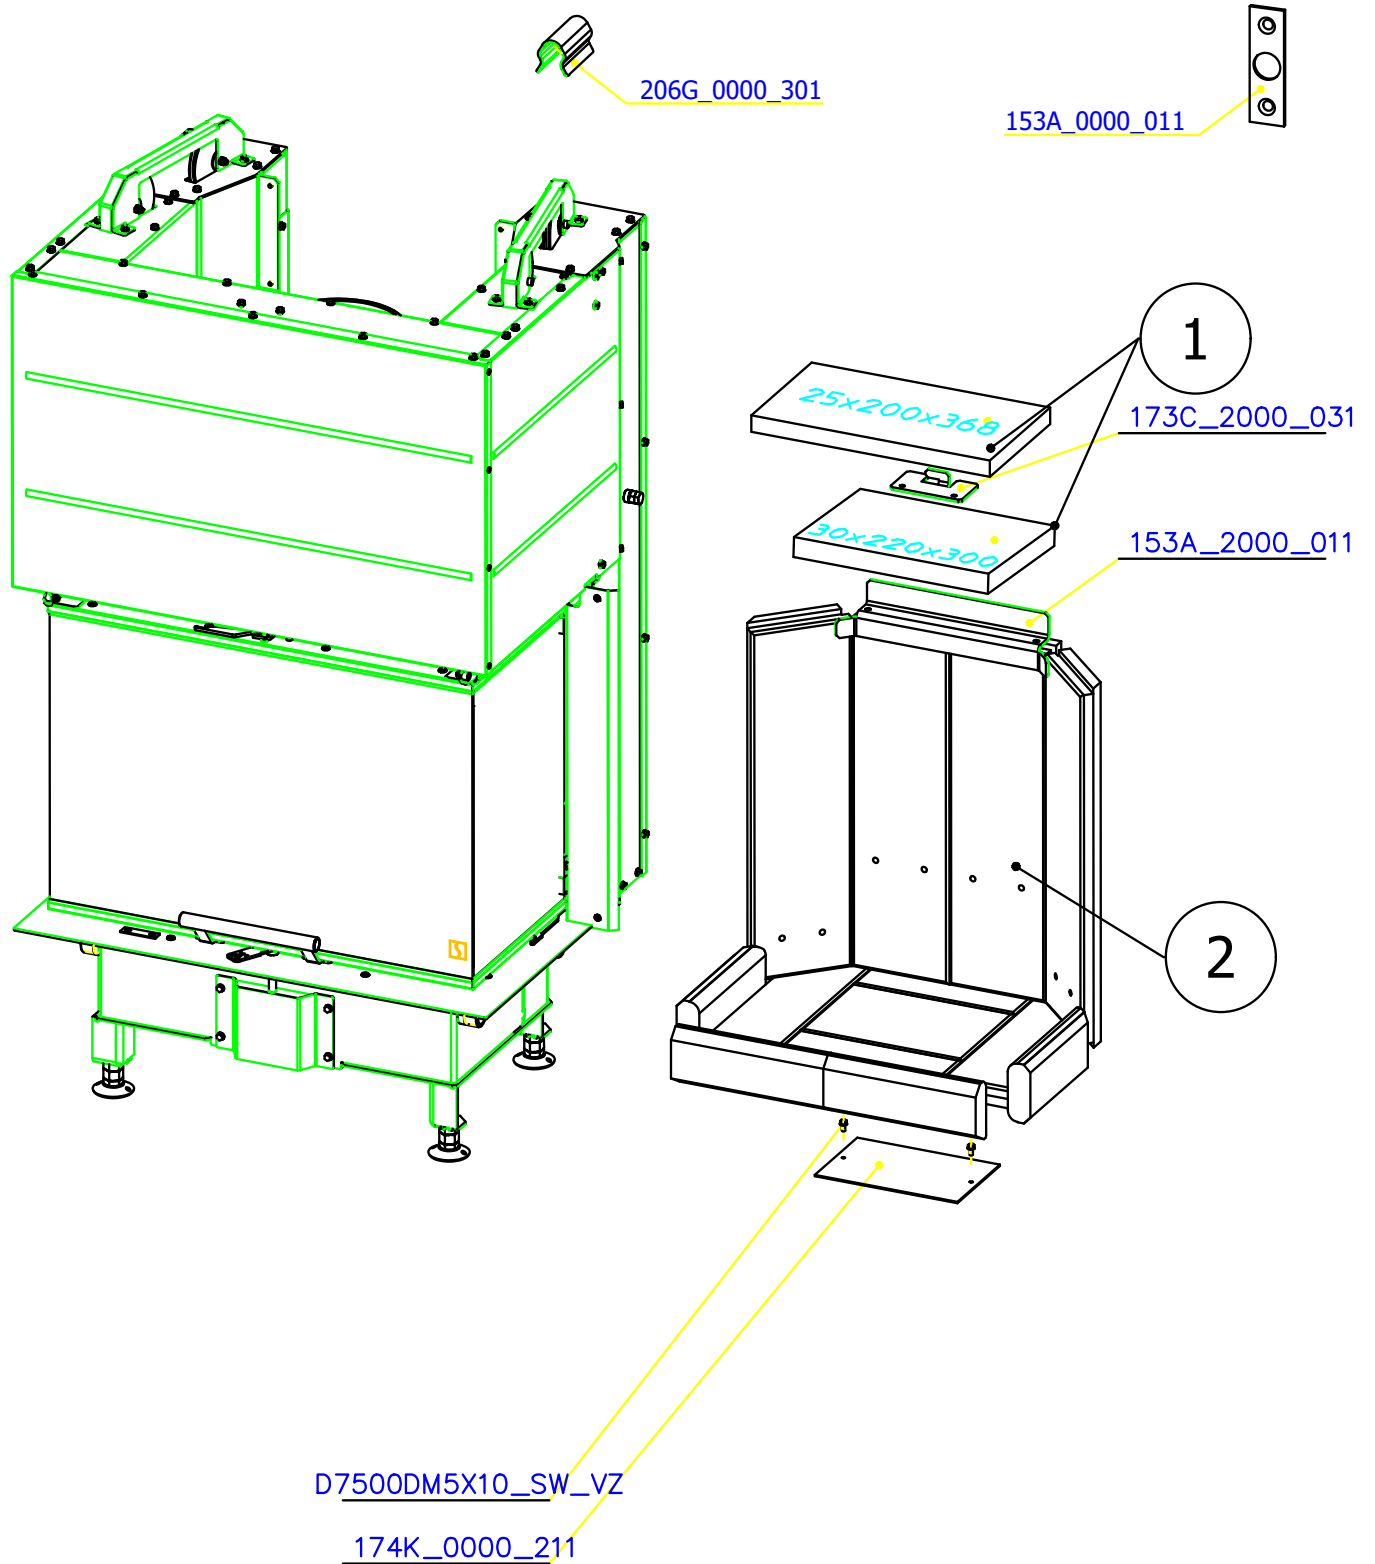

SCAN 5004 FRL

SPARE PARTS

Spare parts 5004 FRL			
Spare part no.	Market name	Scan M3no.	Romotop no.
1	Baffle plate set	50062491	153A_2010_042 + 153A_2010_102
2	Chamotte chamber set FRL	50052737	153A_2010_001
3	Handle	50055080	206E_0320_001
4	Front Glass 4x463x652	50052728	632_999_463_652
5	Side Glass 4x301x463	50052727	632_999_301_463
6	Glass sealing 15x4 mm, type 7226/5/0/0 - black	50052729	341_414_015_004
7	Door gasket 15x8 mm, type 84205/6/8/0/0 - black	50052731	341_414_015_008
8	Spray black, 400ml	50053535	-
9	Screw assortment for SC 5000 series	12061534	-

SPARE PARTS

SCAN 5004 FRL

SPARE PARTS

SCAN 5004 FRL

SPARE PARTS

SCAN 5004 FRL

SPARE PARTS

SCAN 5004 FRL

SPARE PARTS

- 153A_0340_001
 - 174E_0000_141
 - CSN_021729_5
 - CSN_021103_M5X18
- W
1:2

- 153B_0300_081
 - 153B_0300_101
 - 153B_0300_092
 - BN_11252_M5X8
 - BN_11252_M4X12
 - D7991_M5X12
- W
- 3

SCAN 5004 FRL