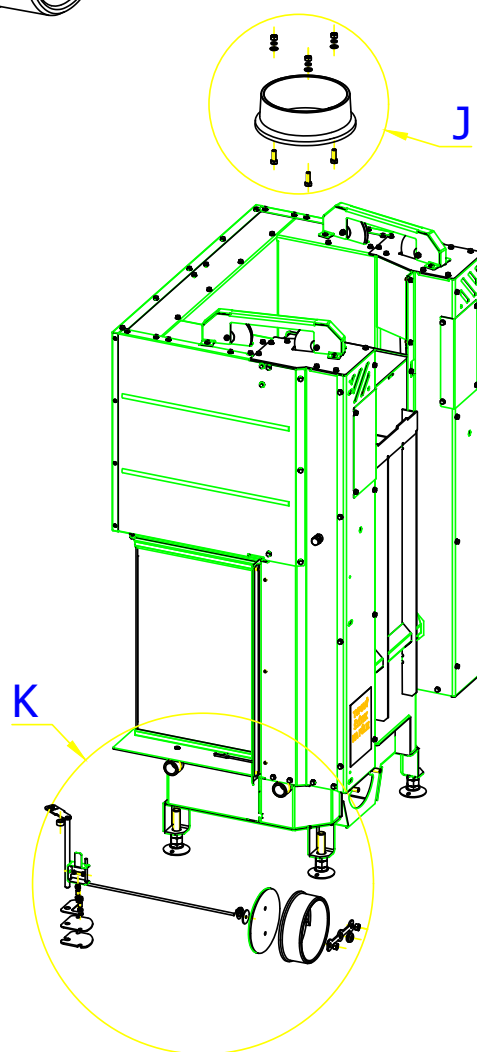

SCAN 5004 FRL

SPARE PARTS