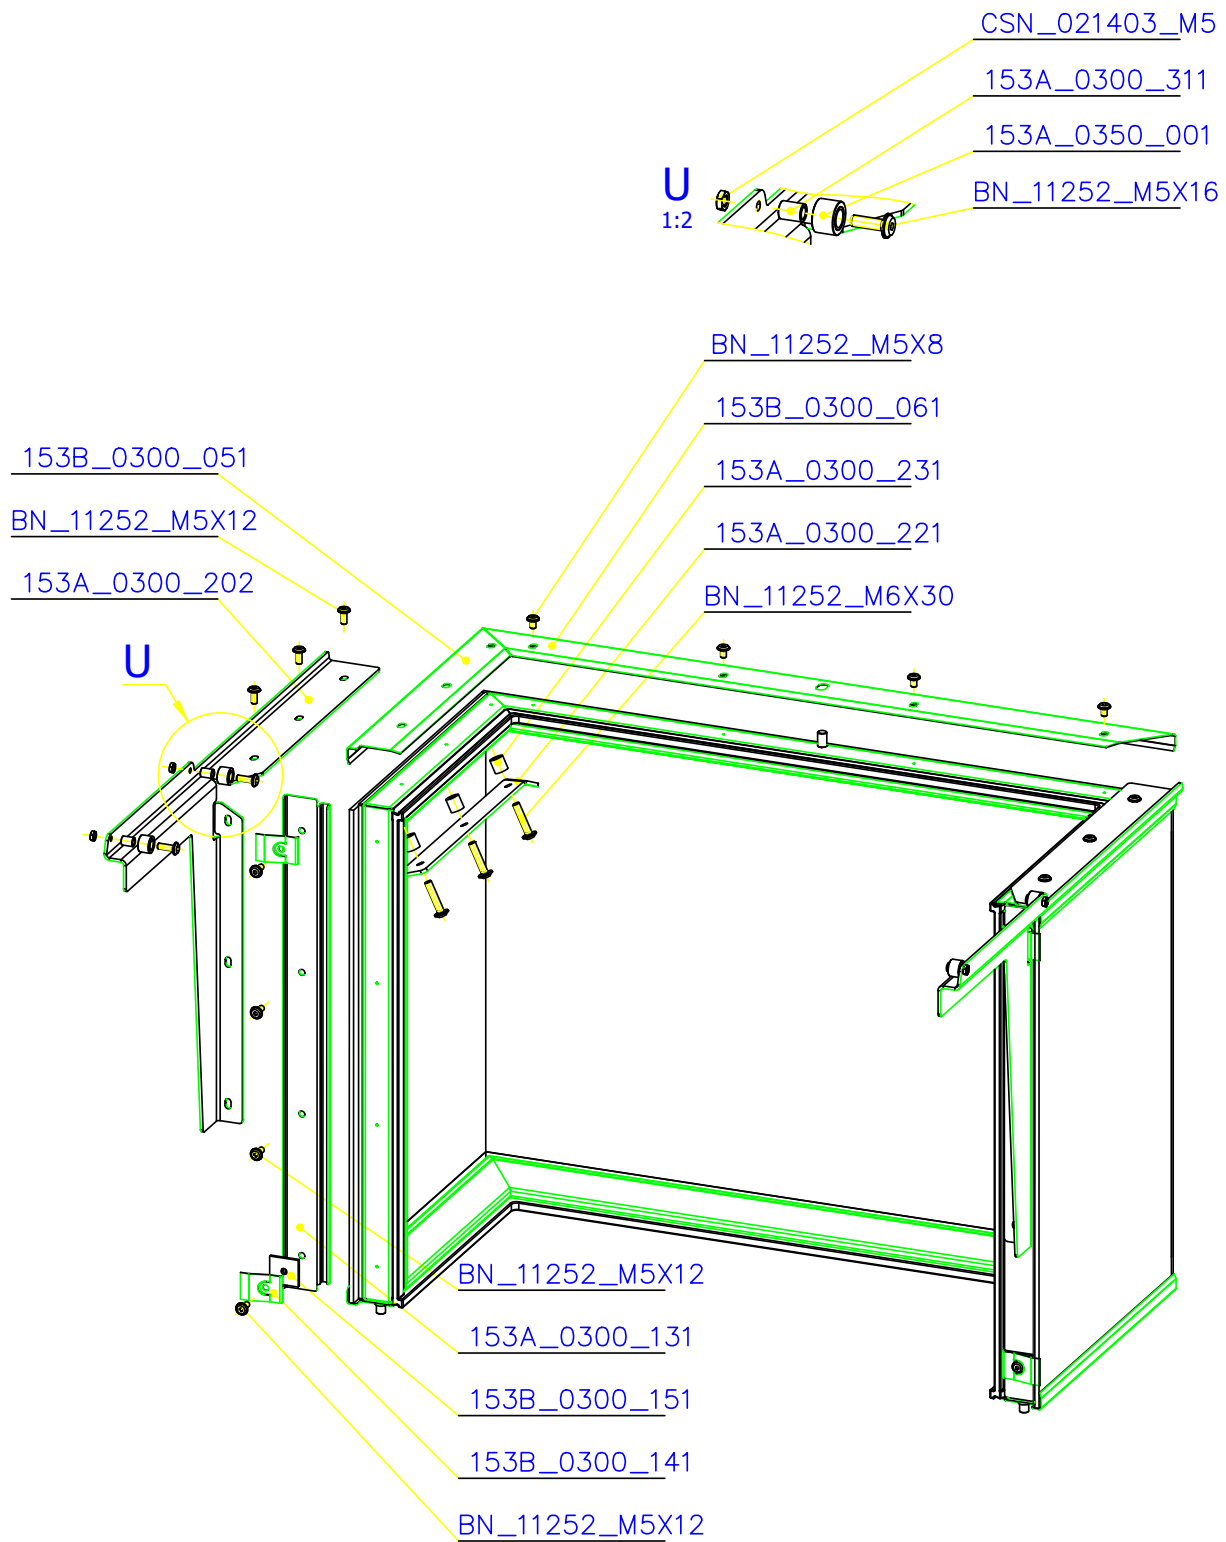

SCAN 5004 FRL

SPARE PARTS

Spare parts 5004 FRL			
Spare part no.	Market name	Scan M3no.	Romotop no.
1	Baffle plate set	50062491	153A_2010_042 + 153A_2010_102
2	Chamotte chamber set FRL	50052737	153A_2010_001
3	Handle	50055080	206E_0320_001
4	Front Glass 4x463x652	50052728	632_999_463_652
5	Side Glass 4x301x463	50052727	632_999_301_463
6	Glass sealing 15x4 mm, type 7226/5/0/0 - black	50052729	341_414_015_004
7	Door gasket 15x8 mm, type 84205/6/8/0/0 - black	50052731	341_414_015_008
8	Spray black, 400ml	50053535	-
9	Screw assortment for SC 5000 series	12061534	-

SPARE PARTS

SCAN 5004 FRL

SPARE PARTS

SCAN 5004 FRL

SPARE PARTS

SCAN 5004 FRL

SPARE PARTS

SCAN 5004 FRL

SPARE PARTS

- 153A_0340_001
 - 174E_0000_141
 - CSN_021729_5
 - CSN_021103_M5X18
- W
1:2

- 153B_0300_081
 - 153B_0300_101
 - 153B_0300_092
 - BN_11252_M5X8
 - BN_11252_M4X12
 - D7991_M5X12
- W
- 3

SCAN 5004 FRL