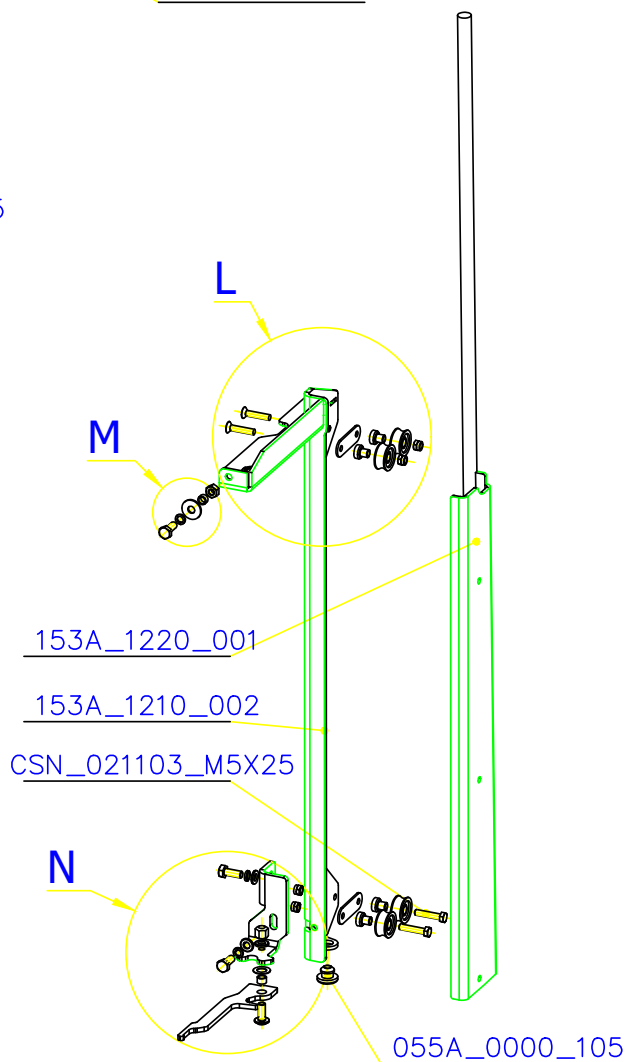

SCAN 5004 FRL

SPARE PARTS

Spare parts 5004 FRL			
Spare part no.	Market name	Scan M3no.	Romotop no.
1	Baffle plate set	50062491	153A_2010_042 + 153A_2010_102
2	Chamotte chamber set FRL	50052737	153A_2010_001
3	Handle	50055080	206E_0320_001
4	Front Glass 4x463x652	50052728	632_999_463_652
5	Side Glass 4x301x463	50052727	632_999_301_463
6	Glass sealing 15x4 mm, type 7226/5/0/0 - black	50052729	341_414_015_004
7	Door gasket 15x8 mm, type 84205/6/8/0/0 - black	50052731	341_414_015_008
8	Spray black, 400ml	50053535	-
9	Screw assortment for SC 5000 series	12061534	-

SCAN 5004 FRL

SPARE PARTS

A
2:5

DIN_921_M6X20

CSN_021401_M6

B
2:5

DIN_7991_M4X8

025G_0000_072

SPARE PARTS

SCAN 5004 FRL

SPARE PARTS

SCAN 5004 FRL

SPARE PARTS

SCAN 5004 FRL

SPARE PARTS

SCAN 5004 FRL

SPARE PARTS

- 153A_0340_001
 - 174E_0000_141
 - CSN_021729_5
 - CSN_021103_M5X18
- W
1:2

- 153B_0300_081
 - 153B_0300_101
 - 153B_0300_092
 - BN_11252_M5X8
 - BN_11252_M4X12
 - D7991_M5X12
- W
- 3

SCAN 5004 FRL