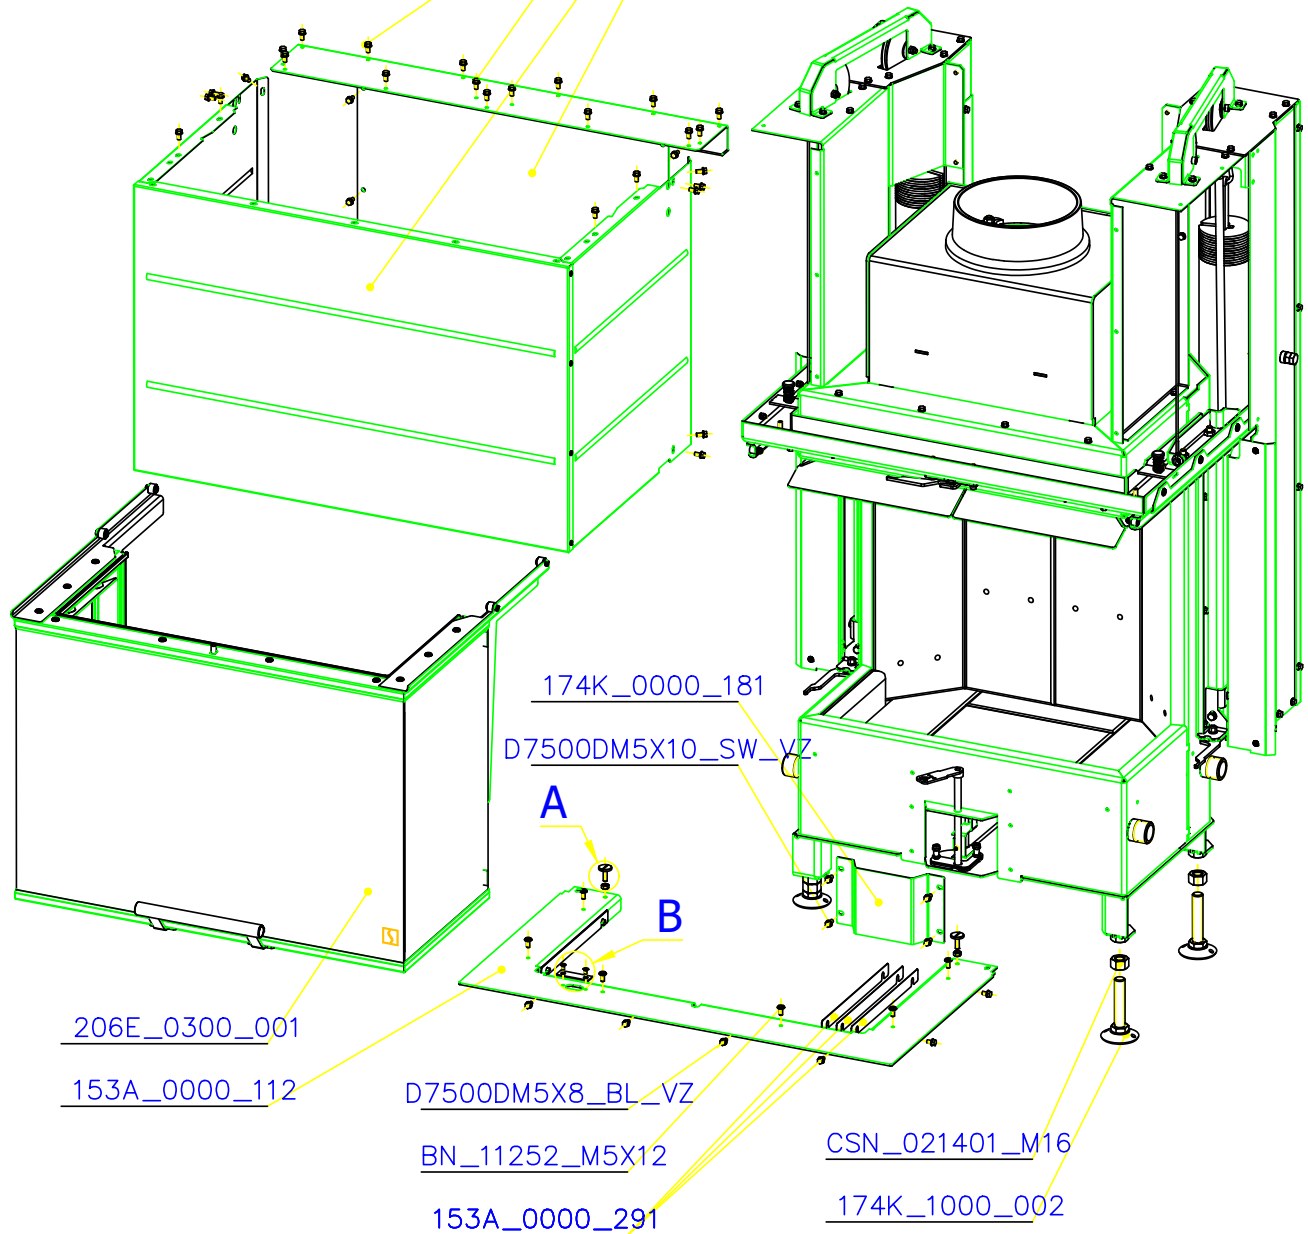

SCAN 5004 FRL

SPARE PARTS

Spare parts 5004 FRL			
Spare part no.	Market name	Scan M3no.	Romotop no.
1	Baffle plate set	50062491	153A_2010_042 + 153A_2010_102
2	Chamotte chamber set FRL	50052737	153A_2010_001
3	Handle	50055080	206E_0320_001
4	Front Glass 4x463x652	50052728	632_999_463_652
5	Side Glass 4x301x463	50052727	632_999_301_463
6	Glass sealing 15x4 mm, type 7226/5/0/0 - black	50052729	341_414_015_004
7	Door gasket 15x8 mm, type 84205/6/8/0/0 - black	50052731	341_414_015_008
8	Spray black, 400ml	50053535	-
9	Screw assortment for SC 5000 series	12061534	-

SCAN 5004 FRL

SPARE PARTS

A
2:5

DIN_921_M6X20

CSN_021401_M6

B
2:5

DIN_7991_M4X8

025G_0000_072

D7500DM5X10_SW_VZ

153A_0500_002

153A_0000_082

SCAN 5004 FRL

SPARE PARTS

SCAN 5004 FRL

SPARE PARTS

SCAN 5004 FRL

SPARE PARTS

- 153A_0340_001
 - 174E_0000_141
 - CSN_021729_5
 - CSN_021103_M5X18
- W
1:2

- 153B_0300_081
 - 153B_0300_101
 - 153B_0300_092
 - BN_11252_M5X8
 - BN_11252_M4X12
 - D7991_M5X12
- W
- 3

SCAN 5004 FRL