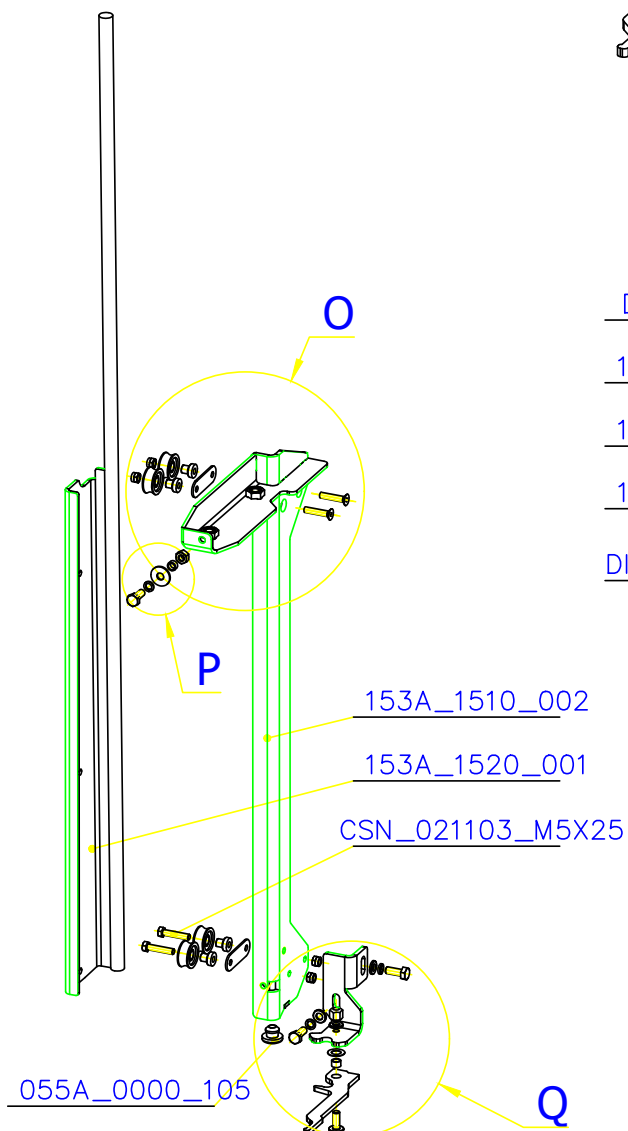

SCAN 5004 FRL

SPARE PARTS