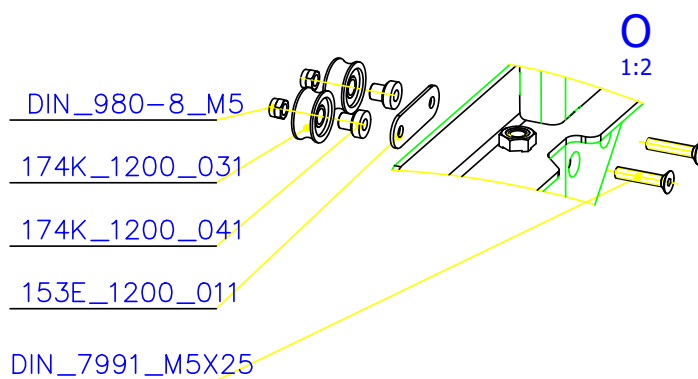

SCAN 5004 FRL

SPARE PARTS

Spare parts 5004 FRL			
Spare part no.	Market name	Scan M3no.	Romotop no.
1	Baffle plate set	50062491	153A_2010_042 + 153A_2010_102
2	Chamotte chamber set FRL	50052737	153A_2010_001
3	Handle	50055080	206E_0320_001
4	Front Glass 4x463x652	50052728	632_999_463_652
5	Side Glass 4x301x463	50052727	632_999_301_463
6	Glass sealing 15x4 mm, type 7226/5/0/0 - black	50052729	341_414_015_004
7	Door gasket 15x8 mm, type 84205/6/8/0/0 - black	50052731	341_414_015_008
8	Spray black, 400ml	50053535	-
9	Screw assortment for SC 5000 series	12061534	-

SCAN 5004 FRL

SPARE PARTS

A
2:5

DIN_921_M6X20

CSN_021401_M6

B
2:5

DIN_7991_M4X8

025G_0000_072

SPARE PARTS

SCAN 5004 FRL

SPARE PARTS

SCAN 5004 FRL

SPARE PARTS

SCAN 5004 FRL

SPARE PARTS

SCAN 5004 FRL