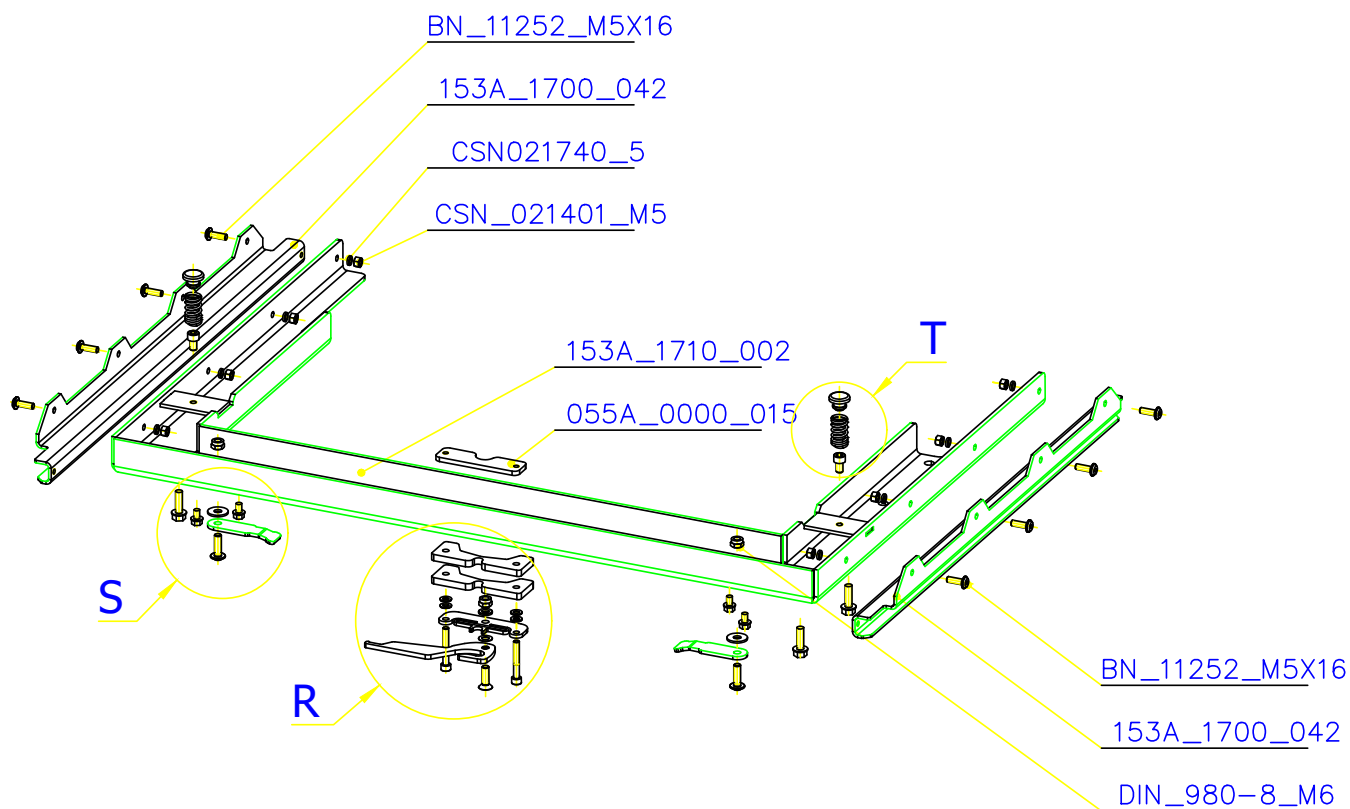

SCAN 5004 FRL

SPARE PARTS

Spare parts 5004 FRL			
Spare part no.	Market name	Scan M3no.	Romotop no.
1	Baffle plate set	50062491	153A_2010_042 + 153A_2010_102
2	Chamotte chamber set FRL	50052737	153A_2010_001
3	Handle	50055080	206E_0320_001
4	Front Glass 4x463x652	50052728	632_999_463_652
5	Side Glass 4x301x463	50052727	632_999_301_463
6	Glass sealing 15x4 mm, type 7226/5/0/0 - black	50052729	341_414_015_004
7	Door gasket 15x8 mm, type 84205/6/8/0/0 - black	50052731	341_414_015_008
8	Spray black, 400ml	50053535	-
9	Screw assortment for SC 5000 series	12061534	-

SPARE PARTS

SCAN 5004 FRL

SPARE PARTS

SCAN 5004 FRL

SPARE PARTS

SCAN 5004 FRL

SPARE PARTS

SCAN 5004 FRL

SPARE PARTS

- 153A_0340_001
 - 174E_0000_141
 - CSN_021729_5
 - CSN_021103_M5X18
- W
1:2

- 153B_0300_081
 - 153B_0300_101
 - 153B_0300_092
 - BN_11252_M5X8
 - BN_11252_M4X12
 - D7991_M5X12
- W
- 3

SCAN 5004 FRL