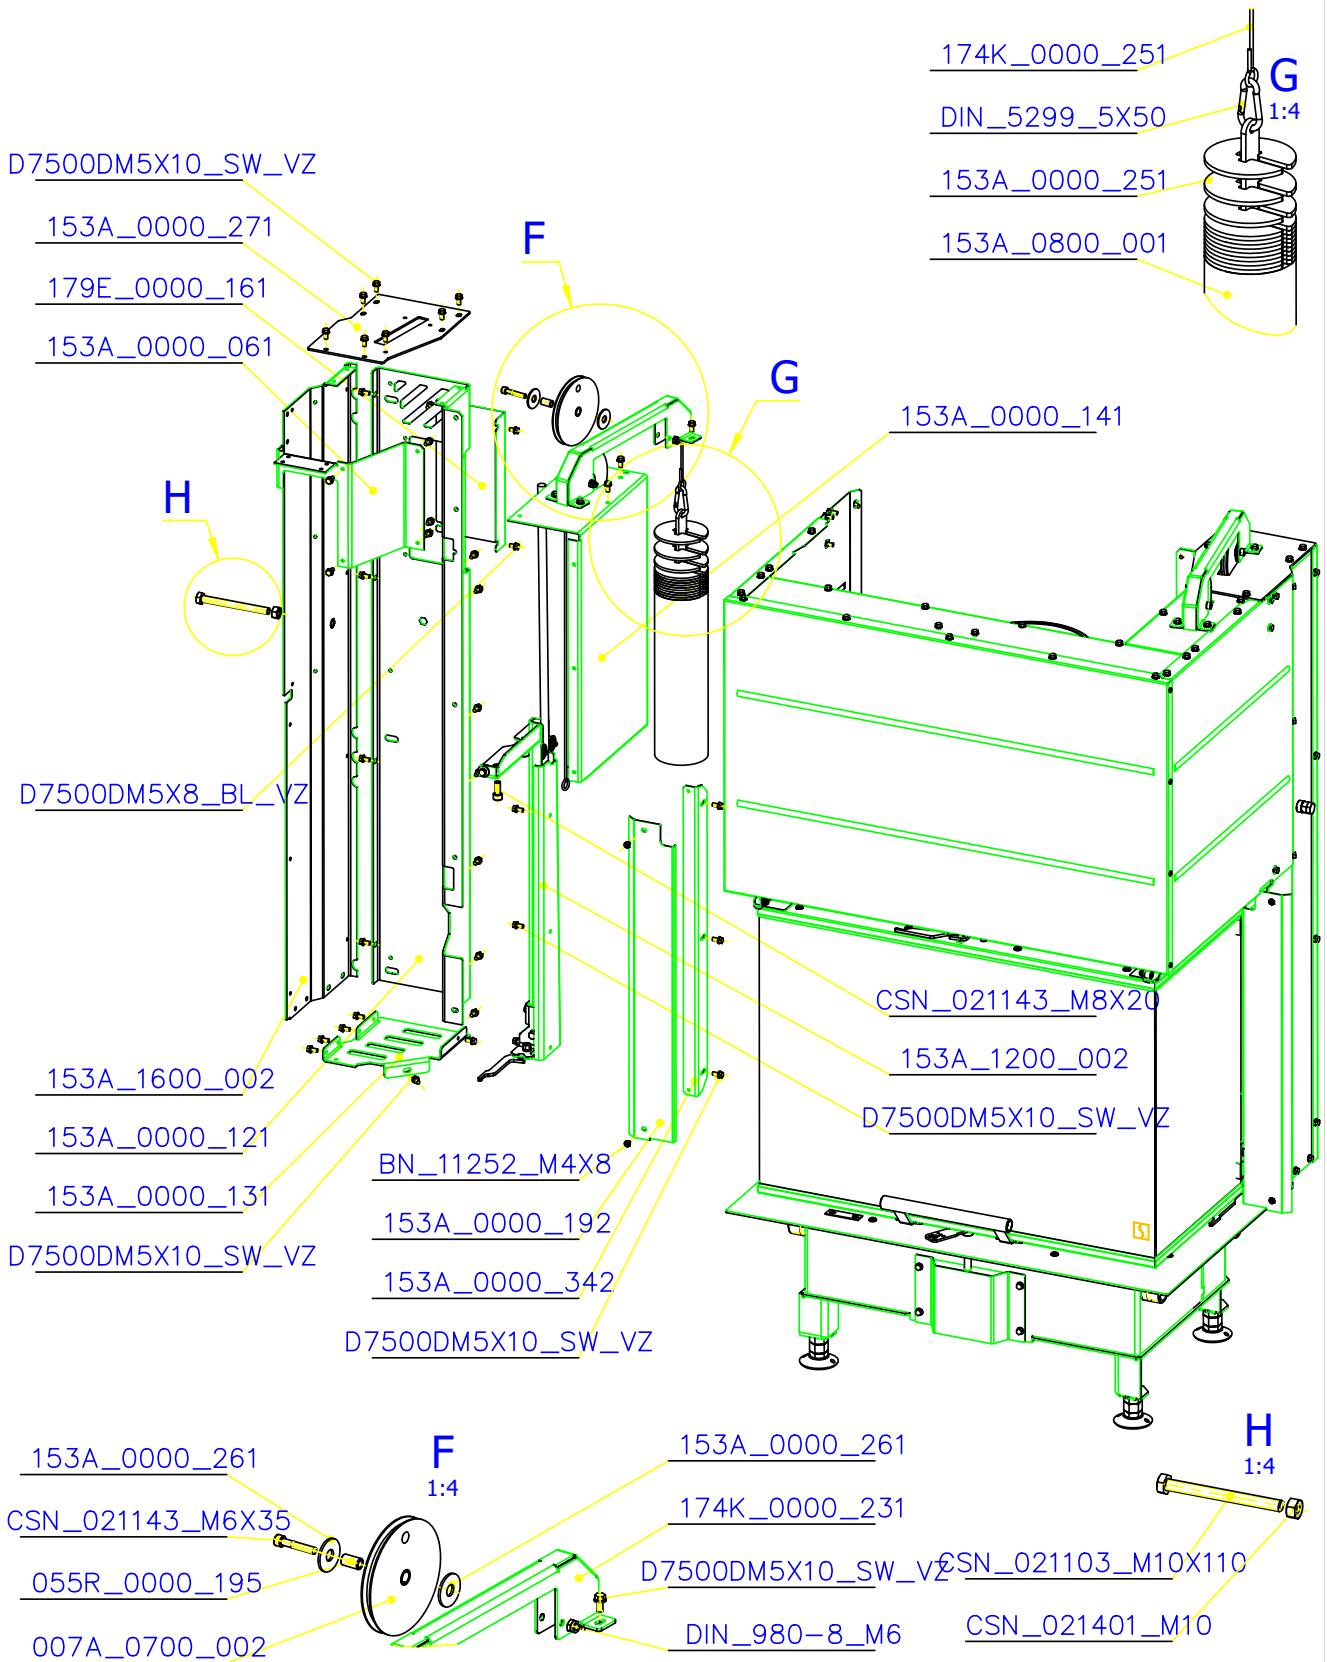

SCAN 5004 FRL

SPARE PARTS

Spare parts 5004 FRL			
Spare part no.	Market name	Scan M3no.	Romotop no.
1	Baffle plate set	50062491	153A_2010_042 + 153A_2010_102
2	Chamotte chamber set FRL	50052737	153A_2010_001
3	Handle	50055080	206E_0320_001
4	Front Glass 4x463x652	50052728	632_999_463_652
5	Side Glass 4x301x463	50052727	632_999_301_463
6	Glass sealing 15x4 mm, type 7226/5/0/0 - black	50052729	341_414_015_004
7	Door gasket 15x8 mm, type 84205/6/8/0/0 - black	50052731	341_414_015_008
8	Spray black, 400ml	50053535	-
9	Screw assortment for SC 5000 series	12061534	-

SCAN 5004 FRL

SPARE PARTS

A
2:5

DIN_921_M6X20

CSN_021401_M6

B
2:5

DIN_7991_M4X8

025G_0000_072

D7500DM5X10_SW_VZ

153A_0500_002

153A_0000_082

SCAN 5004 FRL

SPARE PARTS

SCAN 5004 FRL

SPARE PARTS

SCAN 5004 FRL

SPARE PARTS

- 153A_0340_001
 - 174E_0000_141
 - CSN_021729_5
 - CSN_021103_M5X18
- W
1:2

- 153B_0300_081
 - 153B_0300_101
 - 153B_0300_092
 - BN_11252_M5X8
 - BN_11252_M4X12
 - D7991_M5X12
- W
- 3

SCAN 5004 FRL