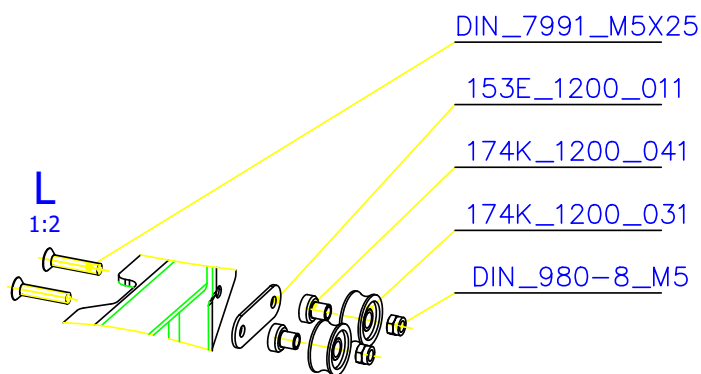

SCAN 5004 FRL

SPARE PARTS

Spare parts 5004 FRL			
Spare part no.	Market name	Scan M3no.	Romotop no.
1	Baffle plate set	50062491	153A_2010_042 + 153A_2010_102
2	Chamotte chamber set FRL	50052737	153A_2010_001
3	Handle	50055080	206E_0320_001
4	Front Glass 4x463x652	50052728	632_999_463_652
5	Side Glass 4x301x463	50052727	632_999_301_463
6	Glass sealing 15x4 mm, type 7226/5/0/0 - black	50052729	341_414_015_004
7	Door gasket 15x8 mm, type 84205/6/8/0/0 - black	50052731	341_414_015_008
8	Spray black, 400ml	50053535	-
9	Screw assortment for SC 5000 series	12061534	-

SCAN 5004 FRL

SPARE PARTS

A
2:5

DIN_921_M6X20

CSN_021401_M6

B
2:5

DIN_7991_M4X8

025G_0000_072

SPARE PARTS

SCAN 5004 FRL

SPARE PARTS

SCAN 5004 FRL

SPARE PARTS

SCAN 5004 FRL

SPARE PARTS

SCAN 5004 FRL