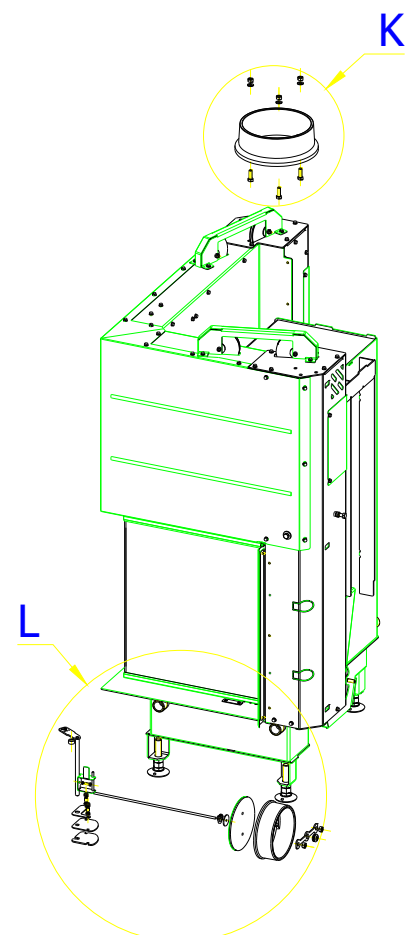

SCAN 5004 FR

SPARE PARTS