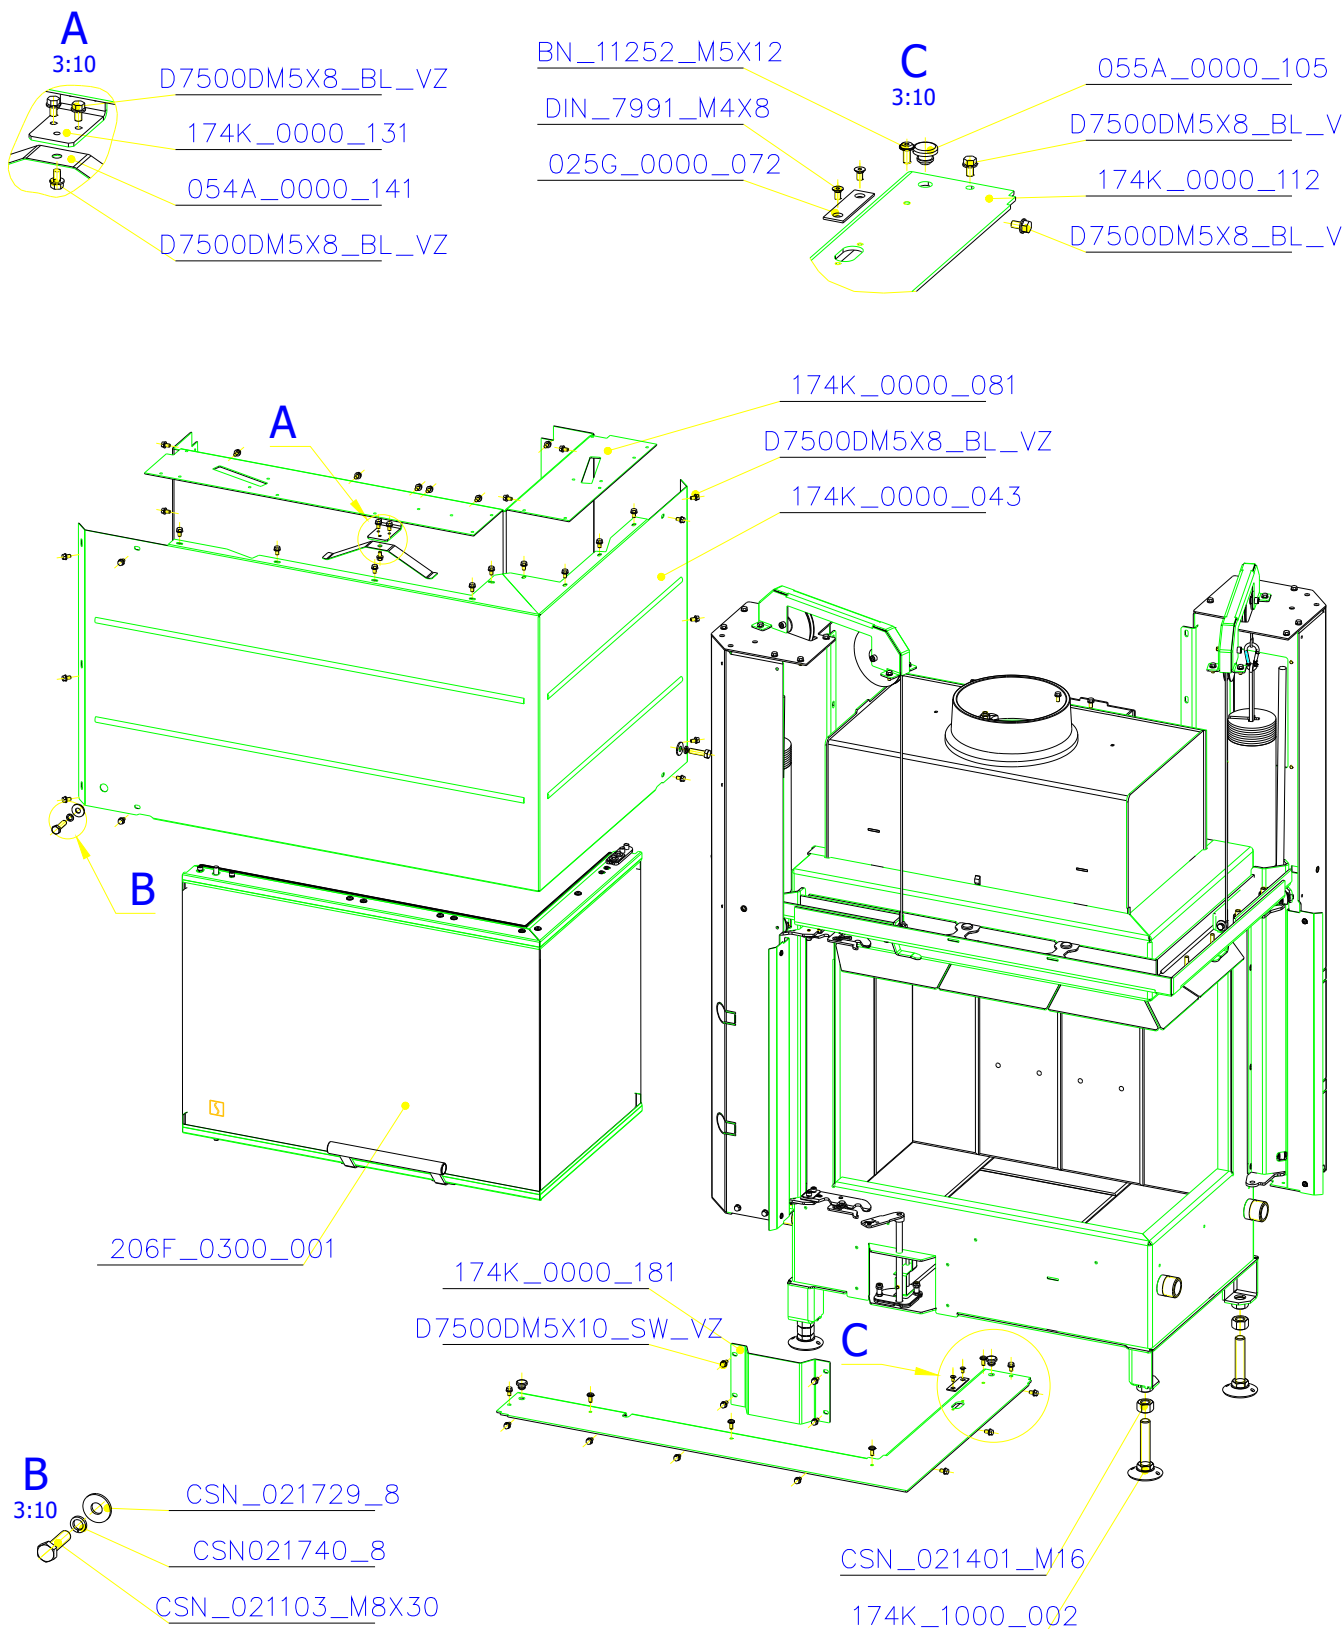

SCAN 5004 FR

SPARE PARTS

Spare parts 5004 FR			
Spare part no.	Market name	Scan M3no.	Romotop no.
1	Baffle plate set	50062492	174K_2010_032 + 174K_2010_032
2	Chamotte chamber set FR	50053137	174K_2010_001
3	Handle	50052740	206E_0320_001
4	Front glass 4x651,5x466	50053133	632_999_650_466
5	Side glass 4x393x466	50053134	632_999_393_466
6	Glass sealing 15x4 mm, type 7226/5/0/0 - black	50052730	341_414_015_004
7	Door gasket 15x8 mm, type 84205/6/8/0/0 - black	50052732	341_414_015_008
8	Spray black, 400 ml	50053535	-
9	Screw assortment for SC 5000 series	12061534	-

SCAN 5004 FR

SPARE PARTS