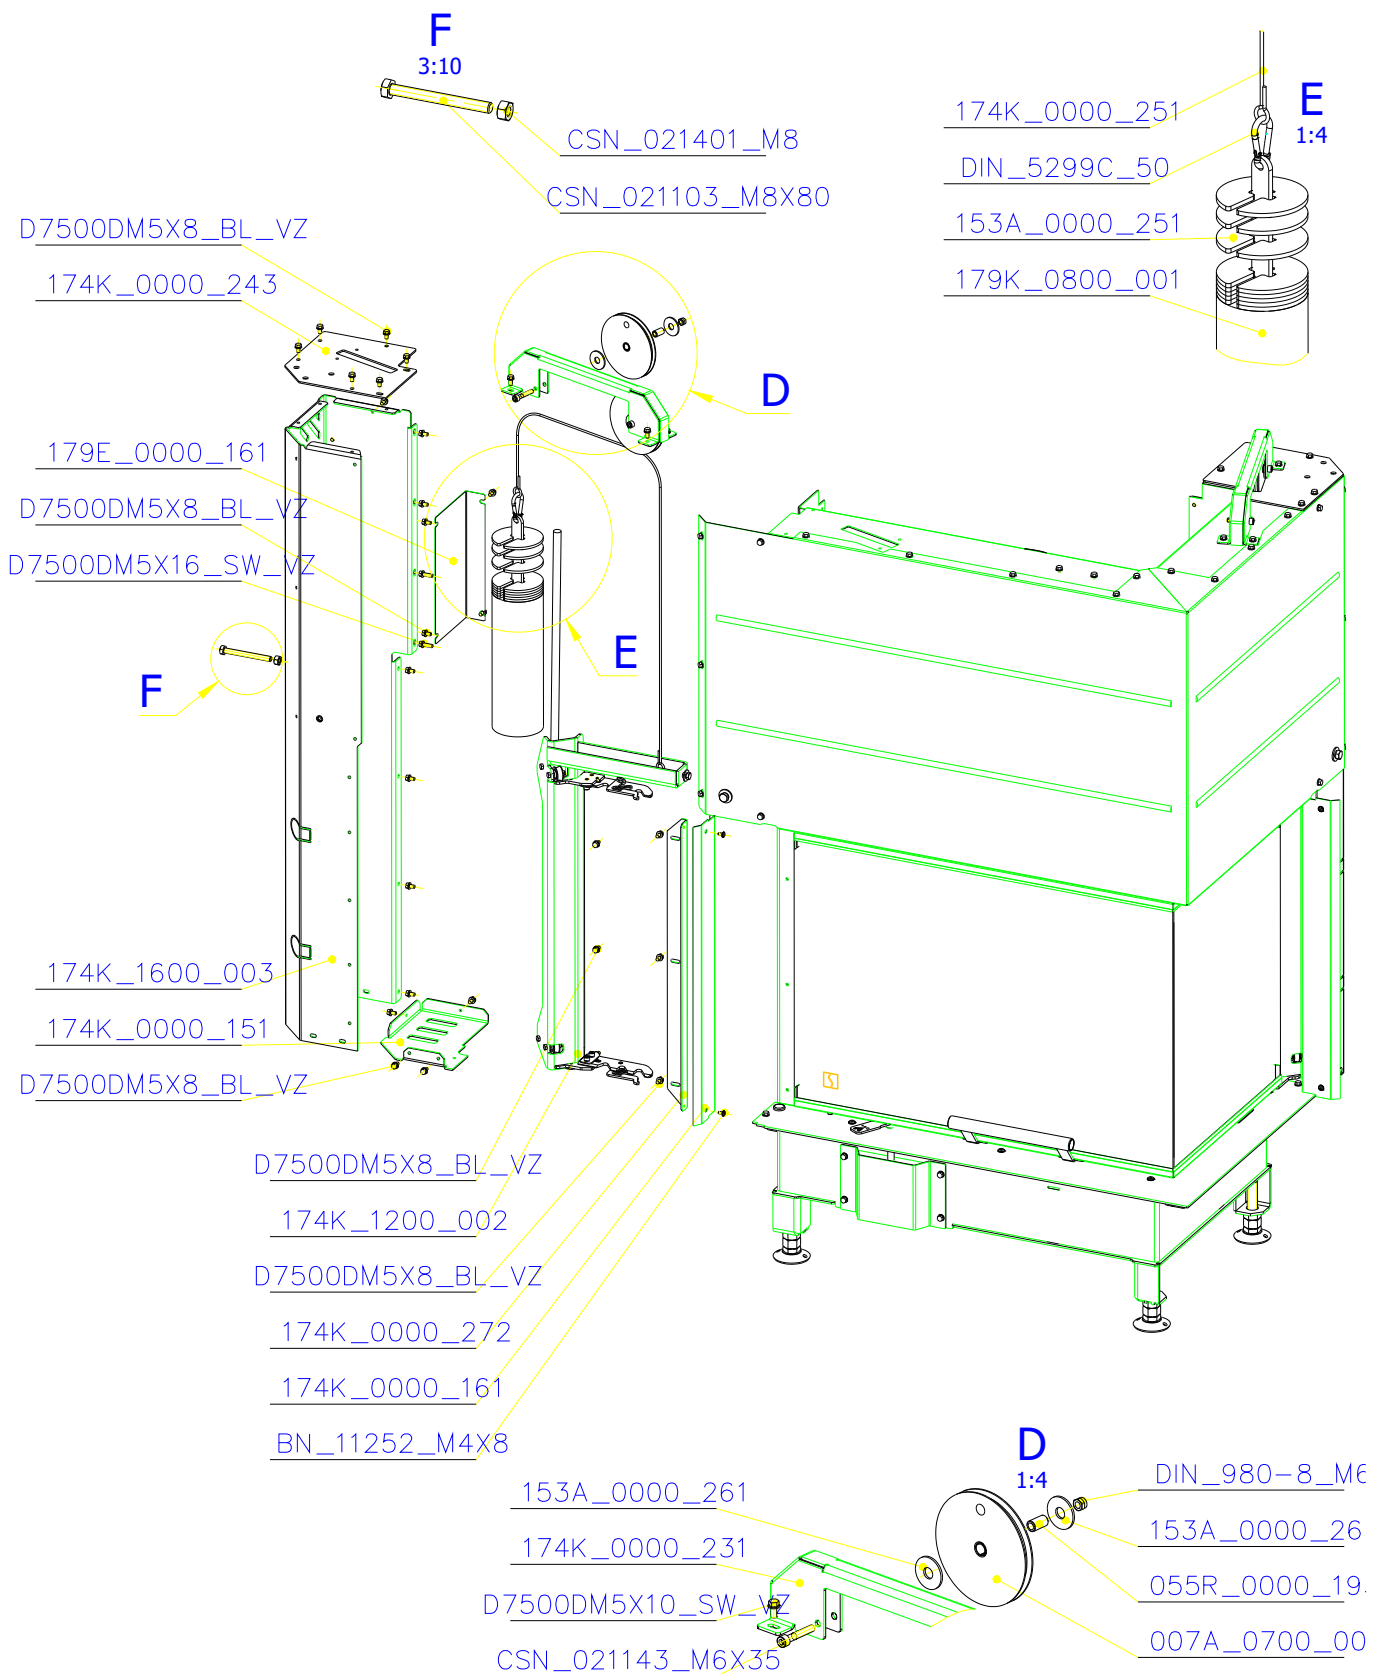

SCAN 5004 FR

SPARE PARTS