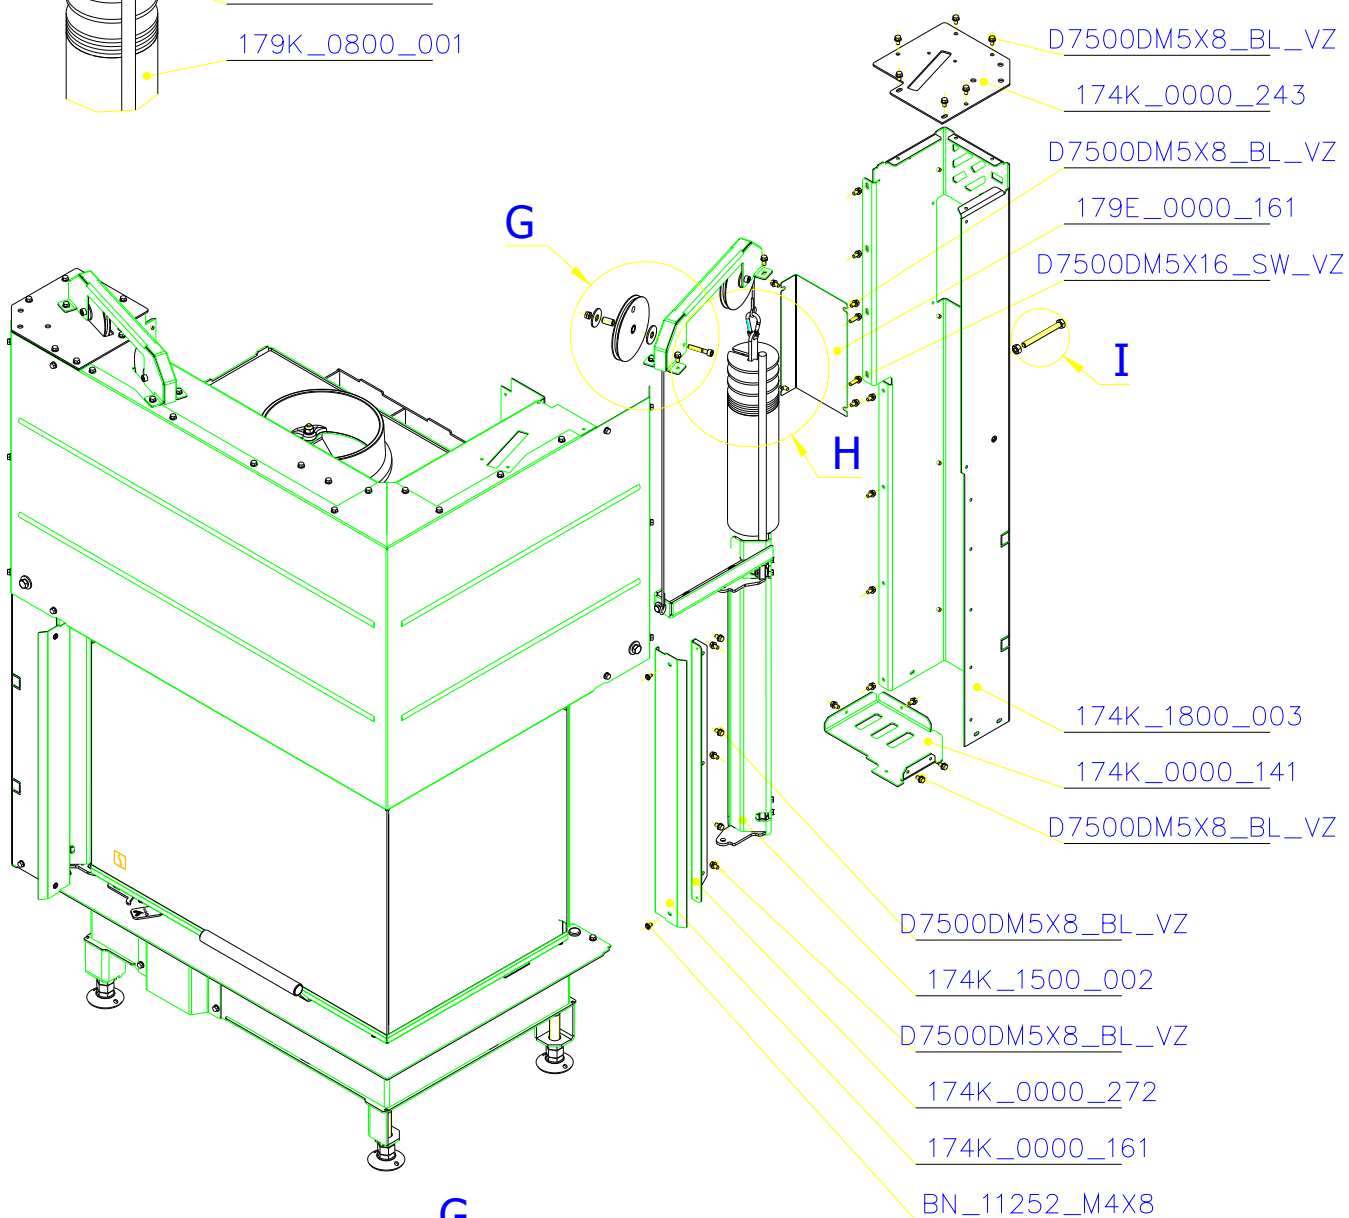

SCAN 5004 FR

SPARE PARTS