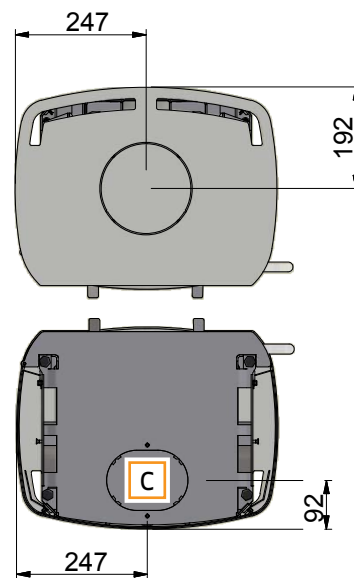

DIMENSION SKETCH SCAN 41-1 AND 41-2

- A** Centre rear outlet
- B** Height to the beginning of the connecting piece at top outlet
- C** Fresh air intake bottom
- D** Fresh air intake at the back of the stove

All measurements are in millimeters