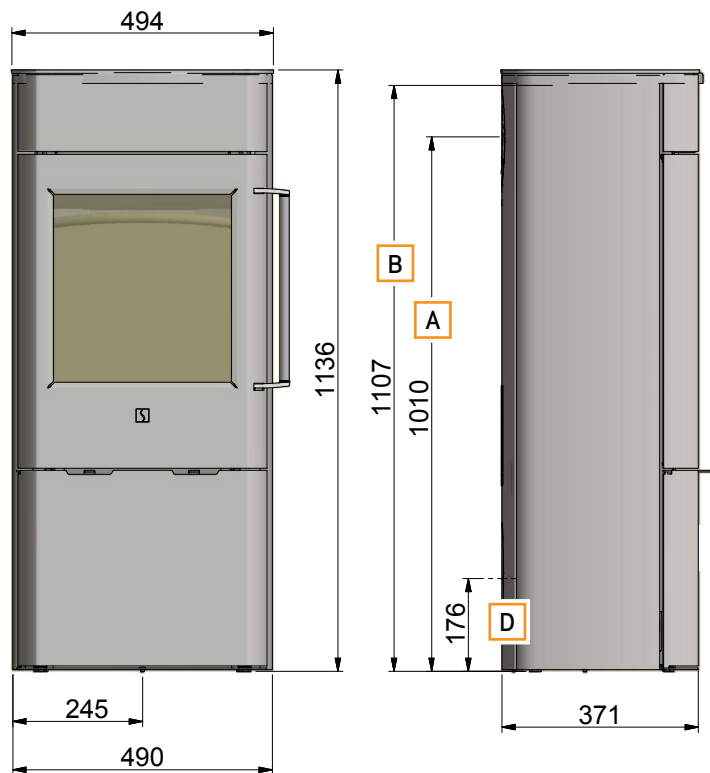

DIMENSION SKETCH SCAN 41-1 AND 41-2

- A** Centre rear outlet
- B** Height to the beginning of the connecting piece at top outlet
- C** Fresh air intake bottom
- D** Fresh air intake at the back of the stove

All measurements are in millimeters