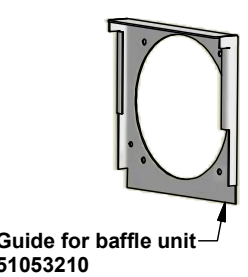

# Scan 1008 - Spare Parts

Burn plate kit, complete  
51053154

Inside, outlet connection piece  
51053167

Outside, outlet connection piece  
51053207

Gasket for flue outlet  
51046849

Screws for outlet pieces  
51053238

Cover for flue outlet  
51046855

Rear cover, complete  
xxxxxxx

Door, Complete  
51053236

Inside cover for burnchamber kit  
51053212

Baffle unit  
51053215

Bauart kit  
51053157

Guide for baffle unit  
51053210

Vertical cover kit, left  
51053160

Glass Gasket  
AL  
51053223

Screw kit  
51053327

Top door list kit  
51053183

Glass list, top or bottom  
51053185

Door gasket (2,7 m.)  
AM  
51053187

Hook  
Incl. Pinol screw  
50006110