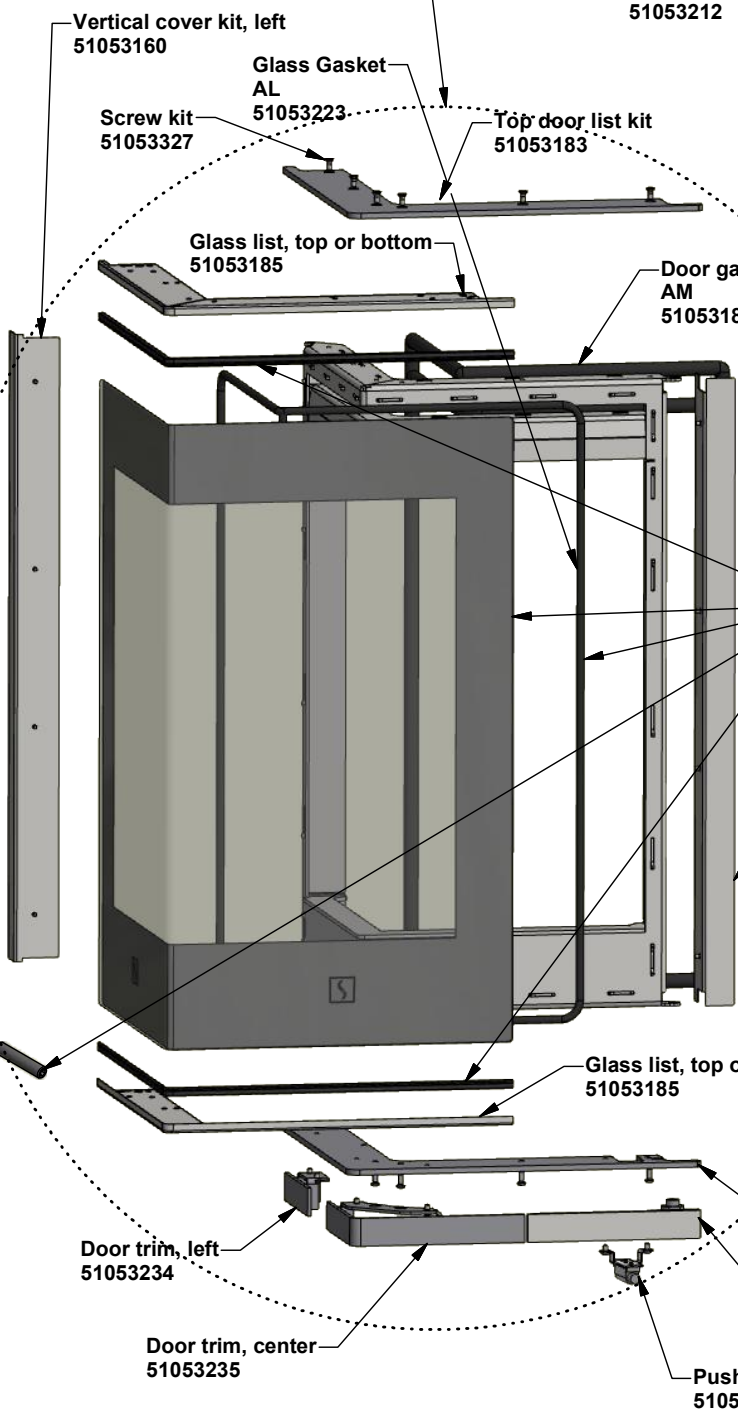

# Scan 1008 - Spare Parts

Burn plate kit, complete  
51053154

Inside, outlet connection piece  
51053167

Outside, outlet connection piece  
51053207

Gasket for flue outlet  
51046849

Screws for outlet pieces  
51053238

Cover for flue outlet  
51046855

Rear cover, complete  
xxxxxxx

Door, Complete  
51053236

Inside cover for burnchamber kit  
51053212

Baffle unit  
51053215

Bauart kit  
51053157

Guide for baffle unit  
51053210

Vertical cover kit, left  
51053160

Glass Gasket  
AL  
51053223

Screw kit  
51053327

Top door list kit  
51053183

Glass list, top or bottom  
51053185

Door gasket (2,7 m.)  
AM  
51053187

Hook  
Incl. Pinol screw  
50006110

Adjustment screws kit - 1008  
M8x30  
(3 x 10045969 (M3) )