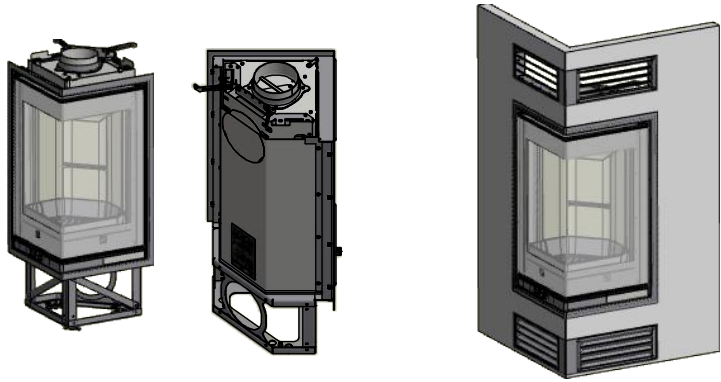

# Scan 1008 - Spare Parts

Burn plate kit, complete  
51053154

Inside, outlet connection piece  
51053167

Outside, outlet connection piece  
51053207

Gasket for flue outlet  
51046849

Screws for outlet pieces  
51053238

Cover for flue outlet  
51046855

Rear cover, complete  
xxxxxxx

Door, Complete  
51053236

Inside cover for burnchamber kit  
51053212

Baffle unit  
51053215

Bauart kit  
51053157

Guide for baffle unit  
51053210

Vertical cover kit, left  
51053160

Glass Gasket  
AL  
51053223

Screw kit  
51053327

Top door list kit  
51053183

Glass list, top or bottom  
51053185

Door gasket (2,7 m.)  
AM  
51053187

Hook  
Incl. Pinol screw  
50006110

Ash drawer  
51053026

Cast Iron grate  
51053148

Gasket for cast iron bottom  
51050570

Secondary air handle  
51053159

Primary air handle  
51053158

Cast iron bottom  
51053147

Front glass kit  
51053145

Vertical cover, Kit, Right  
51053166